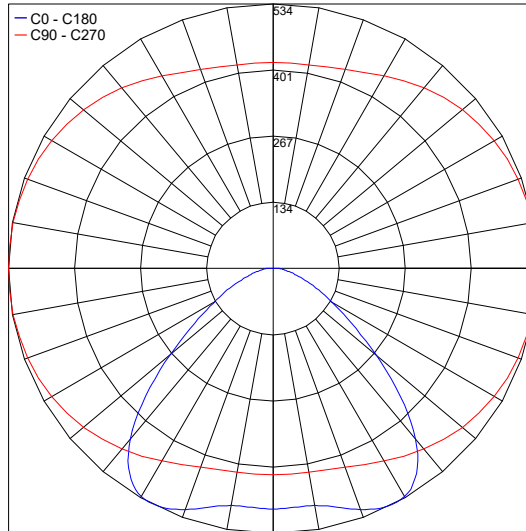

TECHNICAL DATA

Wattage / Input	50W (24VDC)
Power Supply	Remote, not included. See page 2.
Construction	End Caps: AISI 316L Stainless Steel Heat Sink: Internal Anticorodal Aluminum Lens: Transparent Polycarbonate Cable Length: 16.4 ft
CCT	RGBW
BUG Rating	B1-U1-G0 (3000K, 39°x95°, Diffuse & RGBW, Diffuse) B2-U1-G0 (RGBW, 39°x95°)
Delivered Lumens	2870 lm (Diffuse) (R) 324 lm (G) 1197 lm (B) 224 lm (W) 1341 lm (3000K)
Efficacy	57.4 lm/W (Diffuse) (R) 6.5 lm/W (G) 24.0 lm/W (B) 4.5 lm/W (W) 26.8 lm/W
Optics	39°x95°, Diffuse
Finish	Polycarbonate
Fixture Dimensions	Ø1.97" x 47.76" l
Fixture Weight	8.82 lbs
LED Source	336 mid-power LEDs
Lumen Maintenance	60,000h L80 B10 (Ta 25°C)
Color Consistency	—
Operating Temp.	-4°F - 113°F
IP Rating	IP65, IP68
Impact Rating	IK10

Job Name/Date:

Fixture Type Designation:

PHOTOMETRIC DATA

Note all Photometry is 3000K

Maximum Candela = 883.3

PHOTOMETRIC FILENAME : TREVI_2.7_W_39X95_3000K_50W_24VDC.IES

Maximum Candela = 534.1

PHOTOMETRIC FILENAME : TREVI_2.7_D_3000K_50W_24VDC.IES

Maximum Candela = 1945

PHOTOMETRIC FILENAME : TREVI_2.7_W_39X95_RGBW_50W_24VDC.IES

Maximum Candela = 1079.5

PHOTOMETRIC FILENAME : TREVI_2.7_D_RGBW_50W_24VDC.IES

Job Name/Date:

Fixture Type Designation: