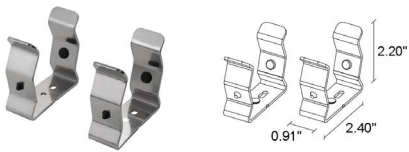

SUGGESTED POWER SUPPLIES

24VDC - RGBW

Part Number	Description	Input/Output	# of Fixtures
PPLT00288-P24	DMX / RDM (Field Addressable) / DALI	120-277VAC to 24VDC, 100W, Class 2, Dry	1 - 1

For other power supply options consult factory.

ACCESSORIES - Installation (REQUIRED)

WMA04

Clips Pair