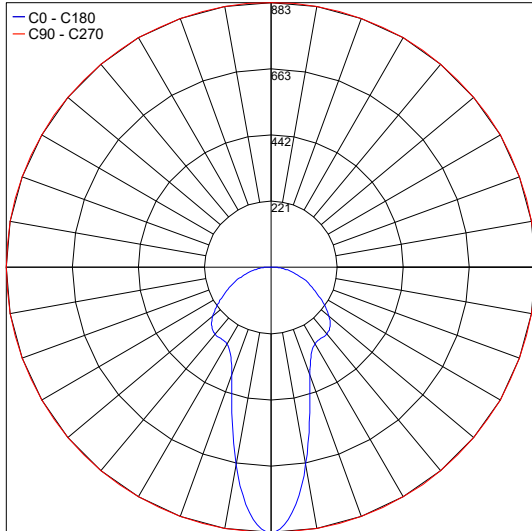

TECHNICAL DATA

Wattage / Input	50W (24VDC)
Power Supply	Remote, not included. See page 2.
Construction	End Caps: AISI 316L Stainless Steel Heat Sink: Internal Anticorodal Aluminum Lens: Transparent Polycarbonate Cable Length: 16.4 ft
CCT	RGBW
BUG Rating	B1-U1-G0 (3000K, 39°x95°, Diffuse & RGBW, Diffuse) B2-U1-G0 (RGBW, 39°x95°)
Delivered Lumens	2870 lm (Diffuse) (R) 324 lm (G) 1197 lm (B) 224 lm (W) 1341 lm (3000K)
Efficacy	57.4 lm/W (Diffuse) (R) 6.5 lm/W (G) 24.0 lm/W (B) 4.5 lm/W (W) 26.8 lm/W
Optics	39°x95°, Diffuse
Finish	Polycarbonate
Fixture Dimensions	Ø1.97" x 47.76" l
Fixture Weight	8.82 lbs
LED Source	336 mid-power LEDs
Lumen Maintenance	60,000h L80 B10 (Ta 25°C)
Color Consistency	—
Operating Temp.	-4°F - 113°F
IP Rating	IP65, IP68
Impact Rating	IK10

Job Name/Date:

Fixture Type Designation:

PHOTOMETRIC DATA

Note all Photometry is 3000K

Maximum Candela = 883.3

PHOTOMETRIC FILENAME : TREVI_2.7_W_39X95_3000K_50W_24VDC.IES

Maximum Candela = 534.1

PHOTOMETRIC FILENAME : TREVI_2.7_D_3000K_50W_24VDC.IES

Maximum Candela = 1945

PHOTOMETRIC FILENAME : TREVI_2.7_W_39X95_RGBW_50W_24VDC.IES

Maximum Candela = 1079.5

PHOTOMETRIC FILENAME : TREVI_2.7_D_RGBW_50W_24VDC.IES

Job Name/Date:

Fixture Type Designation: