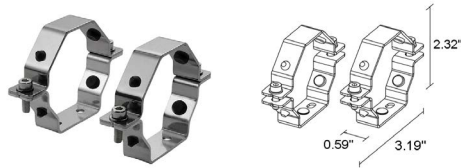

WMA05

Pair of temper-resistant clips