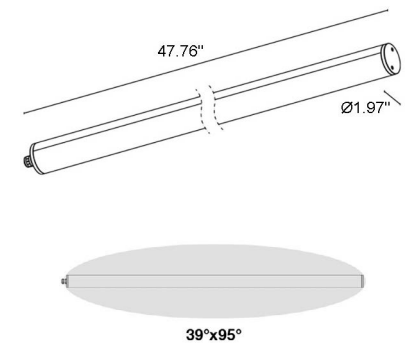

TREVI S 2.7

Trevi S is a suspended version of the distinctive Trevi linear profile that is a simple and elegant lighting solution with a wide range of optics suitable for outdoor applications, such as the terraces of hotels and restaurants or indoor applications, such as reception areas. Trevi S 2.7 is the 47.8" length version offering RGBW light with diffuse or elliptical optics.

TECHNICAL DATA

Wattage / Input	50W (24VDC)
Power Supply	Remote, not included. See page 2.
Construction	End Caps: AISI 316L Stainless Steel Heat Sink: Internal Anticorodal Aluminum Lens: Transparent Polycarbonate Cable Length: 16.4 ft
CCT	RGBW
BUG Rating	B1-U1-G0 (3000K, 39°x95°, Diffuse & RGBW, Diffuse) B2-U1-G0 (RGBW, 39°x95°)
Delivered Lumens	2870 lm (Diffuse) (R) 324 lm (G) 1197 lm (B) 224 lm (W) 1341 lm (3000K)
Efficacy	57.4 lm/W (Diffuse) (R) 6.5 lm/W (G) 24.0 lm/W (B) 4.5 lm/W (W) 26.8 lm/W
Optics	39°x95°, Diffuse
Finish	Polycarbonate
Fixture Dimensions	Ø1.97" x 47.76" l
Fixture Weight	8.82 lbs
LED Source	336 mid-power LEDs
Lumen Maintenance	60,000h L80 B10 (Ta 25°C)
Color Consistency	—
Operating Temp.	-4°F - 113°F
IP Rating	IP65, IP68
Impact Rating	IK10

Fixture Dimensions

ORDERING INFORMATION

Example: TR2700000070WP+WMA07+WMA04 Accessories / Power Supplies ordered separately.

TR27000000	70		P	+	WMA07	+	
Model No.	CCT	Optics	Finish		Suspension Kit		Clip
TR27000000	70 - RGBW	W - 39°x95° D - Diffuse	P - Polycarbonate		WMA07 - Suspension Kit		WMA04 - Clip Pair WMA05 - Pair of tamper-resistant Clips

Maximum Candela = 1945

PHOTOMETRIC FILENAME : TREVI_2.7_W_39X95_RGBW_50W_24VDC.IES

Maximum Candela = 1079.5

PHOTOMETRIC FILENAME : TREVI_2.7_D_RGBW_50W_24VDC.IES

Job Name/Date:

Fixture Type Designation: