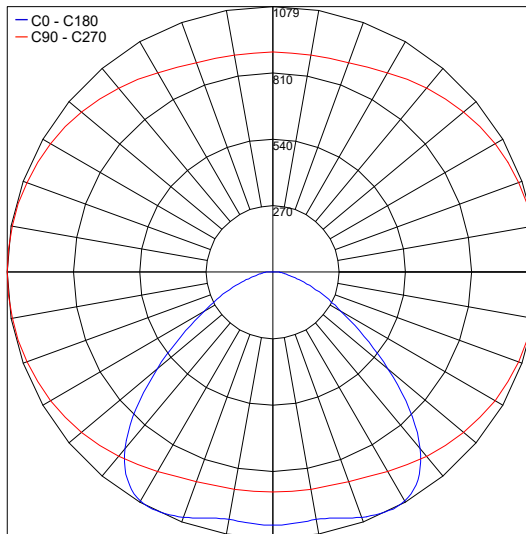

TECHNICAL DATA

Wattage / Input	50W (24VDC)
Power Supply	Remote, not included. See page 2.
Construction	End Caps: AISI 316L Stainless Steel Heat Sink: Internal Anticorodal Aluminum Lens: Transparent Polycarbonate Cable Length: 16.4 ft
CCT	RGBW
BUG Rating	B1-U1-G0 (3000K, 39°x95°, Diffuse & RGBW, Diffuse) B2-U1-G0 (RGBW, 39°x95°)
Delivered Lumens	2870 lm (Diffuse) (R) 324 lm (G) 1197 lm (B) 224 lm (W) 1341 lm (3000K)
Efficacy	57.4 lm/W (Diffuse) (R) 6.5 lm/W (G) 24.0 lm/W (B) 4.5 lm/W (W) 26.8 lm/W
Optics	39°x95°, Diffuse
Finish	Polycarbonate
Fixture Dimensions	Ø1.97" x 47.76" l
Fixture Weight	8.82 lbs
LED Source	336 mid-power LEDs
Lumen Maintenance	60,000h L80 B10 (Ta 25°C)
Color Consistency	—
Operating Temp.	-4°F - 113°F
IP Rating	IP65, IP68
Impact Rating	IK10

Job Name/Date:

Fixture Type Designation:

PHOTOMETRIC DATA

Note all Photometry is 3000K

Maximum Candela = 883.3

PHOTOMETRIC FILENAME : TREVI_2.7_W_39X95_3000K_50W_24VDC.IES

Maximum Candela = 534.1

PHOTOMETRIC FILENAME : TREVI_2.7_D_3000K_50W_24VDC.IES

Maximum Candela = 1945

PHOTOMETRIC FILENAME : TREVI_2.7_W_39X95_RGBW_50W_24VDC.IES

Maximum Candela = 1079.5

PHOTOMETRIC FILENAME : TREVI_2.7_D_RGBW_50W_24VDC.IES

Job Name/Date:

Fixture Type Designation: