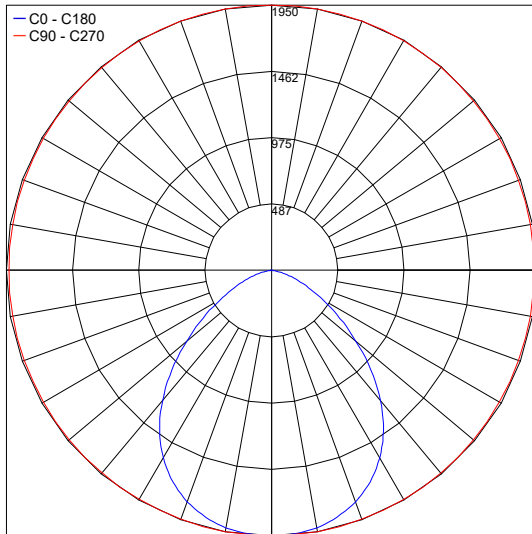

TECHNICAL DATA

Wattage / Input	50W (24VDC)
Power Supply	Remote, not included. See page 2.
Construction	End Caps: AISI 316L Stainless Steel Heat Sink: Internal Anticorodal Aluminum Lens: Transparent Polycarbonate Cable Length: 16.4 ft
CCT	RGBW
BUG Rating	B1-U1-G0 (3000K, 39°x95°, Diffuse & RGBW, Diffuse) B2-U1-G0 (RGBW, 39°x95°)
Delivered Lumens	2870 lm (Diffuse) (R) 324 lm (G) 1197 lm (B) 224 lm (W) 1341 lm (3000K)
Efficacy	57.4 lm/W (Diffuse) (R) 6.5 lm/W (G) 24.0 lm/W (B) 4.5 lm/W (W) 26.8 lm/W
Optics	39°x95°, Diffuse
Finish	Polycarbonate
Fixture Dimensions	Ø1.97" x 47.76" l
Fixture Weight	8.82 lbs
LED Source	336 mid-power LEDs
Lumen Maintenance	60,000h L80 B10 (Ta 25°C)
Color Consistency	—
Operating Temp.	-4°F - 113°F
IP Rating	IP65, IP68
Impact Rating	IK10

Job Name/Date:

Fixture Type Designation:

PHOTOMETRIC DATA

Note all Photometry is 3000K

Maximum Candela = 883.3

PHOTOMETRIC FILENAME : TREVI_2.7_W_39X95_3000K_50W_24VDC.IES

Maximum Candela = 534.1

PHOTOMETRIC FILENAME : TREVI_2.7_D_3000K_50W_24VDC.IES

Maximum Candela = 1945

PHOTOMETRIC FILENAME : TREVI_2.7_W_39X95_RGBW_50W_24VDC.IES

Maximum Candela = 1079.5

PHOTOMETRIC FILENAME : TREVI_2.7_D_RGBW_50W_24VDC.IES

Job Name/Date:

Fixture Type Designation: