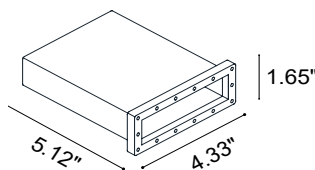

CABLE-BOX
Cable box

Job Name/Date:

Fixture Type Designation: