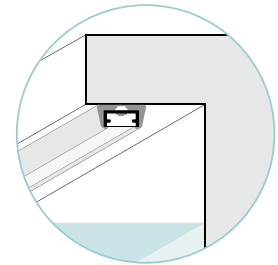

EASY LINE - Frost LLRGB4

EASY LINE is a vertical, bendable LED strip that is IP65-IP68 rated ideal for fountains or swimming pools for panel installation in reinforced concrete with tiles or pool liner. It is available in Transparent, Frost, Clear or Total Light with static white, tunable white or RGB, and guarantees protection against UV rays and the corrosive action of salt and sodium hypochlorite. EASY LINE Frost has opal resin with a white outercasing. **Not cuttable in the field.**

TECHNICAL DATA

Wattage	15W / 3.28 ft (1 m)
Power Supply	Remote Fountain/Pool Approved 24VDC Power Supply, not included. See page 2.
Construction	Body: Polyurethane Resin Outercase: White PVC
CCT	RGB (96 LED / 3.28')
CRI	80
Delivered Lumens	370 lm / 3.28' (1 m)
Efficacy	24.7 lm/W
Optics	120°
Fixture Dimensions	0.55" w x 0.26" h x Various Lengths
LED Source	SMD 5050
LED Spacing	96 LED per 3.28 ft (1 m)
Lumen Maintenance	50,000 hrs
Color Consistency	3-Step MacAdam
Operating Temp.	-22°F to 131°F
IP Rating	IP65 / IP68

For other power supply options consult factory.

ACCESSORIES - Installation

CLIP-AC-14x6.5-AC
Harmonic steel clips

OUT-S-14x6.5.F/W
Flexible Silicone Outercase
L=16.4'

PRO-AL-14x6.5-AL
Rigid Aluminum Outercase
L=9.84'

CLIP-S-14x6.5.F/W
Silicone Clip

PRO-AC-14x6.5-AC
Steel AISI 364
L=8.20'

CABLE-BOX
Cable box

Job Name/Date:

Fixture Type Designation:

POWER CABLE EXIT / AREA WITH REDUCED LIGHT

X. End feed

Job Name/Date: