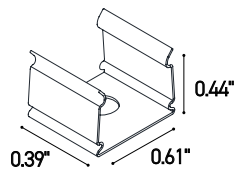

SUGGESTED POWER SUPPLIES

24VDC - **TO BE USED WITH FOUNTAIN / SWIMMING POOLS**

Part Number	Description	Input/Output	# of Fixtures
FPV-100EL0024	DMX/RDM(Field Addressable)/Dali, 4 Channels	120-277VAC to 24VDC, 100W, Class 2, NEMA 4	1-5

SUGGESTED POWER SUPPLIES

24VDC - **TO BE USE FOR INDOOR/OUTDOOR USE - NOT** Fountain / Swimming Pool

Part Number	Description	Input/Output	# of Fixtures
PPLT00288-P24	DMX / RDM (Field Addressable) / DALI (4 Channels)	120-277VAC to 24VDC, 100W, Class 2, DRY	1-5

For other power supply options consult factory.

ACCESSORIES - Installation

CLIP-AC-14x6.5-AC
Harmonic steel clips