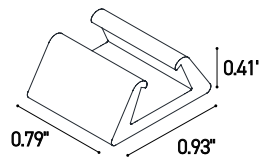

TECHNICAL DATA

Wattage	15W / 3.28 ft (1 m)
Power Supply	Remote Fountain/Pool Approved 24VDC Power Supply, not included. See page 2.
Construction	Body: Polyurethane Resin Outercase: White PVC
CCT	RGB (96 LED / 3.28')
CRI	80
Delivered Lumens	370 lm / 3.28' (1 m)
Efficacy	24.7 lm/W
Optics	120°
Fixture Dimensions	0.55" w x 0.26" h x Various Lengths
LED Source	SMD 5050
LED Spacing	96 LED per 3.28 ft (1 m)
Lumen Maintenance	50,000 hrs
Color Consistency	3-Step MacAdam
Operating Temp.	-22°F to 131°F
IP Rating	IP65 / IP68

Fixture Dimensions

NOT CUTTABLE IN THE FIELD

ORDERING INFORMATION

Example: LLRGB4-24.68.F.US. Power Supplies / Accessories ordered separately.

LLRGB4	-	24	.		.	F	.	US
Model No.		Power		IP Rating				
LLRGB4 - 120 LED / 3.28' (1 m)		24 - 24VDC		65 - IP65 68 - IP68		F - Frost		US

For other power supply options consult factory.

ACCESSORIES - Installation

CLIP-AC-14x6.5-AC
Harmonic steel clips

OUT-S-14x6.5.F/W
Flexible Silicone Outercase
L=16.4'

PRO-AL-14x6.5-AL
Rigid Aluminum Outercase
L=9.84'

CLIP-S-14x6.5.F/W
Silicone Clip

PRO-AC-14x6.5-AC
Steel AISI 364
L=8.20'

CABLE-BOX
Cable box

Job Name/Date:

Fixture Type Designation:

POWER CABLE EXIT / AREA WITH REDUCED LIGHT

X. End feed

Job Name/Date: