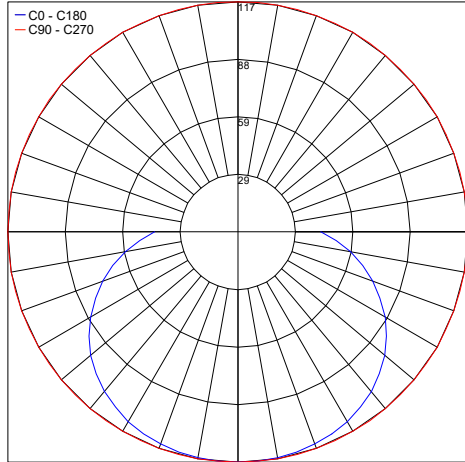

5000K

Maximum Candela = 117.4

PHOTOMETRIC FILENAME : EASY LINE TOTAL LIGHT LL9.SNF24-6568.TL.5000K.IES