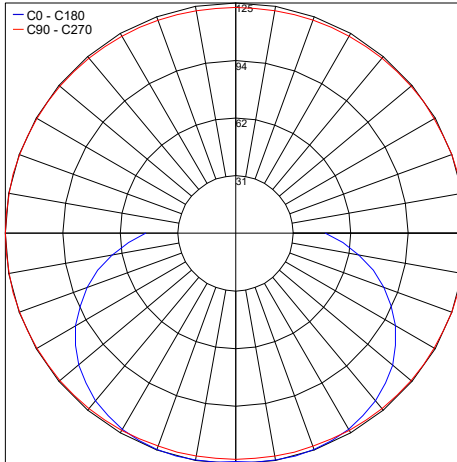

5900K

Maximum Candela = 124.9

Job Name/Date:

Fixture Type Designation: