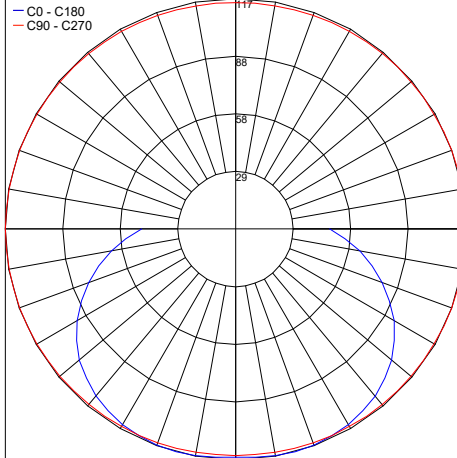

3250K

Maximum Candela = 117