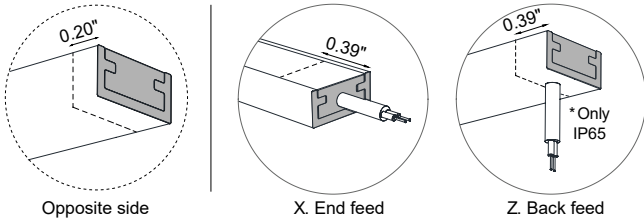

POWER CABLE EXIT / AREA WITH REDUCED LIGHT