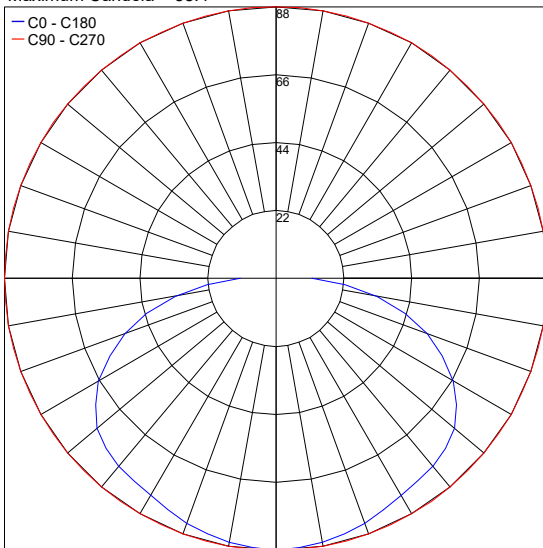

X. End feed

Z. Back feed

PHOTOMETRIC DATA

3650K

Maximum Candela = 88.4

— C0 - C180
— C90 - C270

PHOTOMETRIC FILENAME : EASY LINE TRANSPARENT LL3.SWF12-6568.T 3650K.IES

4200K

Maximum Candela = 96.5

— C0 - C180
— C90 - C270

PHOTOMETRIC FILENAME : EASY LINE TRANSPARENT LL3.SWF24-6568.T 4200K.IES

Job Name/Date:

Fixture Type Designation: