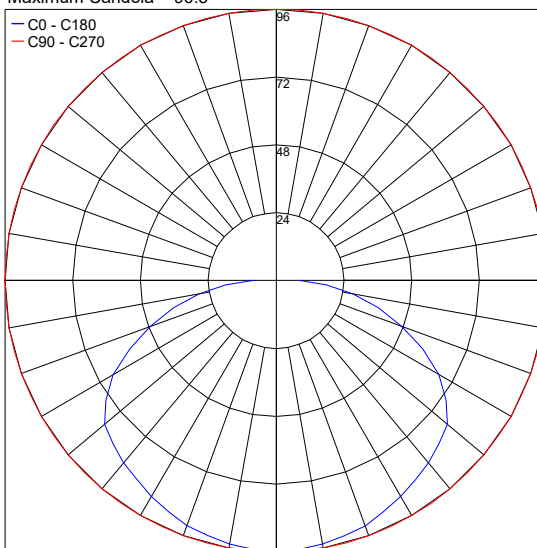

X. End feed

Z. Back feed

PHOTOMETRIC DATA

3650K

Maximum Candela = 88.4

— C0 - C180
— C90 - C270

PHOTOMETRIC FILENAME : EASY LINE TRANSPARENT LL3.SWF12-6568.T 3650K.IES

4200K

Maximum Candela = 96.5

— C0 - C180
— C90 - C270

PHOTOMETRIC FILENAME : EASY LINE TRANSPARENT LL3.SWF24-6568.T 4200K.IES

Job Name/Date:

Fixture Type Designation: