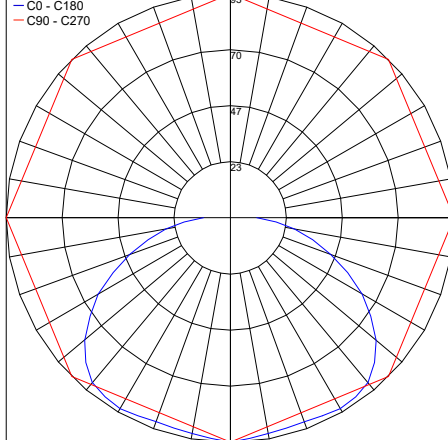

POWER CABLE EXIT / AREA WITH REDUCED LIGHT

PHOTOMETRIC DATA

2300K

Maximum Candela = 93.3

PHOTOMETRIC FILENAME : EASY LINE TRANSPARENT LLTW4-24.68.T.WARM 2300K.IES