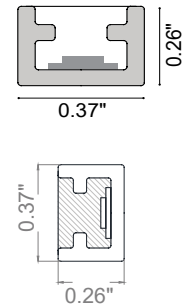

# EASY LINE - Transparent LLTW4

EASY LINE is a vertical, bendable LED strip that is IP65-IP68 rated ideal for fountains or swimming pools for panel installation in reinforced concrete with tiles or pool liner. It is available in Transparent, Frost, Clear or Total Light with static white, tunable white or RGB, and guarantees protection against UV rays and the corrosive action of salt and sodium hypochlorite. EASY LINE Transparent has a transparent outercasing. **Not cuttable in the field.**

## TECHNICAL DATA

<b>Wattage</b>	12W / 3.28 ft (1 m)
<b>Power Supply</b>	Remote Fountain/Pool Approved 24VDC Power Supply, not included. See page 2.
<b>Construction</b>	Body: Transparent Resin Outercase: Transparent UV-treated PVC
<b>CCT</b>	2200K-3500K (120+120 LED / 3.28')
<b>CRI</b>	85
<b>Delivered Lumens</b>	1050 lm / 3.28' (1 m)
<b>Efficacy</b>	87.5 lm/W
<b>Optics</b>	120°
<b>Fixture Dimensions</b>	0.37" w x 0.26" h x Various Lengths
<b>Bend Radius</b>	2.36"
<b>LED Source</b>	SMD 3014
<b>LED Spacing</b>	120+120 LED per 3.28 ft (1 m), 0.17" between LEDs
<b>Lumen Maintenance</b>	L80,B10>50,000 hrs
<b>Color Consistency</b>	2-3-Step MacAdam
<b>Operating Temp.</b>	-22°F to 131°F
<b>IP Rating</b>	IP65 / IP68

Fixture Dimensions

**NOT CUTTABLE IN THE FIELD**

**MUST USE SUITABLE APPROVED FOUNTAIN & SWIMMING POOL POWER SUPPLY WHICH IS REMOTELY MOUNTED**

## ORDERING INFORMATION

Example: LLTW4E-24.68.T.X.US Power Supplies / Accessories ordered separately.

LLTW4E	-	24	.		.	T	.	X	.	US
<b>Model No.</b>		<b>Power</b>		<b>IP Rating</b>				<b>Cable Exit</b>		
LLTW4E - 120+120 LED / 3.28' (1 m)		24 - 24VDC		65 - IP65 68 - IP68		T - Transparent		X - End Feed		US
<div style="border: 1px solid red; padding: 5px; margin-top: 10px;"> <p><b>NOTE:</b> Available in lengths up to 75 feet. Please specify length when ordering.</p> </div>										