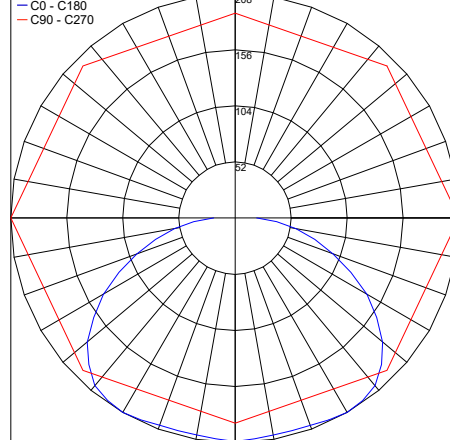

## PHOTOMETRIC DATA

### 2300K

Maximum Candela = 93.3

PHOTOMETRIC FILENAME : EASY LINE TRANSPARENT LLTW4-24.68.T.WARM 2300K.IES

### 3150K

Maximum Candela = 208.4

PHOTOMETRIC FILENAME : EASY LINE TRANSPARENT LLTW4-24.68.T 3150K.IES