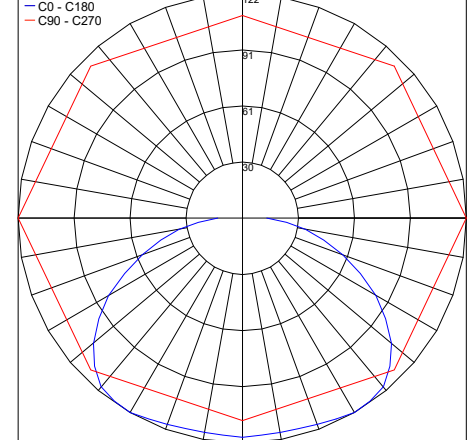

## PHOTOMETRIC DATA

### 2300K

Maximum Candela = 93.3

PHOTOMETRIC FILENAME : EASY LINE TRANSPARENT LLTW4-24.68.T.WARM 2300K.IES

### 3150K

Maximum Candela = 208.4

PHOTOMETRIC FILENAME : EASY LINE TRANSPARENT LLTW4-24.68.T 3150K.IES

### 4350K

Maximum Candela = 122

PHOTOMETRIC FILENAME : EASY LINE TRANSPARENT LLTW4-24.68.T.COLD 4350K.IES

Job Name/Date:

Fixture Type Designation: