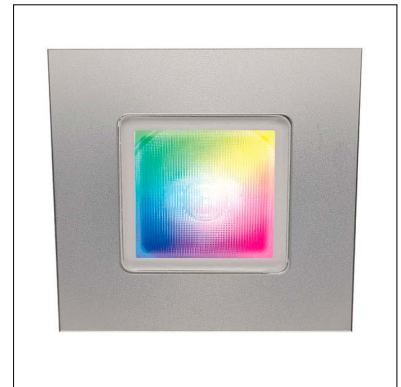

# FLEA MAXI DOWNLIGHT RGBW

FLEA is a family of IP67-rated round or square recessed wall / in-grade or downlights available in static white, RGBW, and and underwater version (IP68). FLEA MAXI Downlight RGBW is offered round (Ø3.2") or square (3.2" sq.) with RGBW light, 5 optics options, and 3 standard finishes.

FLEA MAXI Downlight Round RGBW

FLEA MAXI Downlight Square RGBW

Fixture Dimensions - See page 2