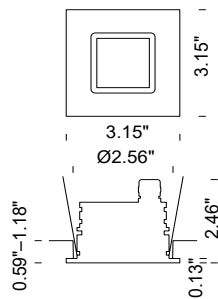

FLEA MAXI Downlight Round RGBW

FLEA MAXI Downlight Square RGBW

Fixture Dimensions - See page 2

## TECHNICAL DATA

<b>Wattage</b>	12W
<b>Power Supply</b>	Remote 24VDC, not included. See page 2
<b>Construction</b>	Housing: Anticorodal Aluminum Lens: Extra Clear Tempered Glass
<b>CCT</b>	RGBW
<b>BUG Rating</b>	—
<b>Delivered Lumens</b>	253 lm: (R) 33 lm, (G) 84 lm, (B) 20 lm, (W) 116 lm (6500K)
<b>Efficacy</b>	21.1 lm/W: (R) 2.8 lm/W lm, (G) 7 lm/W, (B) 1.7 lm/W, (W) 9.7 lm (6500K)
<b>Optics</b>	10°, 25°, 45°, 10°x40°, Diffuse
<b>Finishes</b>	Anodized Matte Black, Anodized Aluminum, AISI 316L Stainless Steel
<b>Lumen Maintenance</b>	90,000 hrs, L90 (Ta 35°C)
<b>Fixture Dimensions</b>	See page 2
<b>IP Rating</b>	IP67
<b>Impact Resistance</b>	IK10

## ORDERING INFORMATION

Example: F10159.3.5.05.US. Power Supplies / Accessories ordered separately.

		5		US
Model No.	Finish	CCT	Optics	
F20159 - Round	3 - Anodized Matte Black	5 - RGB+W	01 - Spot 10°	US
F20160 - Square	5 - Anodized Aluminum		05 - Diffuse	
	6 - AISI 316L Stainless Steel		36 - Medium 25°	
			32 - Wide 45°	
			38 - 10°x40°	

## FIXTURE DIMENSIONS

FLEA MAXI Downlight Round

FLEA MAXI Downlight Square