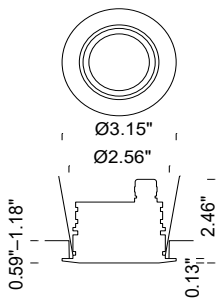

FLEA MAXI Downlight Round RGBW

FLEA MAXI Downlight Square RGBW

Fixture Dimensions - See page 2

## TECHNICAL DATA

<b>Wattage</b>	12W
<b>Power Supply</b>	Remote 24VDC, not included. See page 2
<b>Construction</b>	Housing: Anticorodal Aluminum Lens: Extra Clear Tempered Glass
<b>CCT</b>	RGBW
<b>BUG Rating</b>	—
<b>Delivered Lumens</b>	253 lm: (R) 33 lm, (G) 84 lm, (B) 20 lm, (W) 116 lm (6500K)
<b>Efficacy</b>	21.1 lm/W: (R) 2.8 lm/W lm, (G) 7 lm/W, (B) 1.7 lm/W, (W) 9.7 lm (6500K)
<b>Optics</b>	10°, 25°, 45°, 10°x40°, Diffuse
<b>Finishes</b>	Anodized Matte Black, Anodized Aluminum, AISI 316L Stainless Steel
<b>Lumen Maintenance</b>	90,000 hrs, L90 (Ta 35°C)
<b>Fixture Dimensions</b>	See page 2
<b>IP Rating</b>	IP67
<b>Impact Resistance</b>	IK10

## ORDERING INFORMATION

Example: F10159.3.5.05.US. Power Supplies / Accessories ordered separately.

		5		US
Model No.	Finish	CCT	Optics	
F20159 - Round	3 - Anodized Matte Black	5 - RGB+W	01 - Spot 10°	US
F20160 - Square	5 - Anodized Aluminum		05 - Diffuse	
	6 - AISI 316L Stainless Steel		36 - Medium 25°	
			32 - Wide 45°	
			38 - 10°x40°	

## FIXTURE DIMENSIONS

FLEA MAXI Downlight Round

FLEA MAXI Downlight Square