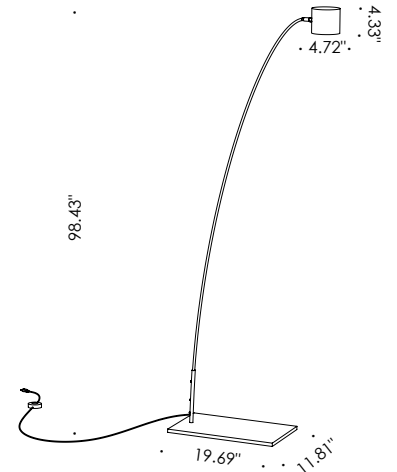

Giraffa is a tall, modern design floor lamp that is dimmable, and perfect indoor residential, hospitality and commercial settings. It is 98 inches tall, and comes in 2 standard body finishes, and detail finishes.

TECHNICAL DATA

Wattage / Input	21W
Power Supply	120VAC
Dimming	On / Off
Light Source	Modulo LED, Bulb Included
Construction	Body: Steel, Aluminum
CCT	2700K
CRI	>90
Delivered Lumens	1900 lm
Efficacy	90.5 lm/W
Optics	60° Wide
Finishes	Body: Dark Etched, Light Etched Details: Natural Brass, Burnished Brass
Fixture Dimensions	Head: 4.72" x 4.33" Base: 19.69" x 11.81" 98.43" h
IP Rating	IP20

Fixture Dimensions

ORDERING INFORMATION

Example: R30.019.AS.ON.US.

R30.019			.US
Model No.	Body Finishes	Detail Finishes	
R30.019	AS - Dark Etched AC - Light Etched	ON - Natural Brass ONB - Burnished Brass	.US