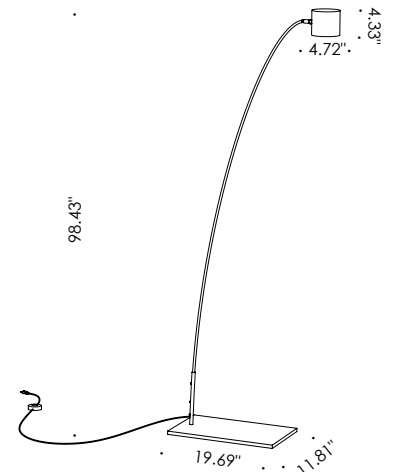

Giraffa is a tall, modern design floor lamp that is dimmable, and perfect indoor residential, hospitality and commercial settings. It is 98 inches tall, and comes in 2 standard body finishes, and detail finishes.

TECHNICAL DATA

Wattage / Input	21W
Power Supply	Integral 120VAC
Dimming	On / Off
Light Source	LED Module, Bulb Included
Construction	Body: Steel, Aluminum
CCT	2700K
CRI	>90
Delivered Lumens	1900 lm
Efficacy	90.5 lm/W
Optics	60° Wide
Finishes	Body: Dark Etched, Light Etched Details: Natural Brass, Burnished Brass
Fixture Dimensions	Head: 4.72" x 4.33" Base: 19.69" x 11.81" 98.43" h
IP Rating	IP20

Fixture Dimensions

ORDERING INFORMATION

Example: R30.019.AS.ON.US.

R30.019			.US
Model No.	Body Finishes	Detail Finishes	
R30.019	AS - Dark Etched AC - Light Etched	ON - Natural Brass ONB - Burnished Brass	.US