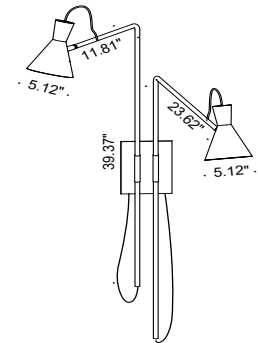

IMBUTO DOUBLE

Imbuto is a family of luminaires with a funnel shaped head, and comes in table, floor, pendant or wall versions. Imbuto Double is a double head, adjustable wall mounted version made of steel structure and aluminum reflectors that comes in light or dark etched body, an orange reflector, and details in natural or burnished brass.

TECHNICAL DATA

Wattage	Max 10W
Power Supply	120VAC
Light Source	GU10, Bulb Not Included
Construction	Body: Steel, Aluminum
CCT	Determined by Bulb
Delivered Lumens	Determined by Bulb
Efficacy	Determined by Bulb
Optics	Determined by Bulb
Finishes	Body: Dark Etched, Light Etched Reflector: Orange Gold Painted Details: Natural Brass, Burnished Brass
Fixture Dimensions	Head: Ø5.12" Rod: 11.81" and 23.62" Height: 39.37"
IP Rating	IP20

Fixture Dimensions

ORDERING INFORMATION

Example: R70.063.AS.10.ON.US.

R70.063		10		.US
Model No.	Body Finishes	Reflector Finish	Detail Finishes	
R70.063	AS - Dark Etched AC - Light Etched	10 - Orange Gold	ON - Natural Brass ONB - Burnished Brass	.US