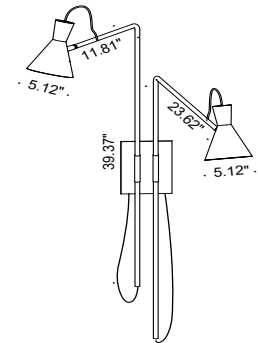

# IMBUTO DOUBLE

Imbuto is a family of luminaires with a funnel shaped head, and comes in table, floor, pendant or wall versions. Imbuto Double is a double head, adjustable wall mounted version made of steel structure and aluminum reflectors that comes in light or dark etched body, an orange reflector, and details in natural or burnished brass.

## TECHNICAL DATA

<b>Wattage</b>	Max 10W
<b>Power Supply</b>	Integral 120VAC
<b>Light Source</b>	GU10, Bulb Not Included
<b>Construction</b>	Body: Steel, Aluminum
<b>CCT</b>	Determined by Bulb
<b>Delivered Lumens</b>	Determined by Bulb
<b>Efficacy</b>	Determined by Bulb
<b>Optics</b>	Determined by Bulb
<b>Finishes</b>	Body: Dark Etched, Light Etched Reflector: Orange Gold Painted Details: Natural Brass, Burnished Brass
<b>Fixture Dimensions</b>	Head: Ø5.12" Rod: 11.81" and 23.62" Height: 39.37"
<b>IP Rating</b>	IP20

Fixture Dimensions