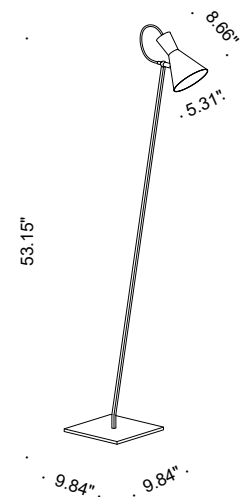

Imbuto is a family of luminaires with a funnel shaped head, and comes in table, floor, pendant or wall versions. Imbuto Floor is an adjustable, single head pole version made of steel structure and aluminum reflectors that comes in light or dark etched body, an orange reflector, and details in natural or burnished brass.

TECHNICAL DATA

| | |
|---------------------------|--|
| Wattage | Max 7W |
| Power Supply | 120VAC |
| Light Source | GU10 Bulb Included |
| Dimming | Dimmable |
| Construction | Body: Steel, Aluminum |
| CCT | 2700K |
| CRI | >90 |
| Delivered Lumens | 650 lm |
| Efficacy | 92.9 lm/W |
| Optics | 36° Medium |
| Finishes | Body: Dark Etched, Light Etched Reflector: Orange Gold Painted Details: Natural Brass, Burnished Brass |
| Fixture Dimensions | Head: Ø5.31" x 8.66" Base: 9.84" x 9.84" x 57.15" h |
| IP Rating | IP20 |

Fixture Dimensions

ORDERING INFORMATION

Example: R30.010.AS.10.ON.US.

| | | | | |
|------------------|---------------------------------------|--------------------------|---|----|
| R30.010 | | 10 | | US |
| Model No. | Body Finishes | Reflector Finish | Detail Finishes | |
| R30.010 | AS - Dark Etched AC - Light Etched | 10 - Orange Gold Painted | ON - Natural Brass ONB - Burnished Brass | US |