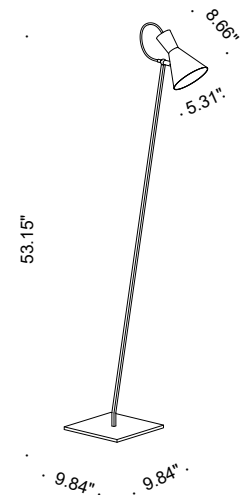

# IMBUTO FLOOR

Imbuto is a family of luminaires with a funnel shaped head, and comes in table, floor, pendant or wall versions. Imbuto Floor is an adjustable, single head pole version made of steel structure and aluminum reflectors that comes in light or dark etched body, an orange reflector, and details in natural or burnished brass.

## TECHNICAL DATA

<b>Wattage</b>	Max 7W
<b>Power Supply</b>	Integral 120VAC
<b>Light Source</b>	GU10 Bulb Included
<b>Dimming</b>	Dimmable
<b>Construction</b>	Body: Steel, Aluminum
<b>CCT</b>	2700K
<b>CRI</b>	>90
<b>Delivered Lumens</b>	650 lm
<b>Efficacy</b>	92.9 lm/W
<b>Optics</b>	36° Medium
<b>Finishes</b>	Body: Dark Etched, Light Etched Reflector: Orange Gold Painted Details: Natural Brass, Burnished Brass
<b>Fixture Dimensions</b>	Head: Ø5.31" x 8.66" Base: 9.84" x 9.84" x 57.15" h
<b>IP Rating</b>	IP20

Fixture Dimensions