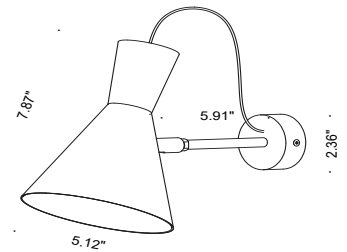

Imbuto is a family of luminaires with a funnel shaped head, and comes in table, floor, pendant or wall versions. Imbuto Spot is an adjustable, wall mounted, single head version with a steel canopy and rod, and an aluminum reflector. It comes in 2 body finishes, an orange gold reflector, and details in natural or burnished brass. Bulb by others.

TECHNICAL DATA

Wattage / Input	Max 10W
Power Supply	120VAC
Light Source	GU10, Bulb Not Included
Construction	Body: Steel, Aluminum
CCT	Determined by Lamp
Delivered Lumens	Determined by Lamp
Efficacy	Determined by Lamp
Optics	Determined by Lamp
Finishes	Body: Dark Etched, Light Etched Reflector: Orange Gold Painted Details: Natural Brass, Burnished Brass
Fixture Dimensions	Ø5.12" x 7.87" h Rod: 5.91" Canopy: Ø2.36"
IP Rating	IP20

Fixture Dimensions

ORDERING INFORMATION

Example: R70.052.AS.10.ON.US. Bulb by Others.

R70.052		10		US
Model No.	Body Finishes	Reflector Finish	Detail Finishes	
R70.052	AS - Dark Etched AC - Light Etched	10 - Orange Gold Painted	ON - Natural Brass ONB - Burnished Brass	US