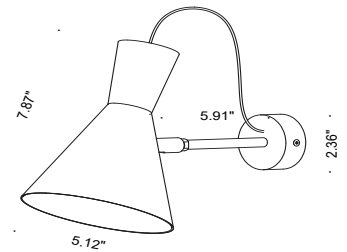

Imbuto is a family of luminaires with a funnel shaped head, and comes in table, floor, pendant or wall versions. Imbuto Spot is an adjustable, wall mounted, single head version with a steel canopy and rod, and an aluminum reflector. It comes in 2 body finishes, an orange gold reflector, and details in natural or burnished brass. Bulb by others.

TECHNICAL DATA

Wattage / Input	Max 10W
Power Supply	Integral 120VAC
Light Source	GU10, Bulb Not Included
Construction	Body: Steel, Aluminum
CCT	Determined by Lamp
Delivered Lumens	Determined by Lamp
Efficacy	Determined by Lamp
Optics	Determined by Lamp
Finishes	Body: Dark Etched, Light Etched Reflector: Orange Gold Painted Details: Natural Brass, Burnished Brass
Fixture Dimensions	Ø5.12" x 7.87" h Rod: 5.91" Canopy: Ø2.36"
IP Rating	IP20

Fixture Dimensions

ORDERING INFORMATION

Example: R70.052.AS.10.ON.US. Bulb by Others.

R70.052		10		US
Model No.	Body Finishes	Reflector Finish	Detail Finishes	
R70.052	AS - Dark Etched AC - Light Etched	10 - Orange Gold Painted	ON - Natural Brass ONB - Burnished Brass	US