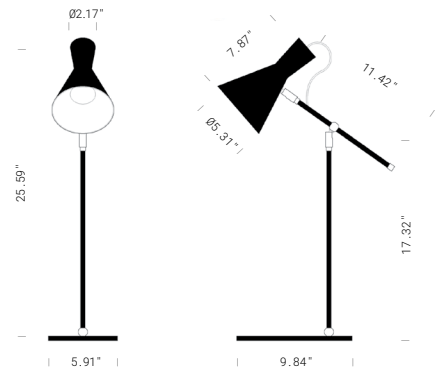

IMBUTO TABLE

Imbuto is a family of luminaires with a funnel shaped head, and comes in table, floor, pendant or wall versions. Imbuto Table is an adjustable table lamp made of steel with an aluminum reflector. It comes with a matte black body, 2 reflectors finishes, and details in natural or burnished brass.

TECHNICAL DATA

| | |
|---------------------------|---|
| Wattage / Input | Max 7W |
| Power Supply | 120VAC |
| Light Source | GU10 Bulb Included |
| Dimming | Dimmable |
| Construction | Body: Steel, Aluminum |
| CCT | 2700K |
| CRI | >90 |
| Delivered Lumens | 650 lm |
| Efficacy | 92.9 lm/W |
| Optics | 36° Medium |
| Finishes | Body: Matte Black Painted Reflector: Matte Black Painted, Orange Gold Painted Details: Natural Brass, Burnished Brass |
| Fixture Dimensions | Ø5.31" x 7.87" x 25.59" h Base: 5.91" x 9.84" |
| IP Rating | IP20 |

Fixture Dimensions

ORDERING INFORMATION

Example: R30.010.TA.2.2.ON.US.

| | | | | |
|------------------|-------------------------|---|---|----|
| R30.010.TA | 2 | | | US |
| Model No. | Body Finish | Reflector Finish | Details Finish | |
| R30.010.TA | 2 - Matte Black Painted | 2 - Matte Black Painted 10 - Orange Gold Painted | ON - Natural Brass ONB - Burnished Brass | US |