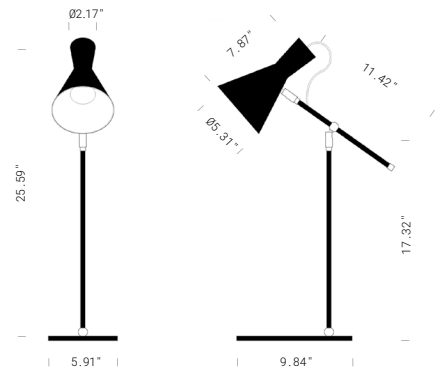

IMBUTO TABLE

Imbuto is a family of luminaires with a funnel shaped head, and comes in table, floor, pendant or wall versions. Imbuto Table is an adjustable table lamp made of steel with an aluminum reflector. It comes with a matte black body, 2 reflectors finishes, and details in natural or burnished brass.

TECHNICAL DATA

Wattage / Input	Max 7W
Power Supply	Integral 120VAC
Light Source	GU10 Bulb Included
Dimming	Dimmable
Construction	Body: Steel, Aluminum
CCT	2700K
CRI	>90
Delivered Lumens	650 lm
Efficacy	92.9 lm/W
Optics	36° Medium
Finishes	Body: Matte Black Painted Reflector: Matte Black Painted, Orange Gold Painted Details: Natural Brass, Burnished Brass
Fixture Dimensions	Ø5.31" x 7.87" x 25.59" h Base: 5.91" x 9.84"
IP Rating	IP20

Fixture Dimensions

ORDERING INFORMATION

Example: R30.010.TA.2.2.ON.US.

R30.010.TA	2			US
Model No.	Body Finish	Reflector Finish	Details Finish	
R30.010.TA	2 - Matte Black Painted	2 - Matte Black Painted 10 - Orange Gold Painted	ON - Natural Brass ONB - Burnished Brass	US