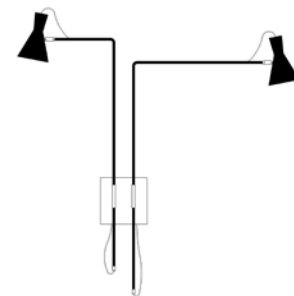

IMBUTO DOUBLE

R70.063

Steel structure, aluminum reflectors, bulbs not included.

IP20

Voltage	Source	Watt	Lumen	CRI	Kelvin	Light beam
120VAC	GU10	MAX 10W	-	-	-	-

31.5" x 31.5" x H 47.2"

Body	Reflector	Details
<ul style="list-style-type: none"> Light etched Dark etched 	<ul style="list-style-type: none"> Orange gold p. 	<ul style="list-style-type: none"> Natural brass Burnished brass