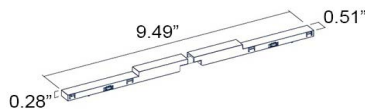

BE0030026
Straight Connector