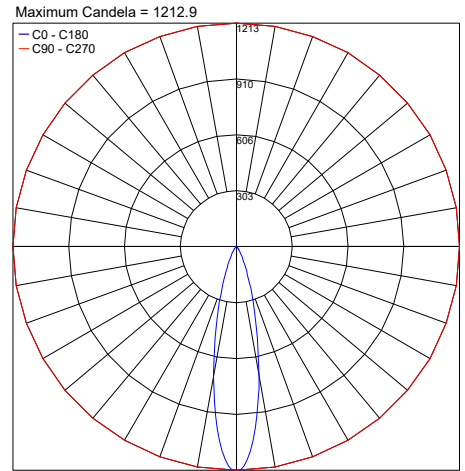

**PHOTOMETRIC DATA** - Note: All photometric data is 3000K

16°

21°x50°

23°

PHOTOMETRIC FILENAME : KRILL\_TRACK\_3.0\_S\_16\_3000K\_5.5W\_48VDC.IES

PHOTOMETRIC FILENAME : KRILL\_TRACK\_3.0\_W\_21X50\_3000K\_5.5W\_48VDC.IES