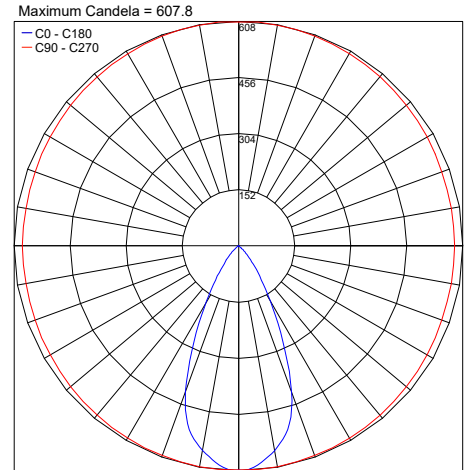

PHOTOMETRIC FILENAME : KRILL_TRACK_3.0_L_33_3000K_5.5W_48VDC.IES

PHOTOMETRIC FILENAME : KRILL_TRACK_3.0_K_42_3000K_5.5W_48VDC.IES

PHOTOMETRIC FILENAME : KRILL_TRACK_3.0_X_50X21_3000K_5.5W_48VDC.IES

Job Name/Date:

Fixture Type Designation: