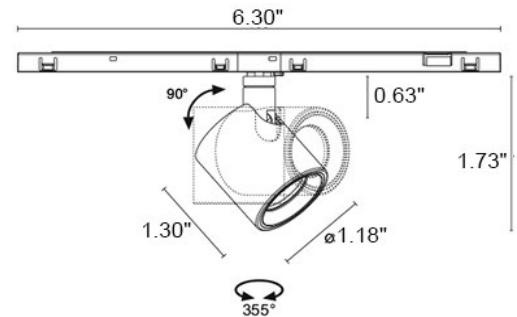

KRILL TRACK 3.0

Krill Track is a family of low voltage adjustable track lighting with clean lines and compact dimensions for lighting display cases and alcoves in museums and retail environments. It is available with surface mounted or recessed installation flush with the wall or ceiling. Connection accessories enable continuous ceiling-to-wall or wall-to-wall installation, as well as in straight or right-angled lines. It is available in 4 sizes with multiple optics options and 4 standard finishes. Krill Track 3.0 is the Ø1.2" x 1.3", 4.5W version with fixed focus.

TECHNICAL DATA

Wattage / Voltage	5.5W Head 48V DC to DC Driver included in Track Adapter
Power Supply	Remote 48VDC power supply, not included.
Dimming	DALI-2 (requires a DALI Master Controller) ON/OFF
Construction	Body: Anticorodal Aluminum Joint: Brass Adapter: Polyamide
CCT	2700K, 3000K, 4000K
CRI	>90
Delivered Lumens	281 lm (3000K, 23°)
Efficacy	51.1 lm/W (3000K, 23°)
Optics	16°, 23°, 33°, 42°, 21°x50°, 50°x21°
Finishes	Track Head: Antique Bronze, Black, Rose Gold, White, Custom RAL on request Track: Black, White available on request
Fixture Dimensions	6.30" x 1.30" x 2.05"
Fixture Weight	0.15 lbs
LED Source	1 High Intensity Power LED
Lumen Maintenance	50,000h L90 B10 (Ta 25°C)
Color Consistency	2-Step MacAdam
Operating Temp.	32°F- 95°F
IP Rating	IP40

Fixture Dimensions

ORDERING INFORMATION

Example: **KT30301D00F0MZ**. Power Supplies / Accessories / Track ordered separately.

KT3030				
Model No.	Dimming	CCT	Optic	Finish
KT3030	1D00 - DALI-2 1000 - On/Off	F - 2700K 5 - 3000K 9 - 4000K	0S - 16° 0M - 23° 0L - 33° 0K - 42° 0W - 21° x 50° 0X - 50° x 21°	Z - Antique Bronze N - Black Y - Rose Gold B - White

Job Name/Date:

Fixture Type Designation:

ACCESSORIES - Required for Installation unless 48V Track already installed

BE0030005
Recessed Track
3.28' (1 m)

BE0030004
Recessed Track
6.56' (2 m)

BE0030012
Surface-mounted Track
3.28' (1 m)