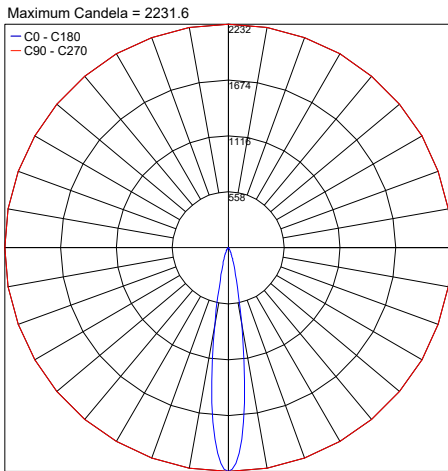

PHOTOMETRIC DATA - Note: All photometric data is 3000K

16°

21°x50°

23°

PHOTOMETRIC FILENAME : KRILL_TRACK_3.0_S_16_3000K_5.5W_48VDC.IES

PHOTOMETRIC FILENAME : KRILL_TRACK_3.0_W_21X50_3000K_5.5W_48VDC.IES

PHOTOMETRIC FILENAME : KRILL_TRACK_3.0_M_23_3000K_5.5W_48VDC.IES

33°

42°

50°x21°