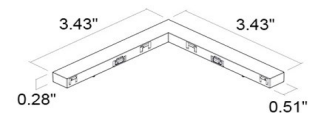

BE0030025
Surface-mounted Track
6.56' (2 m)

ACCESSORIES - Connectors

BE0031008
Flexible Connector

BE0030026
Straight Connector

BE0031009
Vertical Connector - Ceiling-Wall

BE003100A
Horizontal Connector

ACCESSORIES - End Caps