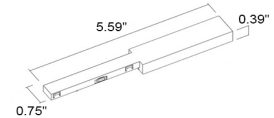

BE003TE20
Power Supply End Cap