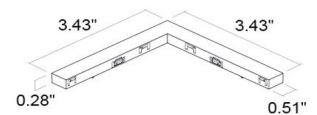

SUGGESTED POWER SUPPLIES

48VDC

Part Number	Description	Input/Output	# of Fixtures
PPLT00568	Non-Dim	120-277VAC to 48VDC, 36W, Class 2	1-5
PPLT00576	Non-Dim	120-277VAC to 48VDC, 60W, Class 2	1-8
PPLT00577	Non Dim	120-277VAC to 48VDC, 96W, Class 2	1-13

For other power supply options consult factory.

ACCESSORIES - Required for Installation

ACCESSORIES - Connectors

ACCESSORIES - End Caps

Job Name/Date:

Fixture Type Designation: