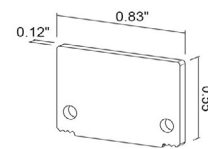

BE0031003
End cap - Recessed track

SUGGESTED POWER SUPPLIES for 48V TRACK

Part Number	Description	Input/Output	# of Fixtures
PPLT00576	Non-Dim	120-277VAC to 48VDC, 60W, Class 2	1-8
PPLT00577	Non Dim	120-277VAC to 48VDC, 96W, Class 2	1-13

For other power supply options consult factory.

Job Name/Date:

Fixture Type Designation: