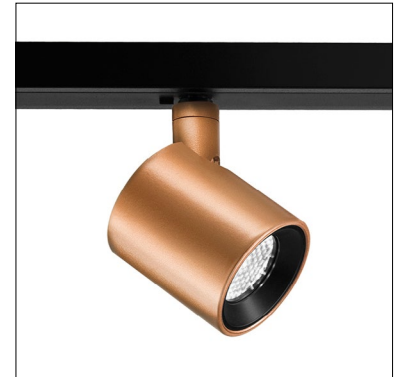

KRILL TRACK 3.0

Krill Track is a family of low voltage adjustable track lighting with clean lines and compact dimensions for lighting display cases and alcoves in museums and retail environments. It is available with surface mounted or recessed installation flush with the wall or ceiling. Connection accessories enable continuous ceiling-to-wall or wall-to-wall installation, as well as in straight or right-angled lines. It is available in 4 sizes with multiple optics options and 4 standard finishes. Krill Track 3.0 is the Ø1.2" x 1.3", 4.5W version with fixed focus.

TECHNICAL DATA

Wattage / Voltage	5.5W Head 48V DC to DC Driver included in Track Adapter
Power Supply	Remote 48VDC power supply, not included.
Dimming	DALI-2 (requires a DALI Master Controller) ON/OFF
Construction	Body: Anticorodal Aluminum Joint: Brass Adapter: Polyamide
CCT	2700K, 3000K, 4000K
CRI	>90
Delivered Lumens	281 lm (3000K, 23°)
Efficacy	51.1 lm/W (3000K, 23°)
Optics	16°, 23°, 33°, 42°, 21°x50°, 50°x21°
Finishes	Track Head: Antique Bronze, Black, Rose Gold, White, Custom RAL on request Track: Black, White available on request
Fixture Dimensions	6.30" x 1.30" x 2.05"
Fixture Weight	0.15 lbs
LED Source	1 High Intensity Power LED
Lumen Maintenance	50,000h L90 B10 (Ta 25°C)
Color Consistency	2-Step MacAdam
Operating Temp.	32°F- 95°F
IP Rating	IP40

Fixture Dimensions

ORDERING INFORMATION

Example: **KT30301D00F0MZ**. Power Supplies / Accessories / Track ordered separately.

KT3030				
Model No.	Dimming	CCT	Optic	Finish
KT3030	1D00 - DALI-2 1000 - On/Off	F - 2700K 5 - 3000K 9 - 4000K	0S - 16° 0M - 23° 0L - 33° 0K - 42° 0W - 21° x 50° 0X - 50° x 21°	Z - Antique Bronze N - Black Y - Rose Gold B - White