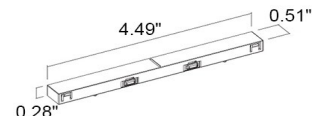

BE0030026
Straight Connector