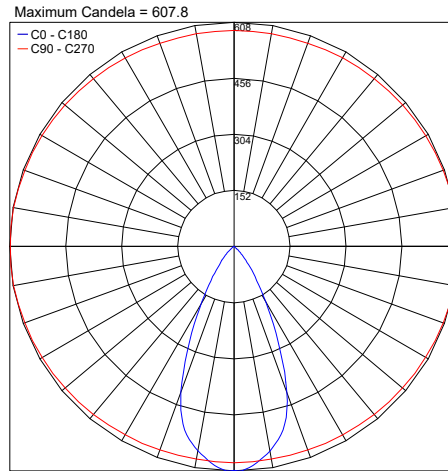

PHOTOMETRIC DATA - Note: All photometric data is 3000K

16°

21°x50°

23°

PHOTOMETRIC FILENAME : KRILL_TRACK_3.0_S_16_3000K_5.5W_48VDC.IES

PHOTOMETRIC FILENAME : KRILL_TRACK_3.0_W_21X50_3000K_5.5W_48VDC.IES

PHOTOMETRIC FILENAME : KRILL_TRACK_3.0_M_23_3000K_5.5W_48VDC.IES

33°

42°

50°x21°