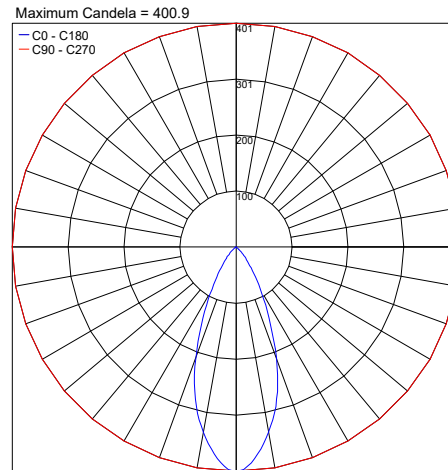

PHOTOMETRIC FILENAME : KRILL_TRACK_3.0_L_33_3000K_5.5W_48VDC.IES

PHOTOMETRIC FILENAME : KRILL_TRACK_3.0_K_42_3000K_5.5W_48VDC.IES

PHOTOMETRIC FILENAME : KRILL_TRACK_3.0_X_50X21_3000K_5.5W_48VDC.IES

Job Name/Date:

Fixture Type Designation: