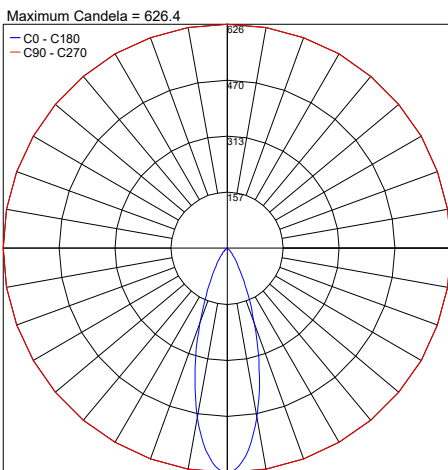

16°

21°x50°

23°

PHOTOMETRIC FILENAME : KRILL_TRACK_3.0_S_16_3000K_5.5W_48VDC.IES

PHOTOMETRIC FILENAME : KRILL_TRACK_3.0_W_21X50_3000K_5.5W_48VDC.IES

PHOTOMETRIC FILENAME : KRILL_TRACK_3.0_M_23_3000K_5.5W_48VDC.IES

33°

42°

50°x21°

PHOTOMETRIC FILENAME : KRILL_TRACK_3.0_L_33_3000K_5.5W_48VDC.IES

PHOTOMETRIC FILENAME : KRILL_TRACK_3.0_K_42_3000K_5.5W_48VDC.IES

PHOTOMETRIC FILENAME : KRILL_TRACK_3.0_X_50X21_3000K_5.5W_48VDC.IES