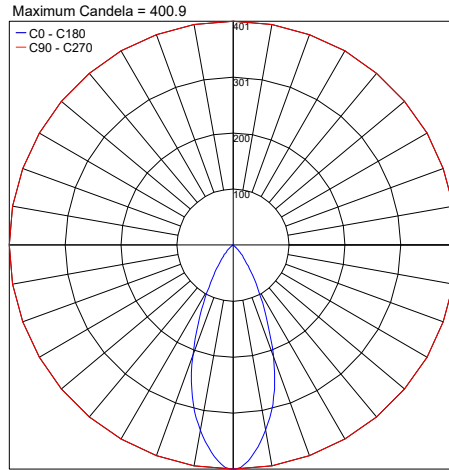

PHOTOMETRIC FILENAME : KRILL_TRACK_3.0_L_33_3000K_5.5W_48VDC.IES

PHOTOMETRIC FILENAME : KRILL_TRACK_3.0_K_42_3000K_5.5W_48VDC.IES

PHOTOMETRIC FILENAME : KRILL_TRACK_3.0_X_50X21_3000K_5.5W_48VDC.IES

Job Name/Date:

Fixture Type Designation: