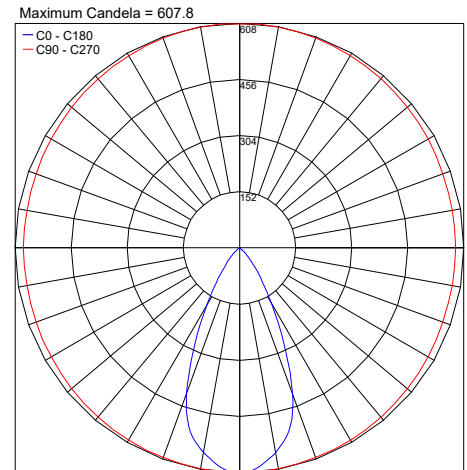

16°

21°x50°

23°

PHOTOMETRIC FILENAME : KRILL_TRACK_3.0_S_16_3000K_5.5W_48VDC.IES

PHOTOMETRIC FILENAME : KRILL_TRACK_3.0_W_21X50_3000K_5.5W_48VDC.IES

PHOTOMETRIC FILENAME : KRILL_TRACK_3.0_M_23_3000K_5.5W_48VDC.IES

33°

42°

50°x21°

PHOTOMETRIC FILENAME : KRILL_TRACK_3.0_L_33_3000K_5.5W_48VDC.IES

PHOTOMETRIC FILENAME : KRILL_TRACK_3.0_K_42_3000K_5.5W_48VDC.IES

PHOTOMETRIC FILENAME : KRILL_TRACK_3.0_X_50X21_3000K_5.5W_48VDC.IES