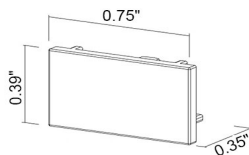

BE0030025
Surface-mounted Track
6.56' (2 m)

ACCESSORIES - Connectors

BE0031008
Flexible Connector

BE0030026
Straight Connector

BE0031009
Vertical Connector - Ceiling-Wall

BE003100A
Horizontal Connector

ACCESSORIES - End Caps