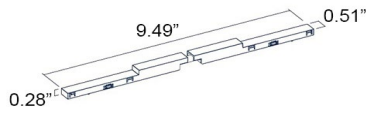

ACCESSORIES - Connectors

BE0031008
Flexible Connector