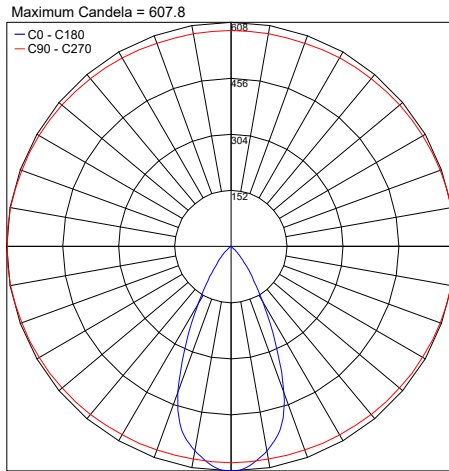

**PHOTOMETRIC DATA** - Note: All photometric data is 3000K

16°

21°x50°

23°

PHOTOMETRIC FILENAME : KRILL\_TRACK\_3.0\_S\_16\_3000K\_5.5W\_48VDC.IES

PHOTOMETRIC FILENAME : KRILL\_TRACK\_3.0\_W\_21X50\_3000K\_5.5W\_48VDC.IES