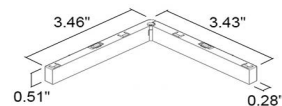

BE0031009
Vertical Connector - Ceiling-Wall