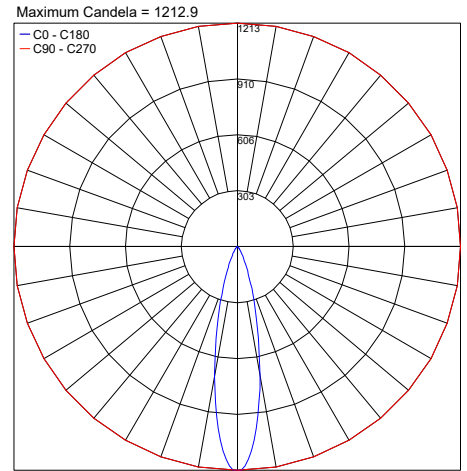

PHOTOMETRIC DATA - Note: All photometric data is 3000K

16°

21°x50°

23°

PHOTOMETRIC FILENAME : KRILL_TRACK_3.0_S_16_3000K_5.5W_48VDC.IES

PHOTOMETRIC FILENAME : KRILL_TRACK_3.0_W_21X50_3000K_5.5W_48VDC.IES

PHOTOMETRIC FILENAME : KRILL_TRACK_3.0_M_23_3000K_5.5W_48VDC.IES

33°

42°

50°x21°