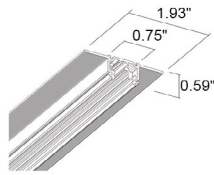

TECHNICAL DATA

Wattage / Voltage	5.5W Head 48V DC to DC Driver included in Track Adapter
Power Supply	Remote 48VDC power supply, not included.
Dimming	DALI-2 (requires a DALI Master Controller) ON/OFF
Construction	Body: Anticorodal Aluminum Joint: Brass Adapter: Polyamide
CCT	2700K, 3000K, 4000K
CRI	>90
Delivered Lumens	281 lm (3000K, 23°)
Efficacy	51.1 lm/W (3000K, 23°)
Optics	16°, 23°, 33°, 42°, 21°x50°, 50°x21°
Finishes	Track Head: Antique Bronze, Black, Rose Gold, White, Custom RAL on request Track: Black, White available on request
Fixture Dimensions	6.30" x 1.30" x 2.05"
Fixture Weight	0.15 lbs
LED Source	1 High Intensity Power LED
Lumen Maintenance	50,000h L90 B10 (Ta 25°C)
Color Consistency	2-Step MacAdam
Operating Temp.	32°F- 95°F
IP Rating	IP40

Fixture Dimensions

ORDERING INFORMATION

Example: **KT30301D00F0MZ**. Power Supplies / Accessories / Track ordered separately.

KT3030				
Model No.	Dimming	CCT	Optic	Finish
KT3030	1D00 - DALI-2 1000 - On/Off	F - 2700K 5 - 3000K 9 - 4000K	0S - 16° 0M - 23° 0L - 33° 0K - 42° 0W - 21° x 50° 0X - 50° x 21°	Z - Antique Bronze N - Black Y - Rose Gold B - White

Job Name/Date:

Fixture Type Designation:

ACCESSORIES - Required for Installation unless 48V Track already installed

BE0030005
Recessed Track
3.28' (1 m)

BE0030004
Recessed Track
6.56' (2 m)

BE0030012
Surface-mounted Track
3.28' (1 m)