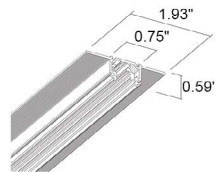

BE0030004
Recessed Track
6.56' (2 m)