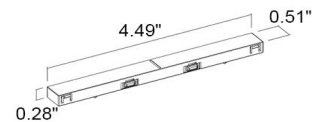

BE0031009
Vertical Connector - Ceiling-Wall