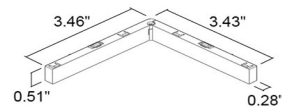

BE0030025
Surface-mounted Track
6.56' (2 m)

ACCESSORIES - Connectors

BE0031008
Flexible Connector

BE0030026
Straight Connector

BE0031009
Vertical Connector - Ceiling-Wall

BE003100A
Horizontal Connector

ACCESSORIES - End Caps