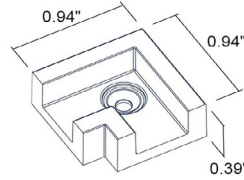

For other power supply options consult factory.

Job Name/Date:

Fixture Type Designation:

ACCESSORIES - Connector Covers

BE0031006
Vertical L-shaped Connector Cover
Surface-mounted track

BE0031007
Horizontal L-shaped Connector Cover
Surface-mounted track