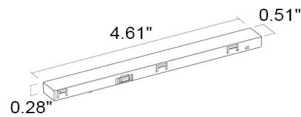

ACCESSORIES - Connector Covers

BE003100B
Concealable Power Supply End Cap