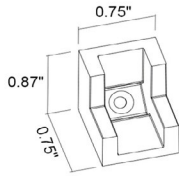

ACCESSORIES - Connector Covers

BE0031006
Vertical L-shaped Connector Cover
Surface-mounted track