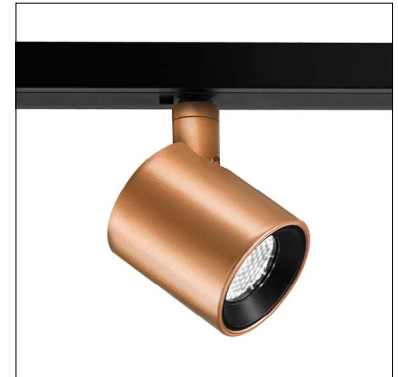

# KRILL TRACK 3.0

Krill Track is a family of low voltage adjustable track lighting with clean lines and compact dimensions for lighting display cases and alcoves in museums and retail environments. It is available with surface mounted or recessed installation flush with the wall or ceiling. Connection accessories enable continuous ceiling-to-wall or wall-to-wall installation, as well as in straight or right-angled lines. It is available in 4 sizes with multiple optics options and 4 standard finishes. Krill Track 3.0 is the Ø1.2" x 1.3", 4.5W version with fixed focus.

## TECHNICAL DATA

<b>Wattage</b>	5.5W
<b>Power Supply</b>	Remote 48VDC power supply, not included.
<b>Dimming</b>	DALI-2 (requires a DALI Master Controller) ON/OFF
<b>Construction</b>	Body: Anticorodal Aluminum Joint: Brass Adapter: Polyamide
<b>CCT</b>	2700K, 3000K, 4000K
<b>CRI</b>	>90
<b>Delivered Lumens</b>	281 lm (3000K, 23°)
<b>Efficacy</b>	51.1 lm/W (3000K, 23°)
<b>Optics</b>	16° , 23° , 33° , 42° , 21°x50° , 50°x21°
<b>Finishes</b>	Track Head: Antique Bronze, Black, Rose Gold, White, Custom RAL on request Track: Black, White available on request
<b>Fixture Dimensions</b>	6.30" x 1.30" x 2.05"
<b>Fixture Weight</b>	0.15 lbs
<b>LED Source</b>	1 High Intensity Power LED
<b>Lumen Maintenance</b>	50,000h L90 B10 (Ta 25°C)
<b>Color Consistency</b>	2-Step MacAdam
<b>Operating Temp.</b>	32°F- 95°F
<b>IP Rating</b>	IP40