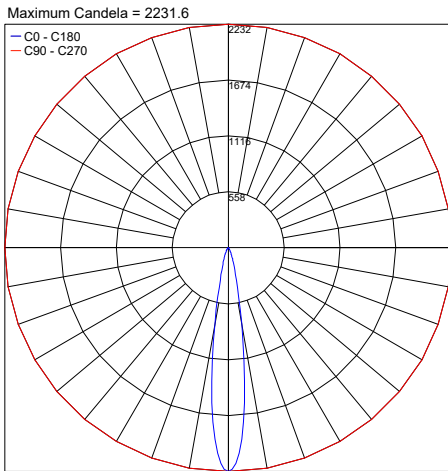

**PHOTOMETRIC DATA** - Note: All photometric data is 3000K

16°

21°x50°

23°

PHOTOMETRIC FILENAME : KRILL\_TRACK\_3.0\_S\_16\_3000K\_5.5W\_48VDC.IES

PHOTOMETRIC FILENAME : KRILL\_TRACK\_3.0\_W\_21X50\_3000K\_5.5W\_48VDC.IES