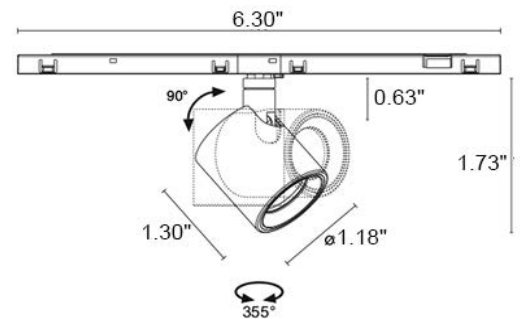

# KRILL TRACK 3.0

Krill Track is a family of low voltage adjustable track lighting with clean lines and compact dimensions for lighting display cases and alcoves in museums and retail environments. It is available with surface mounted or recessed installation flush with the wall or ceiling. Connection accessories enable continuous ceiling-to-wall or wall-to-wall installation, as well as in straight or right-angled lines. It is available in 4 sizes with multiple optics options and 4 standard finishes. Krill Track 3.0 is the Ø1.2" x 1.3", 4.5W version with fixed focus.

## TECHNICAL DATA

<b>Wattage</b>	5.5W
<b>Power Supply</b>	Remote 48VDC power supply, not included.
<b>Dimming</b>	DALI-2 (requires a DALI Master Controller) ON/OFF
<b>Construction</b>	Body: Anticorodal Aluminum Joint: Brass Adapter: Polyamide
<b>CCT</b>	2700K, 3000K, 4000K
<b>CRI</b>	>90
<b>Delivered Lumens</b>	281 lm (3000K, 23°)
<b>Efficacy</b>	51.1 lm/W (3000K, 23°)
<b>Optics</b>	16° , 23° , 33° , 42° , 21°x50° , 50°x21°
<b>Finishes</b>	Track Head: Antique Bronze, Black, Rose Gold, White, Custom RAL on request Track: Black, White available on request
<b>Fixture Dimensions</b>	6.30" x 1.30" x 2.05"
<b>Fixture Weight</b>	0.15 lbs
<b>LED Source</b>	1 High Intensity Power LED
<b>Lumen Maintenance</b>	50,000h L90 B10 (Ta 25°C)
<b>Color Consistency</b>	2-Step MacAdam
<b>Operating Temp.</b>	32°F- 95°F
<b>IP Rating</b>	IP40

Fixture Dimensions