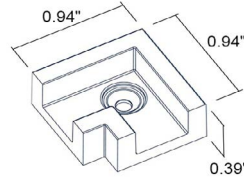

BE0031007
Horizontal L-shaped Connector Cover
Surface-mounted track