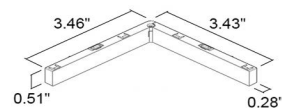

BE0031009
Vertical Connector - Ceiling-Wall