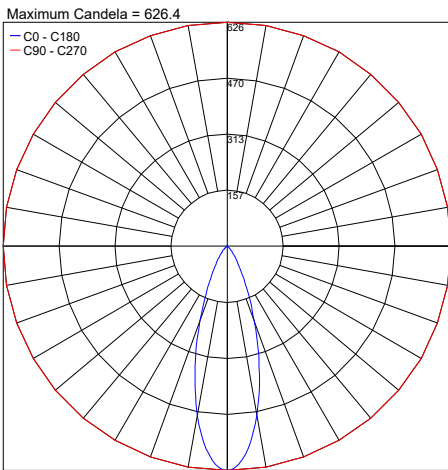

PHOTOMETRIC FILENAME : KRILL_TRACK_3.0_L_33_3000K_5.5W_48VDC.IES

PHOTOMETRIC FILENAME : KRILL_TRACK_3.0_K_42_3000K_5.5W_48VDC.IES

PHOTOMETRIC FILENAME : KRILL_TRACK_3.0_X_50X21_3000K_5.5W_48VDC.IES

Job Name/Date:

Fixture Type Designation: