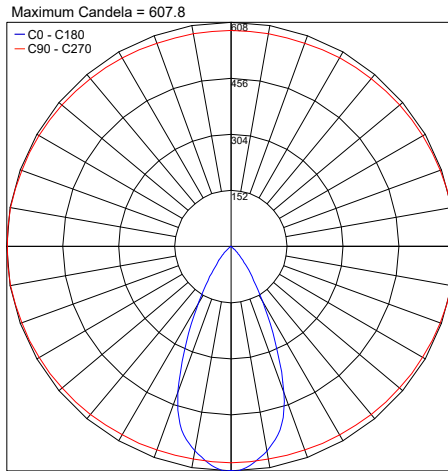

**PHOTOMETRIC DATA** - Note: All photometric data is 3000K

16°

21°x50°

23°

PHOTOMETRIC FILENAME : KRILL\_TRACK\_3.0\_S\_16\_3000K\_5.5W\_48VDC.IES

PHOTOMETRIC FILENAME : KRILL\_TRACK\_3.0\_W\_21X50\_3000K\_5.5W\_48VDC.IES