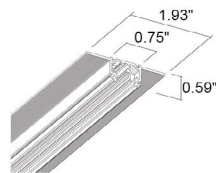

BE0030004
Recessed Track
6.56 inch (2 m)