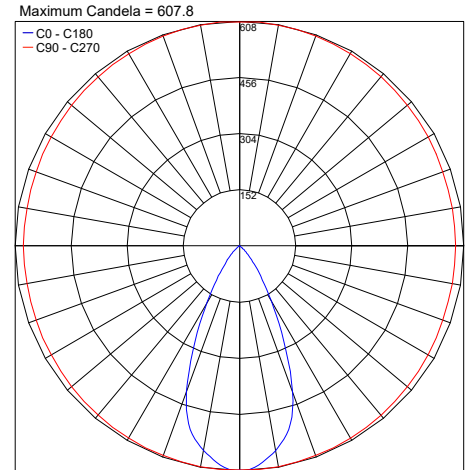

PHOTOMETRIC FILENAME : KRILL_TRACK_3.0_L_33_3000K_5.5W_48VDC.IES

PHOTOMETRIC FILENAME : KRILL_TRACK_3.0_K_42_3000K_5.5W_48VDC.IES

PHOTOMETRIC FILENAME : KRILL_TRACK_3.0_X_50X21_3000K_5.5W_48VDC.IES

Job Name/Date:

Fixture Type Designation: