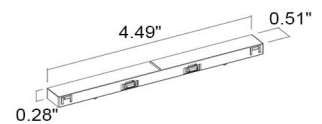

BE0031009
Vertical Connector - Ceiling-Wall