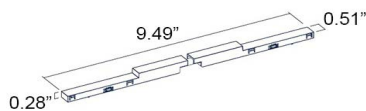

BE0030026
Straight Connector