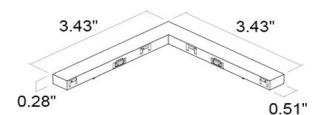

SUGGESTED POWER SUPPLIES

48VDC

Part Number	Description	Input/Output	# of Fixtures
PPLT00568	Non-Dim	120-277VAC to 48VDC, 36W, Class 2	1-5
PPLT00576	Non-Dim	120-277VAC to 48VDC, 60W, Class 2	1-8
PPLT00577	Non Dim	120-277VAC to 48VDC, 96W, Class 2	1-13

For other power supply options consult factory.

ACCESSORIES - Required for Installation

ACCESSORIES - Connectors

ACCESSORIES - End Caps

Job Name/Date:

Fixture Type Designation: