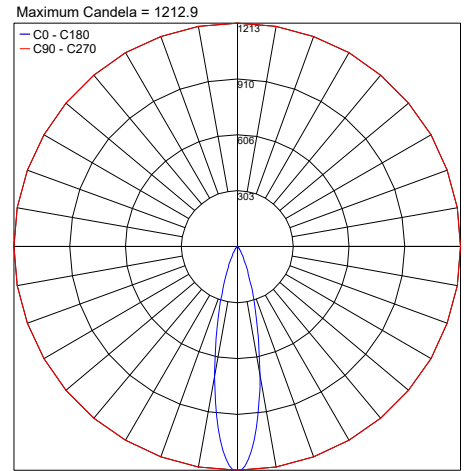

**PHOTOMETRIC DATA** - Note: All photometric data is 3000K

16°

21°x50°

23°

PHOTOMETRIC FILENAME : KRILL\_TRACK\_3.0\_S\_16\_3000K\_5.5W\_48VDC.IES

PHOTOMETRIC FILENAME : KRILL\_TRACK\_3.0\_W\_21X50\_3000K\_5.5W\_48VDC.IES