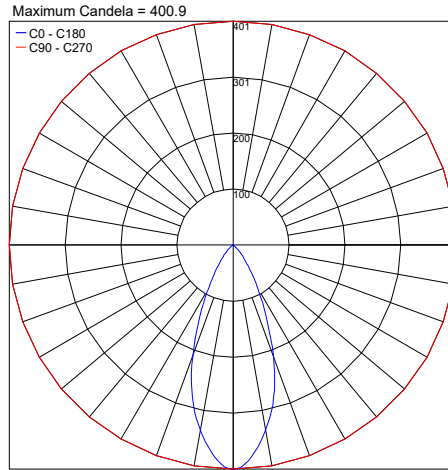

PHOTOMETRIC FILENAME : KRILL_TRACK_3.0_L_33_3000K_5.5W_48VDC.IES

PHOTOMETRIC FILENAME : KRILL_TRACK_3.0_K_42_3000K_5.5W_48VDC.IES

PHOTOMETRIC FILENAME : KRILL_TRACK_3.0_X_50X21_3000K_5.5W_48VDC.IES

Job Name/Date:

Fixture Type Designation: