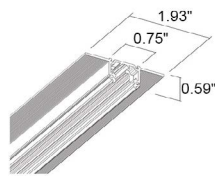

SUGGESTED POWER SUPPLIES

48VDC

Part Number	Description	Input/Output	# of Fixtures
PPLT00568	Non-Dim	120-277VAC to 48VDC, 36W, Class 2	1-2
PPLT00576	Non-Dim	120-277VAC to 48VDC, 60W, Class 2	1-4
PPLT00577	Non Dim	120-277VAC to 48VDC, 96W, Class 2	1-7

For other power supply options consult factory.

ACCESSORIES - Required for Installation

BE0030004
Recessed Track
6.56' (2 m)