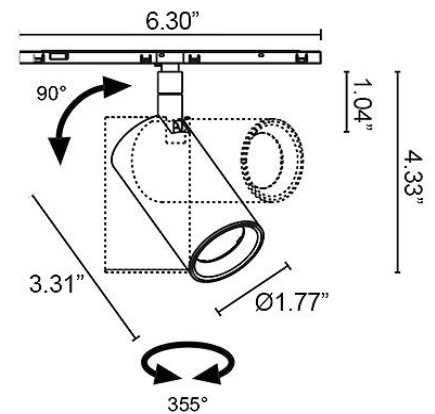

TECHNICAL DATA

Wattage	10W
Power Supply	Remote 48VDC power supply, not included.
Dimming	DALI-2 (requires a DALI Master Controller) ON/OFF
Construction	Body: Anticorodal Aluminum Joint: Brass Adapter: Polyamide
CCT	2700K, 3000K, 4000K
CRI	>90
Delivered Lumens	725 lm (3000K, 48°)
Efficacy	72.5 lm/W (3000K, 48°)
Optics	6 Standard (see below), 8° available on request
Finishes	Track Head: Antique Bronze, Black, Rose Gold, White Track: Black, White available on request
Fixture Dimensions	6.30" l x Ø1.77" w x 3.31" h
Fixture Weight	0.71 lbs
LED Source	1 COB LED
Lumen Maintenance	L90, B10 >60,000hrs (Ta 25°C)
Color Consistency	2-Step MacAdam
Operating Temp.	32°F – +95°F
IP Rating	IP40

Fixture Dimensions