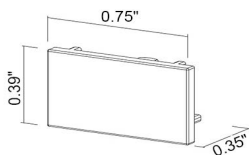

BE0030025
Surface-mounted Track
6.56' (2 m)

ACCESSORIES - Connectors

BE0031008
Flexible Connector

BE0030026
Straight Connector

BE0031009
Vertical Connector - Ceiling-Wall

BE003100A
Horizontal Connector

ACCESSORIES - End Caps