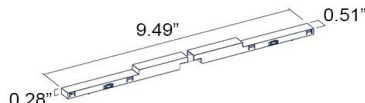

ACCESSORIES - Connectors

BE0031008
Flexible Connector