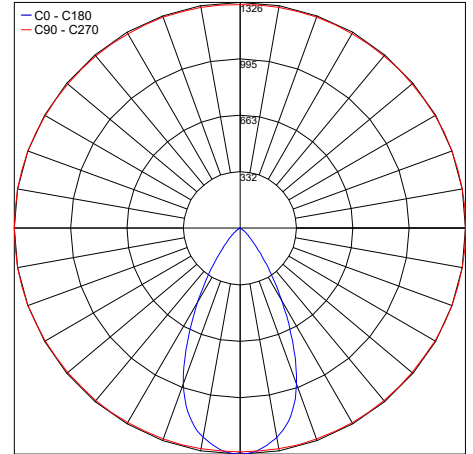

55°x21°

Maximum Candela = 1326.5

PHOTOMETRIC FILENAME : KRILL_TRACK_4.0_X_55X21_3000K_10W_48VDC.IES

8° on request

Maximum Candela = 17019.9