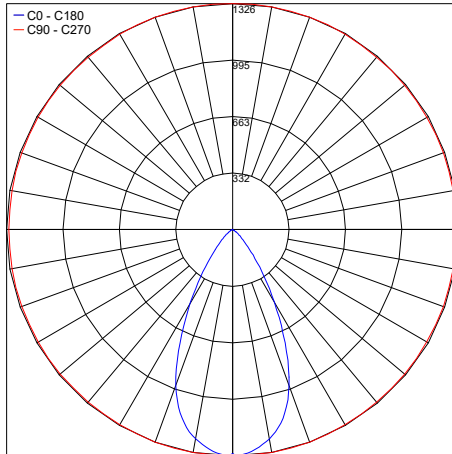

21°x55°

Maximum Candela = 1326.5