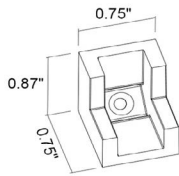

BE00310N0
End Cap - Surface-mounted track

BE0031003
End cap - Recessed track

Job Name/Date:

Fixture Type Designation:

ACCESSORIES - Connector Covers

BE0031006

Vertical L-shaped Connector Cover
Surface-mounted track