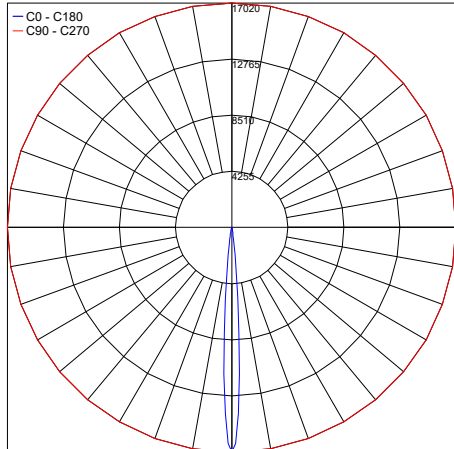

Job Name/Date:

Fixture Type Designation: