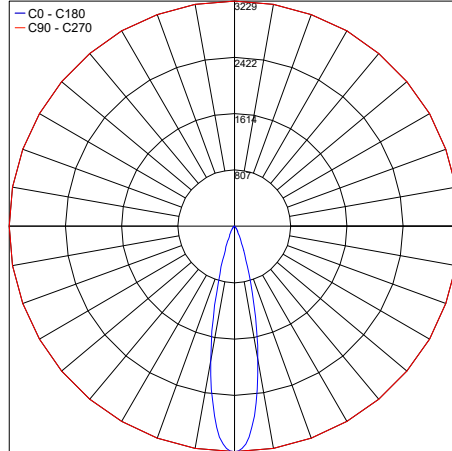

23°

Maximum Candela = 3228.7