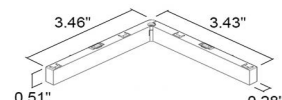

BE0030025
Surface-mounted Track
6.56' (2 m)

ACCESSORIES - Connectors

BE0031008
Flexible Connector

BE0030026
Straight Connector

BE0031009
Vertical Connector - Ceiling-Wall

BE003100A
Horizontal Connector

ACCESSORIES - End Caps