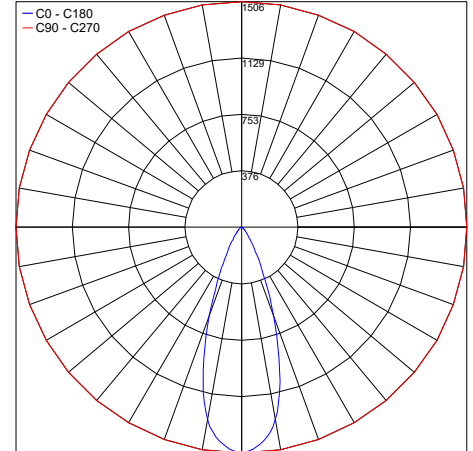

36°

Maximum Candela = 1505.8

PHOTOMETRIC FILENAME : KRILL_TRACK_4.0_L_36_3000K_10W_48VDC.IES

48°

Maximum Candela = 1059.1