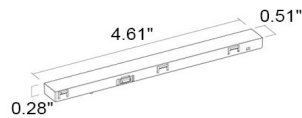

ACCESSORIES - Connector Covers

BE003100B

Concealable Power Supply End Cap