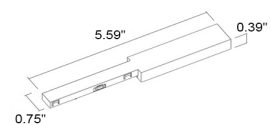

BE0031007

Horizontal L-shaped Connector Cover
Surface-mounted track

ACCESSORIES - Connector Covers

BE003100B

Concealable Power Supply End Cap

BE003TE20

Power Supply End Cap

ACCESSORIES - Track Covers