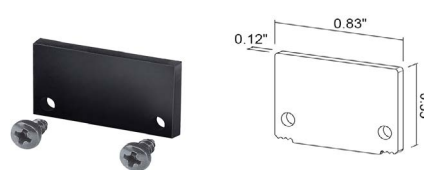

TECHNICAL DATA

Wattage	10W
Power Supply	Remote 48VDC power supply, not included.
Dimming	DALI-2 (requires a DALI Master Controller) ON/OFF
Construction	Body: Anticorodal Aluminum Joint: Brass Adapter: Polyamide
CCT	2700K, 3000K, 4000K
CRI	>90
Delivered Lumens	725 lm (3000K, 48°)
Efficacy	72.5 lm/W (3000K, 48°)
Optics	6 Standard (see below), 8° available on request
Finishes	Track Head: Antique Bronze, Black, Rose Gold, White Track: Black, White available on request
Fixture Dimensions	6.30" l x Ø1.77" w x 3.31" h
Fixture Weight	0.71 lbs
LED Source	1 COB LED
Lumen Maintenance	L90, B10 >60,000hrs (Ta 25°C)
Color Consistency	2-Step MacAdam
Operating Temp.	32°F – +95°F
IP Rating	IP40

BE0030025
Surface-mounted Track
6.56' (2 m)

ACCESSORIES - Connectors

BE0031008
Flexible Connector

BE0030026
Straight Connector

BE0031009
Vertical Connector - Ceiling-Wall

BE003100A
Horizontal Connector

ACCESSORIES - End Caps

BE00310N0
End Cap - Surface-mounted track

BE0031003
End cap - Recessed track

Job Name/Date:

Fixture Type Designation:

ACCESSORIES - Connector Covers

BE0031006

Vertical L-shaped Connector Cover
Surface-mounted track