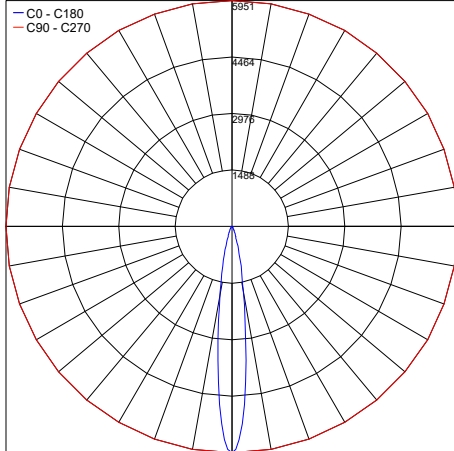

PHOTOMETRIC DATA - Note: All photometric data is 3000K

14°

Maximum Candela = 5951.5