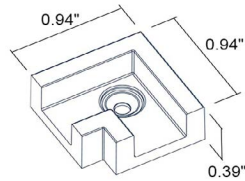

BE00310N0
End Cap - Surface-mounted track

BE0031003
End cap - Recessed track

Job Name/Date:

Fixture Type Designation:

ACCESSORIES - Connector Covers

BE0031006

Vertical L-shaped Connector Cover
Surface-mounted track