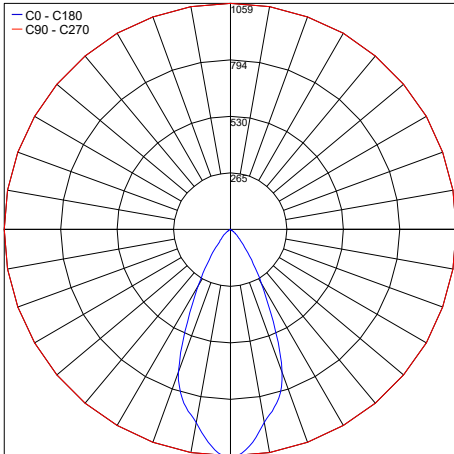

PHOTOMETRIC DATA - Note: All photometric data is 3000K

14°

Maximum Candela = 5951.5

23°

Maximum Candela = 3228.7

36°

Maximum Candela = 1505.8

PHOTOMETRIC FILENAME : KRILL_TRACK_4.0_L_36_3000K_10W_48VDC.IES

48°

Maximum Candela = 1059.1

21°x55°

Maximum Candela = 1326.5

55°x21°

Maximum Candela = 1326.5

PHOTOMETRIC FILENAME : KRILL_TRACK_4.0_X_55X21_3000K_10W_48VDC.IES

8° on request

Maximum Candela = 17019.9

Job Name/Date:

Fixture Type Designation: