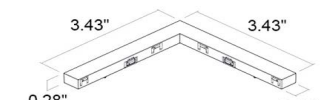

TECHNICAL DATA

Wattage	10W
Power Supply	Remote 48VDC power supply, not included.
Dimming	DALI-2 (requires a DALI Master Controller) ON/OFF
Construction	Body: Anticorodal Aluminum Joint: Brass Adapter: Polyamide
CCT	2700K, 3000K, 4000K
CRI	>90
Delivered Lumens	725 lm (3000K, 48°)
Efficacy	72.5 lm/W (3000K, 48°)
Optics	6 Standard (see below), 8° available on request
Finishes	Track Head: Antique Bronze, Black, Rose Gold, White Track: Black, White available on request
Fixture Dimensions	6.30" l x Ø1.77" w x 3.31" h
Fixture Weight	0.71 lbs
LED Source	1 COB LED
Lumen Maintenance	L90, B10 >60,000hrs (Ta 25°C)
Color Consistency	2-Step MacAdam
Operating Temp.	32°F – +95°F
IP Rating	IP40

BE0030025
Surface-mounted Track
6.56' (2 m)

ACCESSORIES - Connectors

BE0031008
Flexible Connector

BE0030026
Straight Connector

BE0031009
Vertical Connector - Ceiling-Wall

BE003100A
Horizontal Connector

ACCESSORIES - End Caps