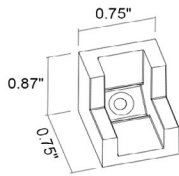

ACCESSORIES - Connector Covers

BE0031006
Vertical L-shaped Connector Cover
Surface-mounted track