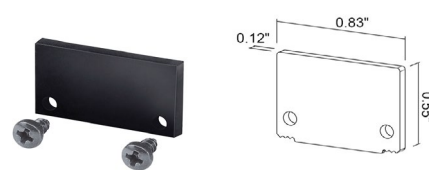

BE0031003
End cap - Recessed track

SUGGESTED POWER SUPPLIES for 48V TRACK

48VDC

Part Number	Description	Input/Output	# of Fixtures
PPLT00576	Non-Dim	120-277VAC to 48VDC, 60W, Class 2	1-4
PPLT00577	Non Dim	120-277VAC to 48VDC, 96W, Class 2	1-7

For other power supply options consult factory.

Job Name/Date:

Fixture Type Designation: