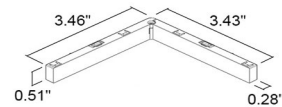

BE0030025
Surface-mounted Track
6.56' (2 m)

ACCESSORIES - Connectors

BE0031008
Flexible Connector

BE0030026
Straight Connector

BE0031009
Vertical Connector - Ceiling-Wall

BE003100A
Horizontal Connector

ACCESSORIES - End Caps