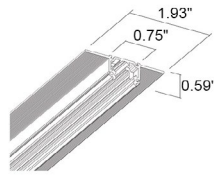

TECHNICAL DATA

Wattage / Voltage	10W Head 48V DC to DC Driver included in Track Adapter
Power Supply	Remote 48VDC power supply, not included.
Dimming	DALI-2 (requires a DALI Master Controller) ON/OFF
Construction	Body: Anticorodal Aluminum Joint: Brass Adapter: Polyamide
CCT	2700K, 3000K, 4000K
CRI	>90
Delivered Lumens	725 lm (3000K, 48°)
Efficacy	72.5 lm/W (3000K, 48°)
Optics	6 Standard (see below), 8° available on request
Finishes	Track Head: Antique Bronze, Black, Rose Gold, White Track: Black, White available on request
Fixture Dimensions	6.30" l x Ø1.77" w x 3.31" h
Fixture Weight	0.71 lbs
LED Source	1 COB LED
Lumen Maintenance	L90, B10 >60,000hrs (Ta 25°C)
Color Consistency	2-Step MacAdam
Operating Temp.	32°F – +95°F
IP Rating	IP40

Fixture Dimensions

ORDERING INFORMATION

Example: **KT40401D00F0SZ**. Power Supplies / Accessories / Track ordered separately.

KT4040				
Model No.	Dimming	CCT	Optic	Finish
KT4040	1D00 - DALI-2 1000 - On/Off	F - 2700K 5 - 3000K 9 - 4000K	0S - 14° 0K - 48° 0M - 23° 0W - 21°x 55° 0L - 36° 0X - 55°x 21° <i>8° available on request</i>	Z - Antique Bronze N - Black Y - Rose Gold B - White

Job Name/Date:

Fixture Type Designation:

ACCESSORIES - Required for Installation unless 48V Track already installed

BE0030005
Recessed Track
3.28' (1 m)

BE0030004
Recessed Track
6.56' (2 m)

BE0030012
Surface-mounted Track
3.28' (1 m)