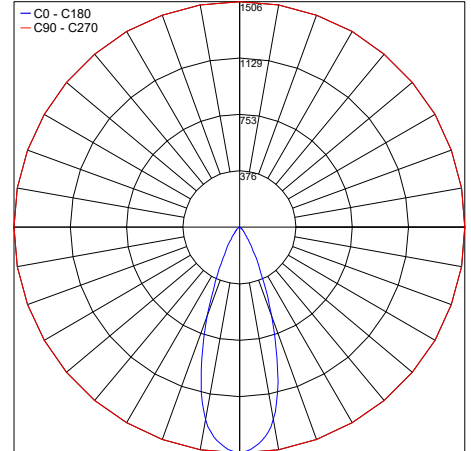

36°

Maximum Candela = 1505.8

PHOTOMETRIC FILENAME : KRILL_TRACK_4.0_L_36_3000K_10W_48VDC.IES

48°

Maximum Candela = 1059.1