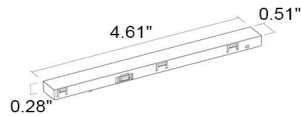

ACCESSORIES - Connector Covers

BE003100B
Concealable Power Supply End Cap