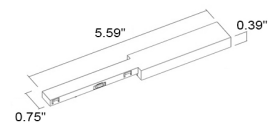

BE003TE20
Power Supply End Cap