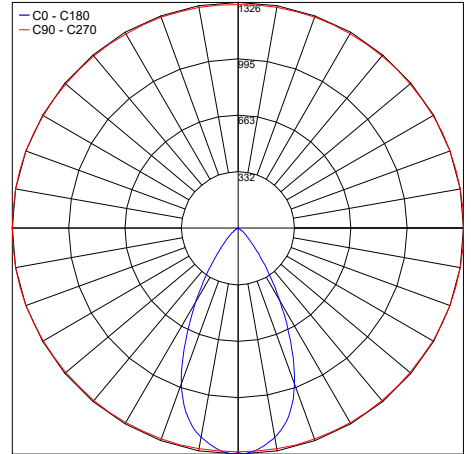

55°x21°

Maximum Candela = 1326.5

PHOTOMETRIC FILENAME : KRILL_TRACK_4.0_X_55X21_3000K_10W_48VDC.IES

8° on request

Maximum Candela = 17019.9