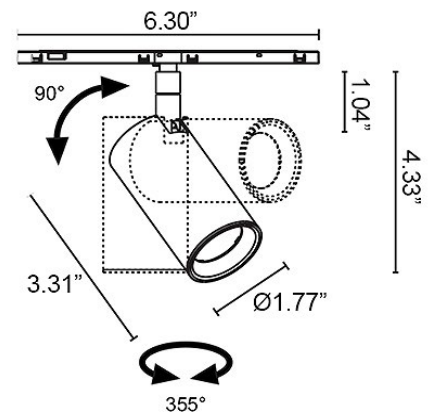

KRILL TRACK 4.0

Krill Track is a family of low voltage adjustable track lighting with clean lines and compact dimensions for lighting display cases and alcoves in museums and retail environments. It is available with surface mounted or recessed installation flush with the wall or ceiling. Connection accessories enable continuous ceiling-to-wall or wall-to-wall installation, as well as in straight or right-angled lines. It is available in 4 sizes with multiple optics options and 4 standard finishes. Krill Track 4.0 is Ø1.8" x 3.3" with 10W power and fixed optics.

TECHNICAL DATA

Wattage / Voltage	10W Head 48V DC to DC Driver included in Track Adapter
Power Supply	Remote 48VDC power supply, not included.
Dimming	DALI-2 (requires a DALI Master Controller) ON/OFF
Construction	Body: Anticorodal Aluminum Joint: Brass Adapter: Polyamide
CCT	2700K, 3000K, 4000K
CRI	>90
Delivered Lumens	725 lm (3000K, 48°)
Efficacy	72.5 lm/W (3000K, 48°)
Optics	6 Standard (see below), 8° available on request
Finishes	Track Head: Antique Bronze, Black, Rose Gold, White Track: Black, White available on request
Fixture Dimensions	6.30" l x Ø1.77" w x 3.31" h
Fixture Weight	0.71 lbs
LED Source	1 COB LED
Lumen Maintenance	L90, B10 >60,000hrs (Ta 25°C)
Color Consistency	2-Step MacAdam
Operating Temp.	32°F – +95°F
IP Rating	IP40

Fixture Dimensions

ORDERING INFORMATION

Example: **KT40401D00F0SZ**. Power Supplies / Accessories / Track ordered separately.

KT4040				
Model No.	Dimming	CCT	Optic	Finish
KT4040	1D00 - DALI-2 1000 - On/Off	F - 2700K 5 - 3000K 9 - 4000K	0S - 14° 0K - 48° 0M - 23° 0W - 21°x 55° 0L - 36° 0X - 55°x 21° <i>8° available on request</i>	Z - Antique Bronze N - Black Y - Rose Gold B - White

Job Name/Date:

Fixture Type Designation:

ACCESSORIES - Required for Installation unless 48V Track already installed

BE0030005
Recessed Track
3.28' (1 m)

BE0030004
Recessed Track
6.56' (2 m)

BE0030012
Surface-mounted Track
3.28' (1 m)