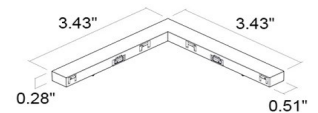

BE0030025
Surface-mounted Track
6.56' (2 m)

ACCESSORIES - Connectors

BE0031008
Flexible Connector

BE0030026
Straight Connector

BE0031009
Vertical Connector - Ceiling-Wall

BE003100A
Horizontal Connector

ACCESSORIES - End Caps