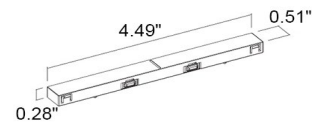

BE0030026
Straight Connector