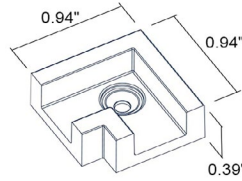

For other power supply options consult factory.

Job Name/Date:

Fixture Type Designation:

ACCESSORIES - Connector Covers

BE0031006
Vertical L-shaped Connector Cover
Surface-mounted track

BE0031007
Horizontal L-shaped Connector Cover
Surface-mounted track