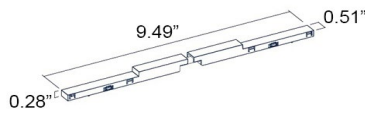

ACCESSORIES - Connectors

BE0031008
Flexible Connector