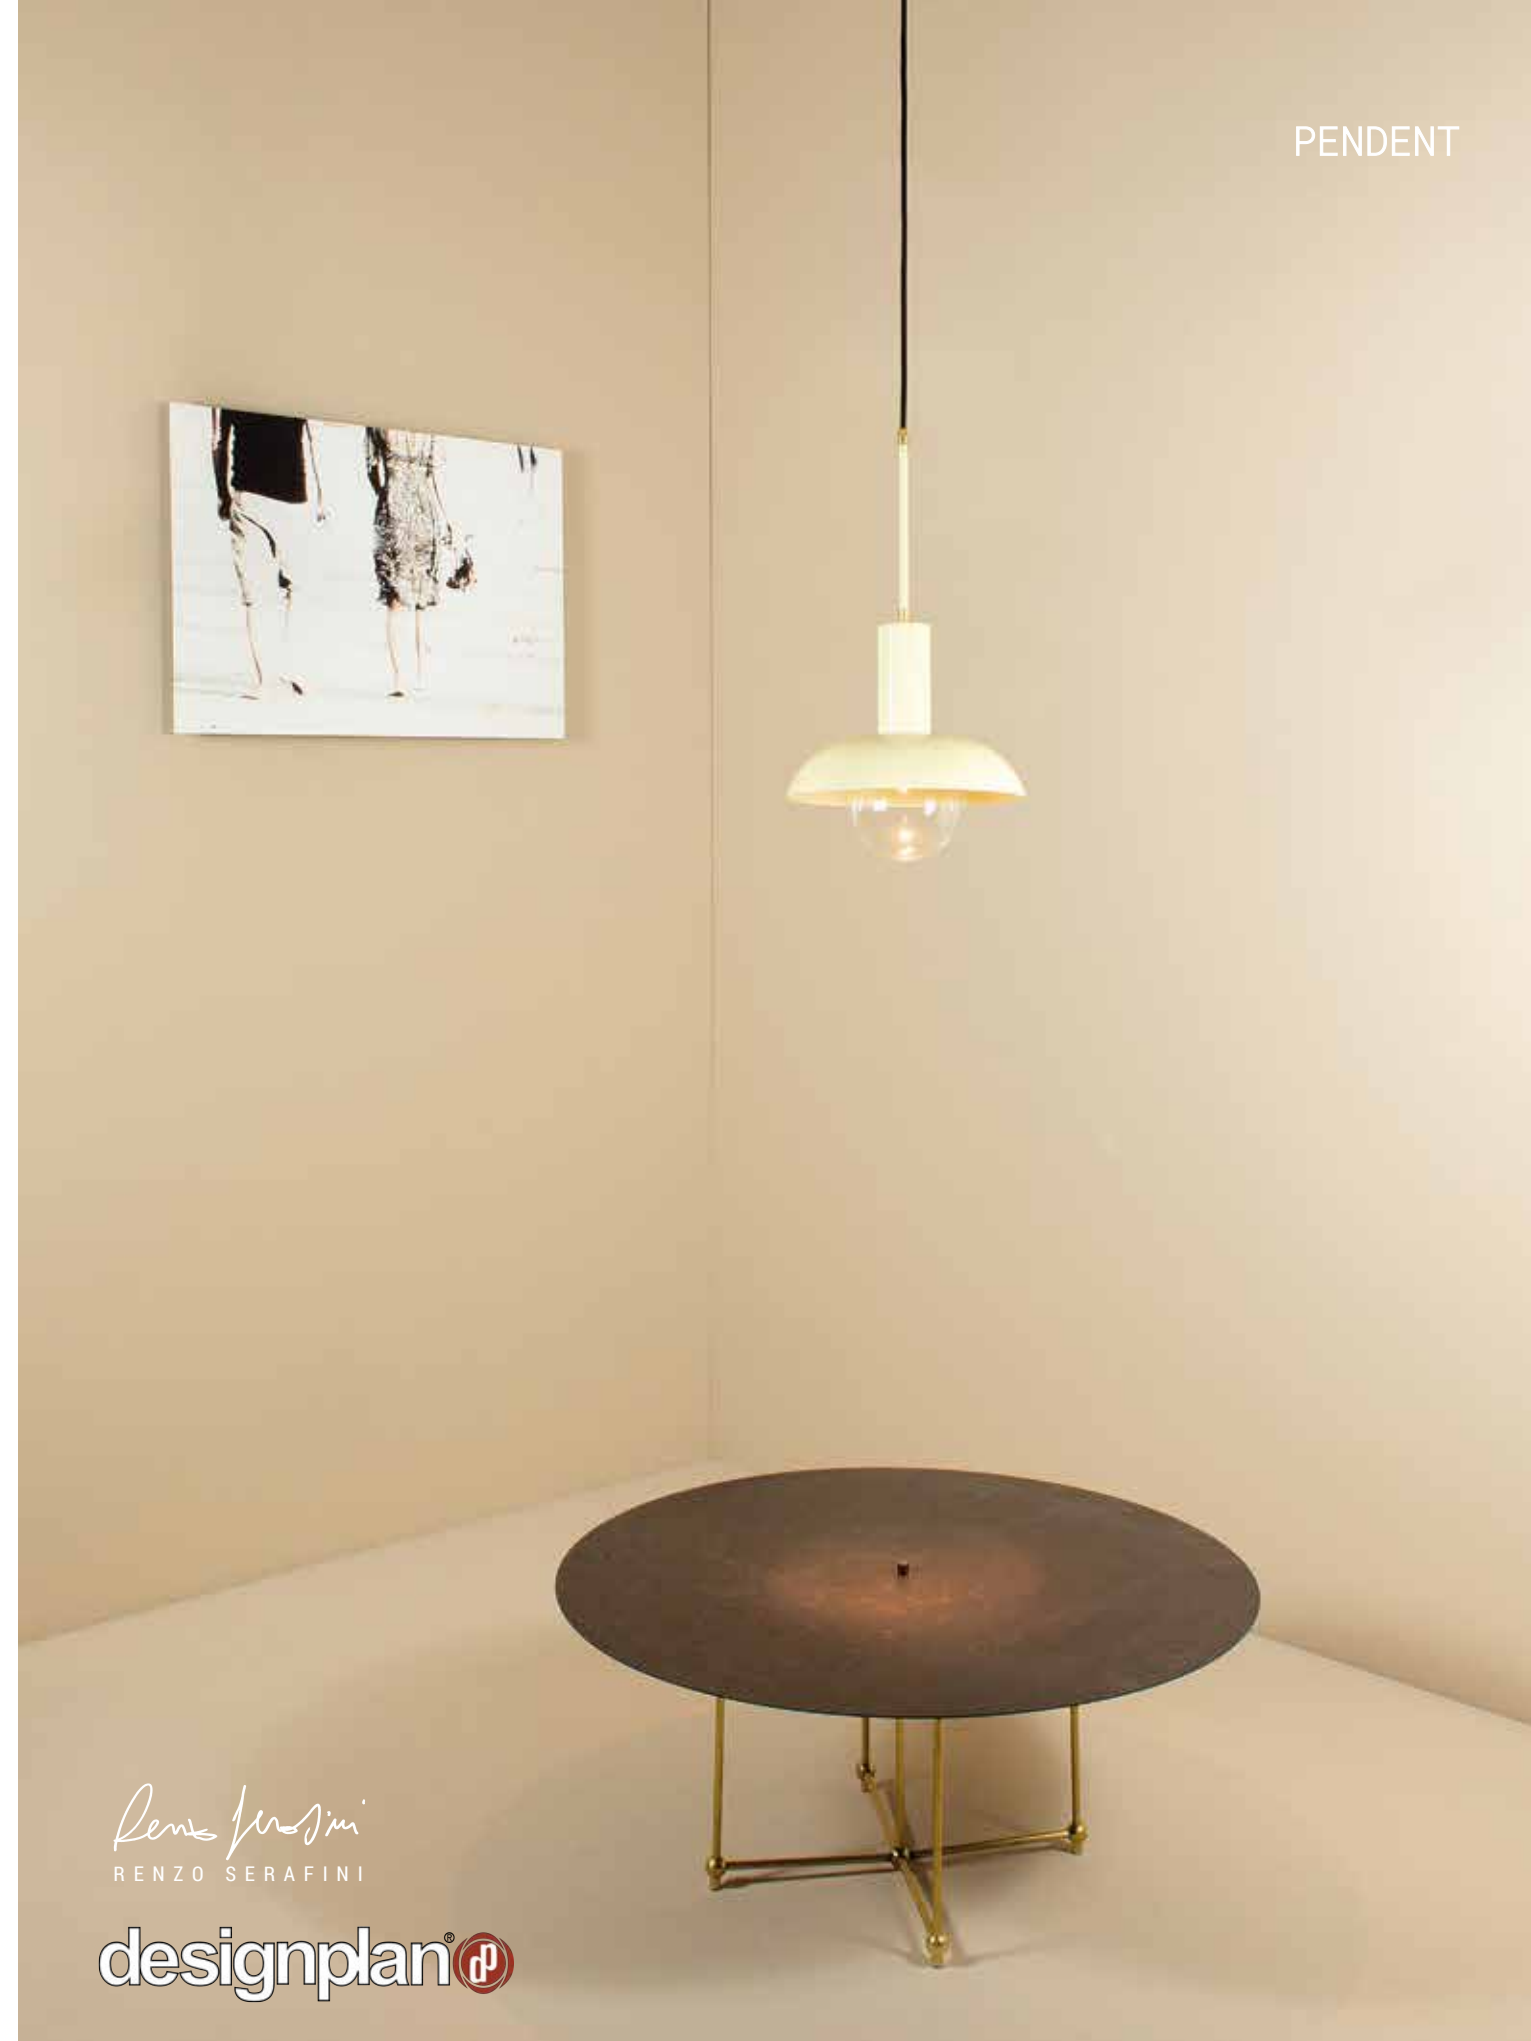

**LUCE DA MARE** Design by Giovanni Cenni Studio  
R10.058

Aluminum structure,  
steel canopy, black  
fabric wire 6.56',  
transparent decorative  
glass, bulb included.

IP20

Voltage	Source	Watt	Lumen	CRI	Kelvin	Light beam
120VAC	GU10 dimm	MAX 7W	650 lm	>90	2700K	medium

Ø11.02" x H 19.29"

Body	Reflector	Details
 Cream p.	-	 Natural brass

PENDENT

*Renzo Serafini*  
RENZO SERAFINI

designplan® 