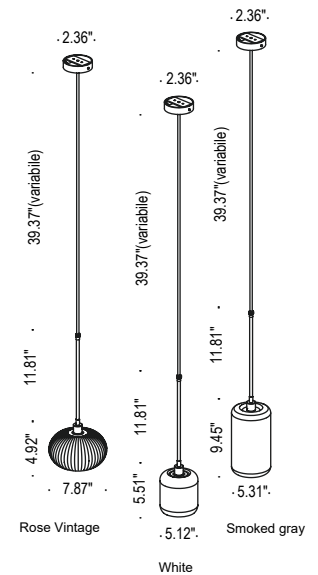

Luce Dentro is an indoor pendant with an aluminum cylinder body, and steel canopy with a selection of 3 different glass covers. The glass covers come in Rose Vintage, White and Smoked Gray. The cylinder is in painted matte black, and other details are in natural or burnished brass.

TECHNICAL DATA

Wattage	4.5W
Power Supply	Integral 120VAC
Light Source	Modulo LED
Dimming	Dimmable
Construction	Body: Steel, Aluminum Cover: Glass
CCT	2700K
CRI	>80
Delivered Lumens	500 lm
Efficacy	111.1 lm/W
Optics	Wide
Finishes	Body: Matte Black Painted Reflector: Glossy Pink Glass (Rose Vintage), Smoked Gray Glass (Smoked Gray), White Glass (White) Details: Natural Brass, Burnished Brass
Fixture Dimensions	Ø5.31" x 9.45" h x 11.81" (Smoked Gray) Ø5.12" x 5.51" h x 11.81" (White) Ø7.87" x 4.92" h x 11.81" (Rose Vintage) Cord: 39.37" Variable Canopy: 2.36"
IP Rating	IP20

Fixture Dimensions

ORDERING INFORMATION

Example: R10.047.2.RV.ON.US.

R10.047	2			US
Model No.	Body Finish	Glass Finish	Detail Finish	
R10.047	2 - Matte Black Painted	RV - Rose Vintage (Glossy Pink Glass) GF - Smoked Gray (Smoked Gray Glass) B - White (White Glass)	ON - Natural Brass ONB - Burnished Brass	US