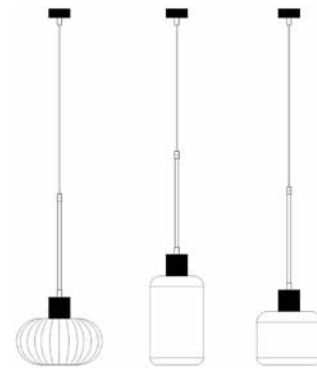

LUCE DENTRO

R10.047

Aluminum cylinder,
steel canopy, black
fabric wire 6.56',
decorative glass.

IP20

Voltage	Source	Watt	Lumen	CRI	Kelvin	Light beam
120VAC	Modulo LED dimm	4.5W	500 lm	>80	2700K	wide

Ø5.31" x H 11.02"
Ø5.12" x H 7.09"
Ø7.87" x H 6.69"

Body	Reflector	Details
 Matte black p.	-	 Natural brass  Burnished brass

PENDENT