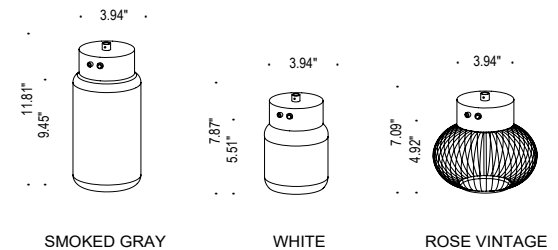

TECHNICAL DATA

Wattage	1.2W
Power Supply	Integral 120VAC (Remote w/out JBox)
Light Source	LED COB, Bulb Included
Dimming	Dimmable
Battery Life	10 hours - 7 hours at maximum brightness Charger Included
Construction	Body: Polycarbonate Structure Cover: Colored Glass
CCT	2700K
CRI	>90
Delivered Lumens	180 lm
Efficacy	150 lm/W
Optics	Diffused
Finishes	Body: Matte Black Painted Reflector: Rose Vintage (Glossy Pink Glass), Smoked Gray (Smoked Gray Glass), White (White Glass) Details: Natural Brass
Fixture Dimensions	Ø3.94" x 11.81" h (Smoked Gray) Ø3.94" x 7.87" h (White) Ø3.94" x 7.09" h (Rose Vintage)
IP Rating	IP44

ORDERING INFORMATION

Example: R10.052.2.RV.US.

R10.052	2		US
Model #	Body Finish	Reflector Finish	
R10.052	2 - Matte Black	RV - Rose Vintage GF - Smoked Gray B - White	US

Fixture Dimensions

Job Name/Date: