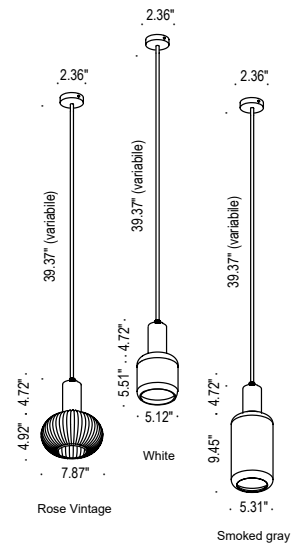

Luce Fuori is a pendant with an aluminum cylinder and steel canopy that has a selection of 3 different glass covers in Rose Vintage, White and Smoked Gray. The cylinder is in painted matte black, with details in natural or burnished brass.

TECHNICAL DATA

Wattage	Max 7W
Power Supply	120VAC
Dimming	Dimmable
Light Source	Body: Aluminum cylinder, Steel canopy Light Source: GU10, Bulb Included Cable: 6.56' black fabric
CCT	2700K
CRI	>90
Delivered Lumens	650 lm
Efficacy	92.9 lm/W
Optics	36° Medium
Finishes	Body: Matte Black Painted Reflector: Rose Vintage (Glossy Pink Glass), Smoked Gray (Smoke Gray Glass), White (White Glass) Details: Natural Brass, Burnished Brass
Fixture Dimensions	Ø5.31" x 14.17" h (Smoked Gray) Ø5.12" x 10.23" h (White) Ø7.87" x 9.64" h (Rose Vintage) Cord: 39.37" Variable
IP Rating	IP20

Fixture Dimensions

ORDERING INFORMATION

Example: R10.046.2.RV.ON.US.

R10.046			US
Model No.	Glass Finish	Detail Finish	
R10.046	RV - Rose Vintage GF - Smoked Gray B - White	ON - Natural Brass ONB - Burnished Brass	US