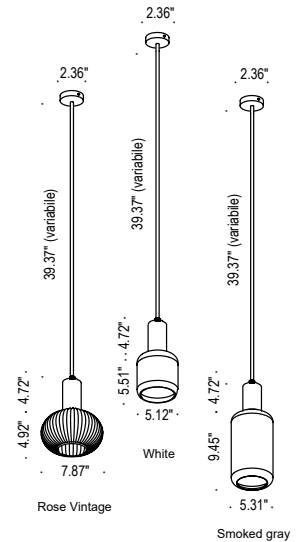

Luce Fuori is a pendant with an aluminum cylinder and steel canopy that has a selection of 3 different glass covers in Rose Vintage, White and Smoked Gray. The cylinder is in painted matte black, with details in natural or burnished brass.

TECHNICAL DATA

Wattage	7W
Power Supply	Integral 120VAC
Light Source	GU10 Bulb Included
Dimming	Dimmable
Construction	Body: Steel, Aluminum
CCT	2700K
CRI	>90
Delivered Lumens	650 lm
Efficacy	92.9 lm/W
Optics	36° Medium
Finishes	Body: Matte Black Painted Reflector: Rose Vintage (Glossy Pink Glass), Smoked Gray (Smoke Gray Glass), White (White Glass) Details: Natural Brass, Burnished Brass
Fixture Dimensions	Ø5.31" x 14.17" h (Smoked Gray) Ø5.12" x 10.23" h (White) Ø7.87" x 9.64" h (Rose Vintage) Cord: 39.37" Variable
IP Rating	IP20

Fixture Dimensions

ORDERING INFORMATION

Example: R10.046.2.RV.ON.US.

R10.046			US
Model No.	Glass Finish	Detail Finish	
R10.046	RV - Rose Vintage GF - Smoked Gray B - White	ON - Natural Brass ONB - Burnished Brass	US