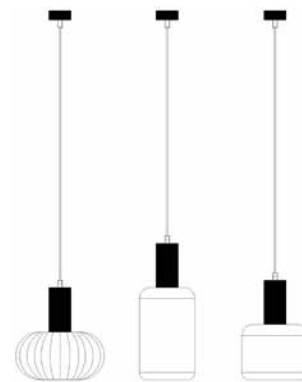

LUCE FUORI

R10.046

Aluminum cylinder, steel canopy, black fabric wire 6.56', decorative glass, bulb included.

IP20

Voltage	Source	Watt	Lumen	CRI	Kelvin	Light beam
120VAC	GU10 dimm	MAX 7W	650 lm	>90	2700K	medium

Ø5.31" x H 14.57"
 Ø5.12" x H 10.63"
 Ø7.87" x H 10.24"

Body	Reflector	Details
 Matte black p.	-	 Natural brass  Burnished brass

PENDENT