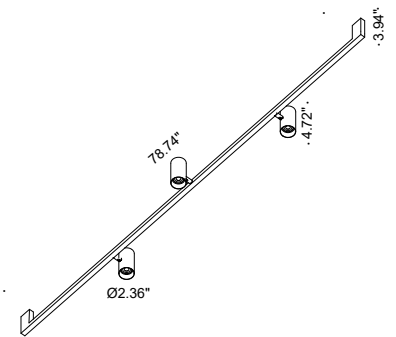

MANIGLIA CON BICCHIERI

Manglia Con Bicchieri is an LED wall or ceiling mounted luminaire made of steel that has 3 adjustable Ø2.4" spotlights made of aluminum. It is suitable for indoor installation and comes in 3 standard finishes. Bulbs by Others.

TECHNICAL DATA

Wattage / Input	Max 10W
Power Supply	120VAC Remote if Low Voltage (Consult Factory)
Light Source	GU10 Bulb, Not Included
Construction	Body: Steel, Aluminum
CCT	Determined by Lamp
Delivered Lumens	Determined by Lamp
Efficacy	Determined by Lamp
Optics	Determined by Lamp
Finishes	Body: Matte Black Painted, Burnished Painted, Iron Painted Details: Natural Brass, Burnished Brass
Fixture Dimensions	78.74" l x 3.94" Head: Ø2.36" x 4.72"
IP Rating	IP20

Fixture Dimensions

ORDERING INFORMATION

Example: R70.062.2.ON.US. Bulb by Others.

R70.062			US
Model No.	Body Finish	Detail Finish	
R70.062	2 - Matte Black Painted 4 - Burnished Painted 7 - Iron Painted	ON - Natural Brass ONB - Burnished Brass	US