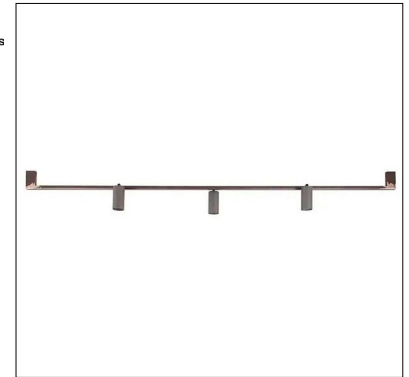

MANIGLIA CON BICCHIERI

Manglia Con Bicchieri is an LED wall or ceiling mounted luminaire made of steel that has 3 adjustable Ø2.4" spotlights made of aluminum. It is suitable for indoor installation and comes in 3 standard finishes. Bulbs by Others.

TECHNICAL DATA

Wattage / Input	Max 10W
Power Supply	120VAC Remote if Low Voltage (Consult Factory)
Light Source	GU10 Bulb, Not Included
Construction	Body: Steel, Aluminum
CCT	Determined by Lamp
Delivered Lumens	Determined by Lamp
Efficacy	Determined by Lamp
Optics	Determined by Lamp
Finishes	Body: Matte Black Painted, Burnished Painted, Iron Painted Details: Natural Brass, Burnished Brass
Fixture Dimensions	78.74" l x 3.94" Head: Ø2.36" x 4.72"
IP Rating	IP20

Fixture Dimensions

ORDERING INFORMATION

Example: R70.062.2.ON.US. Bulb by Others.

R70.062			US
Model No.	Body Finish	Detail Finish	
R70.062	2 - Matte Black Painted 4 - Burnished Painted 7 - Iron Painted	ON - Natural Brass ONB - Burnished Brass	US