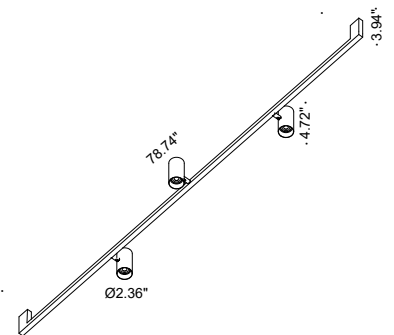

MANIGLIA CON BICCHIERI

Manglia Con Bicchieri is an LED wall or ceiling mounted luminaire made of steel that has 3 adjustable Ø2.4" spotlights made of aluminum. It is suitable for indoor installation and comes in 3 standard finishes. Bulbs by Others.

TECHNICAL DATA

Wattage / Input	Max 10W
Power Supply	Integral 120VAC Remote if Low Voltage (Consult Factory)
Light Source	GU10 Bulb, Not Included
Construction	Body: Steel, Aluminum
CCT	Determined by Lamp
Delivered Lumens	Determined by Lamp
Efficacy	Determined by Lamp
Optics	Determined by Lamp
Finishes	Body: Matte Black Painted, Burnished Painted, Iron Painted Details: Natural Brass, Burnished Brass
Fixture Dimensions	78.74" l x 3.94" Head: Ø2.36" x 4.72"
IP Rating	IP20

Fixture Dimensions

ORDERING INFORMATION

Example: R70.062.2.ON.US. Bulb by Others.

R70.062			US
Model No.	Body Finish	Detail Finish	
R70.062	2 - Matte Black Painted 4 - Burnished Painted 7 - Iron Painted	ON - Natural Brass ONB - Burnished Brass	US