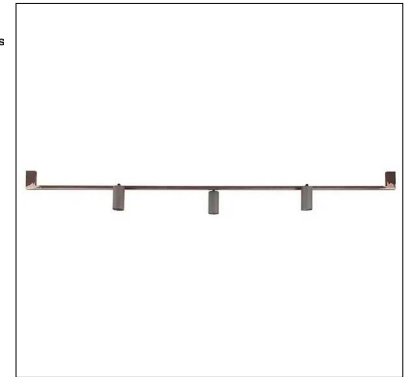

MANIGLIA CON BICCHIERI

Manglia Con Bicchieri is an LED wall or ceiling mounted luminaire made of steel that has 3 adjustable Ø2.4" spotlights made of aluminum. It is suitable for indoor installation and comes in 3 standard finishes. Bulbs by Others.

TECHNICAL DATA

Wattage / Input	Max 10W
Power Supply	Integral 120VAC Remote if Low Voltage (Consult Factory)
Light Source	GU10 Bulb, Not Included
Construction	Body: Steel, Aluminum
CCT	Determined by Lamp
Delivered Lumens	Determined by Lamp
Efficacy	Determined by Lamp
Optics	Determined by Lamp
Finishes	Body: Matte Black Painted, Burnished Painted, Iron Painted Details: Natural Brass, Burnished Brass
Fixture Dimensions	78.74" l x 3.94" Head: Ø2.36" x 4.72"
IP Rating	IP20

Fixture Dimensions

ORDERING INFORMATION

Example: R70.062.2.ON.US. Bulb by Others.

R70.062			US
Model No.	Body Finish	Detail Finish	
R70.062	2 - Matte Black Painted 4 - Burnished Painted 7 - Iron Painted	ON - Natural Brass ONB - Burnished Brass	US