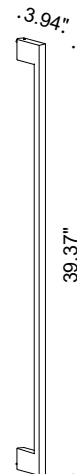

Maniglia is a linear wall or ceiling mounted LED luminaire made of steel that is suitable for indoor installation. It creates a unique beam of light that is available in 2 color temperatures, and 3 standard finishes.

TECHNICAL DATA

| | |
|---------------------------|---|
| Wattage | 14.4W (17.3W per 3.28 ft) |
| Power Supply | Remote 24VDC, not included. See page 2. |
| Light Source | Strip LED, Included - UL Listed |
| Construction | Body: Steel |
| CCT | 2700K, 3000K |
| CRI | >90 |
| Delivered Lumens | — |
| Efficacy | — |
| Optics | — |
| Finishes | Matte Black Painted, Raw Black Iron, Corten |
| Fixture Dimensions | 0.79" x 3.94" x 39.37" h |
| IP Rating | IP20 |

Fixture Dimensions

ORDERING INFORMATION

Example: R70.027.2.27.US. Power supplies sold separately.

| R70.027 | | | US |
|-----------|---|--------------------------|----|
| Model No. | Finish | CCT | |
| R70.027 | 2 - Matte Black Painted 3 - Raw Black Iron 6 - Corten | 27 - 2700K 30 - 3000K | US |