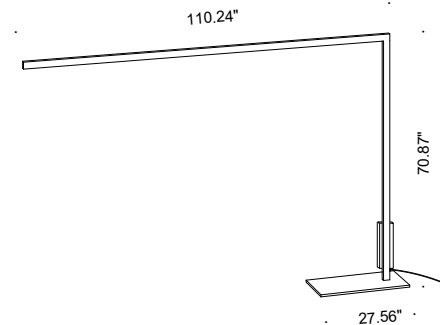

## TECHNICAL DATA

<b>Wattage</b>	21.6W per 3.28 ft (1 m)
<b>Power Supply</b>	120VAC
<b>Light Source</b>	StripLED, Included
<b>Construction</b>	Body: Steel
<b>CCT</b>	2700K
<b>CRI</b>	>90
<b>Delivered Lumens</b>	—
<b>Efficacy</b>	—
<b>Optics</b>	—
<b>Finishes</b>	Raw Black Iron
<b>Fixture Dimensions</b>	111.02" l x 70.87" h x 13.78" base
<b>IP Rating</b>	IP20

Fixture Dimensions

## ORDERING INFORMATION

Example: R30.018.3.27.US.

R30.018			US
<b>Model No.</b>	<b>Finish</b>	<b>CCT</b>	
R30.018	3 - Raw Black Iron	27 - 2700K 30 - 3000K	US

Job Name/Date:

Fixture Type Designation: