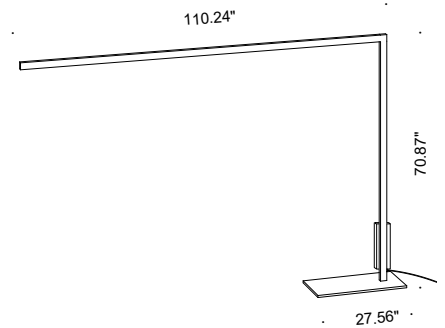

Wattage	21.6W per 3.28 ft (1 m)
Power Supply	Remote 24VDC, not included. See page 2
Light Source	StripLED, Included
Construction	Body: Steel
CCT	2700K (3000K on request)
CRI	>90
Delivered Lumens	—
Efficacy	—
Optics	—
Finishes	Raw Black Iron
Fixture Dimensions	111.02" l x 70.87" h x 13.78" base
IP Rating	IP20

Fixture Dimensions

ORDERING INFORMATION

Example: R30.018.3.27.US. Power Supplies ordered separately.

R30.018	3		US
Model No.	Finish	CCT	
R30.018	3 - Raw Black Iron	27 - 2700K 30 - 3000K (on request)	US

Job Name/Date: