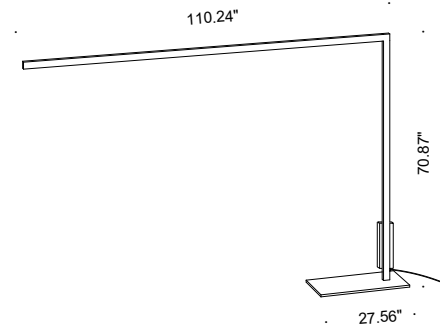

## TECHNICAL DATA

<b>Wattage</b>	21.6W per 3.28 ft (1 m)
<b>Power Supply</b>	Integral 120VAC
<b>Light Source</b>	StripLED, Included
<b>Construction</b>	Body: Steel
<b>CCT</b>	2700K
<b>CRI</b>	>90
<b>Delivered Lumens</b>	—
<b>Efficacy</b>	—
<b>Optics</b>	—
<b>Finishes</b>	Raw Black Iron
<b>Fixture Dimensions</b>	111.02" l x 70.87" h x 13.78" base
<b>IP Rating</b>	IP20

Fixture Dimensions

## ORDERING INFORMATION

Example: R30.018.3.27.US.

R30.018			US
Model No.	Finish	CCT	
R30.018	3 - Raw Black Iron	27 - 2700K 30 - 3000K	US

Job Name/Date:

Fixture Type Designation: