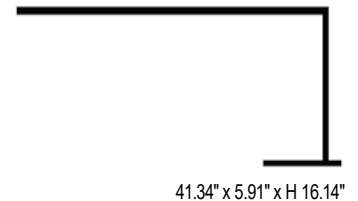

Wattage	17.3W per 3.28 ft (1 m)
Power Supply	Integral 120VAC
Light Source	StripLED, Included
Dimming	Dimmable
Construction	Body: Steel
CCT	2700K, 3000K
CRI	>90
Delivered Lumens	—
Efficacy	—
Optics	—
Finishes	Raw Black Iron, Matte Black Painted
Fixture Dimensions	41.34" l x 16.14" h x 5.91" base
IP Rating	IP20

Fixture Dimensions

ORDERING INFORMATION

Example: R50.010.2.27.US.

R50.010	.		.		.	US
Model No.		Finish		CCT		US
R50.010		2 - Matte Black Painted 3 - Raw Black Iron		27 - 2700K 30 - 3000K		US

Job Name/Date: