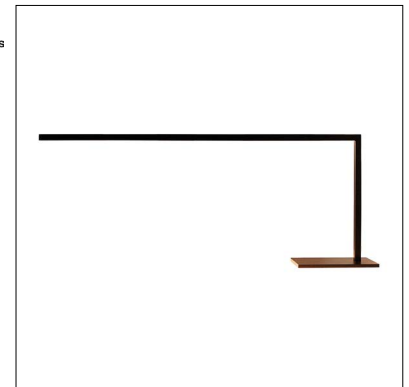

PIANO SOLO

Piano Solo is a plug-in LED bar table lamp made of steel that is perfect for a home or office desk environment. It is available in 2 color temperatures, and 2 standard finishes.

TECHNICAL DATA

Wattage	17.3W per 3.28 ft (1 m)
Power Supply	Integral 120VAC
Light Source	StripLED, Included
Dimming	Dimmable
Construction	Body: Steel
CCT	2700K, 3000K
CRI	>90
Delivered Lumens	—
Efficacy	—
Optics	—
Finishes	Raw Black Iron, Matte Black Painted
Fixture Dimensions	41.34" l x 16.14" h x 5.91" base
IP Rating	IP20

Fixture Dimensions

ORDERING INFORMATION

Example: R50.010.2.27.US.

R50.010	.		.		.	US
Model No.		Finish		CCT		US
R50.010		2 - Matte Black Painted 3 - Raw Black Iron		27 - 2700K 30 - 3000K		US

Job Name/Date: