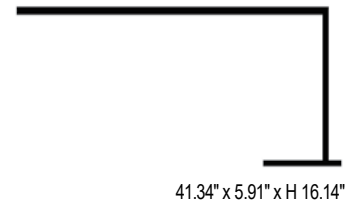

Piano Solo is a plug-in LED bar table lamp made of steel that is perfect for a home or office desk environment. It is available in 2 color temperatures, and 2 standard finishes.

TECHNICAL DATA

Wattage	17.3W per 3.28 ft (1 m)
Power Supply	120VAC
Light Source	StripLED, Included
Dimming	Dimmable
Construction	Body: Steel
CCT	2700K, 3000K
CRI	>90
Delivered Lumens	—
Efficacy	—
Optics	—
Finishes	Raw Black Iron, Matte Black Painted
Fixture Dimensions	41.34" l x 16.14" h x 5.91" base
IP Rating	IP20

Fixture Dimensions

ORDERING INFORMATION

Example: R50.010.2.27.US.

R50.010	.		.		.	US
Model No.		Finish		CCT		US
R50.010		2 - Matte Black Painted 3 - Raw Black Iron		27 - 2700K 30 - 3000K		US

Job Name/Date: