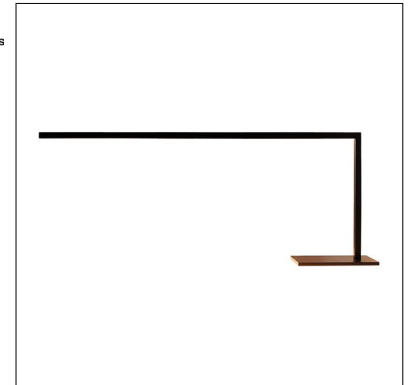

Piano Solo is a plug-in LED bar table lamp made of steel that is perfect for a home or office desk environment. It is available in 2 color temperatures, and 2 standard finishes.

TECHNICAL DATA

Wattage	17.3W per 3.28 ft (1 m)
Power Supply	120VAC
Light Source	StripLED, Included
Dimming	Dimmable
Construction	Body: Steel
CCT	2700K, 3000K
CRI	>90
Delivered Lumens	—
Efficacy	—
Optics	—
Finishes	Raw Black Iron, Matte Black Painted
Fixture Dimensions	41.34" l x 16.14" h x 5.91" base
IP Rating	IP20

Fixture Dimensions

ORDERING INFORMATION

Example: R50.010.2.27.US.

R50.010	.		.		.	US
Model No.		Finish		CCT		US
R50.010		2 - Matte Black Painted 3 - Raw Black Iron		27 - 2700K 30 - 3000K		US

Job Name/Date: