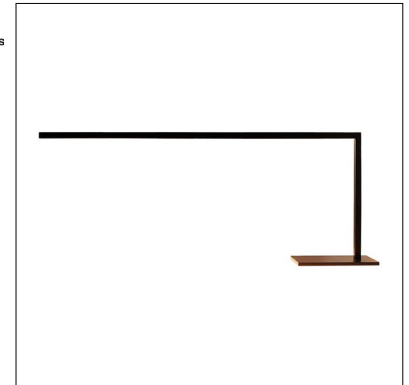

# PIANO SOLO

Piano Solo is a plug-in LED bar table lamp made of steel that is perfect for a home or office desk environment. It is available in 2 color temperatures, and a matte black standard finish.

## TECHNICAL DATA

<b>Wattage</b>	17.3W per 3.28 ft (1 m)
<b>Power Supply</b>	120VAC
<b>Light Source</b>	StripLED, Included
<b>Dimming</b>	Dimmable
<b>Construction</b>	Body: Steel
<b>CCT</b>	2700K, 3000K
<b>CRI</b>	>90
<b>Delivered Lumens</b>	—
<b>Efficacy</b>	—
<b>Optics</b>	—
<b>Finishes</b>	Matte Black Painted
<b>Fixture Dimensions</b>	41.34" l x 16.14" h x 5.91" base
<b>IP Rating</b>	IP20