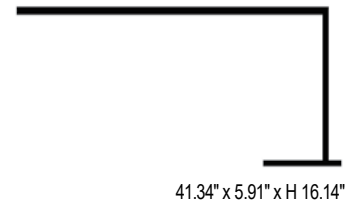

## TECHNICAL DATA

<b>Wattage</b>	17.3W per 3.28 ft (1 m)
<b>Power Supply</b>	120VAC
<b>Light Source</b>	StripLED, Included
<b>Dimming</b>	Dimmable
<b>Construction</b>	Body: Steel
<b>CCT</b>	2700K, 3000K
<b>CRI</b>	>90
<b>Delivered Lumens</b>	—
<b>Efficacy</b>	—
<b>Optics</b>	—
<b>Finishes</b>	Matte Black Painted
<b>Fixture Dimensions</b>	41.34" l x 16.14" h x 5.91" base
<b>IP Rating</b>	IP20

Fixture Dimensions