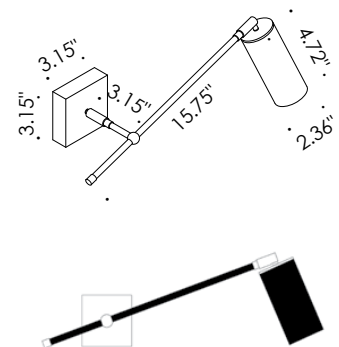

# BICCHIERE SPOSTATO

Bicchiere (Glass) Spostato is an adjustable, wall mounted LED spotlight with a steel or brass canopy and rod, and an aluminum or brass cylinder. It is available in 2700K with 7 standard body finishes.

## TECHNICAL DATA

<b>Wattage</b>	Max 7W
<b>Power Supply</b>	120VAC
<b>Light Source</b>	GU10 Bulb, Included
<b>Dimming</b>	Dimmable
<b>Construction</b>	Body: Steel or Brass Rod: Aluminum or Brass
<b>CCT</b>	2700K
<b>CRI</b>	>90
<b>Delivered Lumens</b>	650 lm
<b>Efficacy</b>	92.9 lm/W
<b>Optics</b>	36° Medium
<b>Finishes</b>	Body: Natural Brass, Brushed Brass, Burnished Brass, Matte White Painted, Matte Black Painted, Burnished Painted, Iron Painted Details: Natural Brass, Burnished Brass
<b>Fixture Dimensions</b>	Head: Ø2.36" x 4.72" Rod: 15.75" l Canopy: 3.15" x 3.15" Connector: 3.15"
<b>IP Rating</b>	IP20

Fixture Dimensions