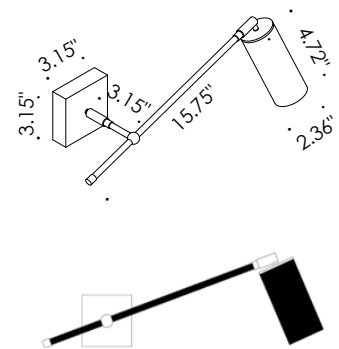

BICCHIERE SPOSTATO

Bicchiere (Glass) Spostato is an adjustable, wall mounted LED spotlight with a steel or brass canopy and rod, and an aluminum or brass cylinder. It is available in 2700K with 7 standard body finishes.

TECHNICAL DATA

Wattage	Max 7W
Power Supply	Integral 120VAC
Light Source	GU10 Bulb, Included
Dimming	Dimmable
Construction	Body: Steel or Brass Rod: Aluminum or Brass
CCT	2700K
CRI	>90
Delivered Lumens	650 lm
Efficacy	92.9 lm/W
Optics	36° Medium
Finishes	Body: Natural Brass, Brushed Brass, Burnished Brass, Matte White Painted, Matte Black Painted, Burnished Painted, Iron Painted Details: Natural Brass, Burnished Brass
Fixture Dimensions	Head: Ø2.36" x 4.72" Rod: 15.75" l Canopy: 3.15" x 3.15" Connector: 3.15"
IP Rating	IP20

Fixture Dimensions

ORDERING INFORMATION

Example: R70.072.ON.ON.US.

R70.072			US
Model No.	Body Finish	Detail Finish	
R70.072	ON - Natural Brass ONS - Brushed Brass ONB - Burnished Brass 1 - Matte White Painted 2 - Matte Black Painted 4 - Burnished Painted 7 - Iron Painted	ON - Natural Brass ONB - Burnished Brass	US