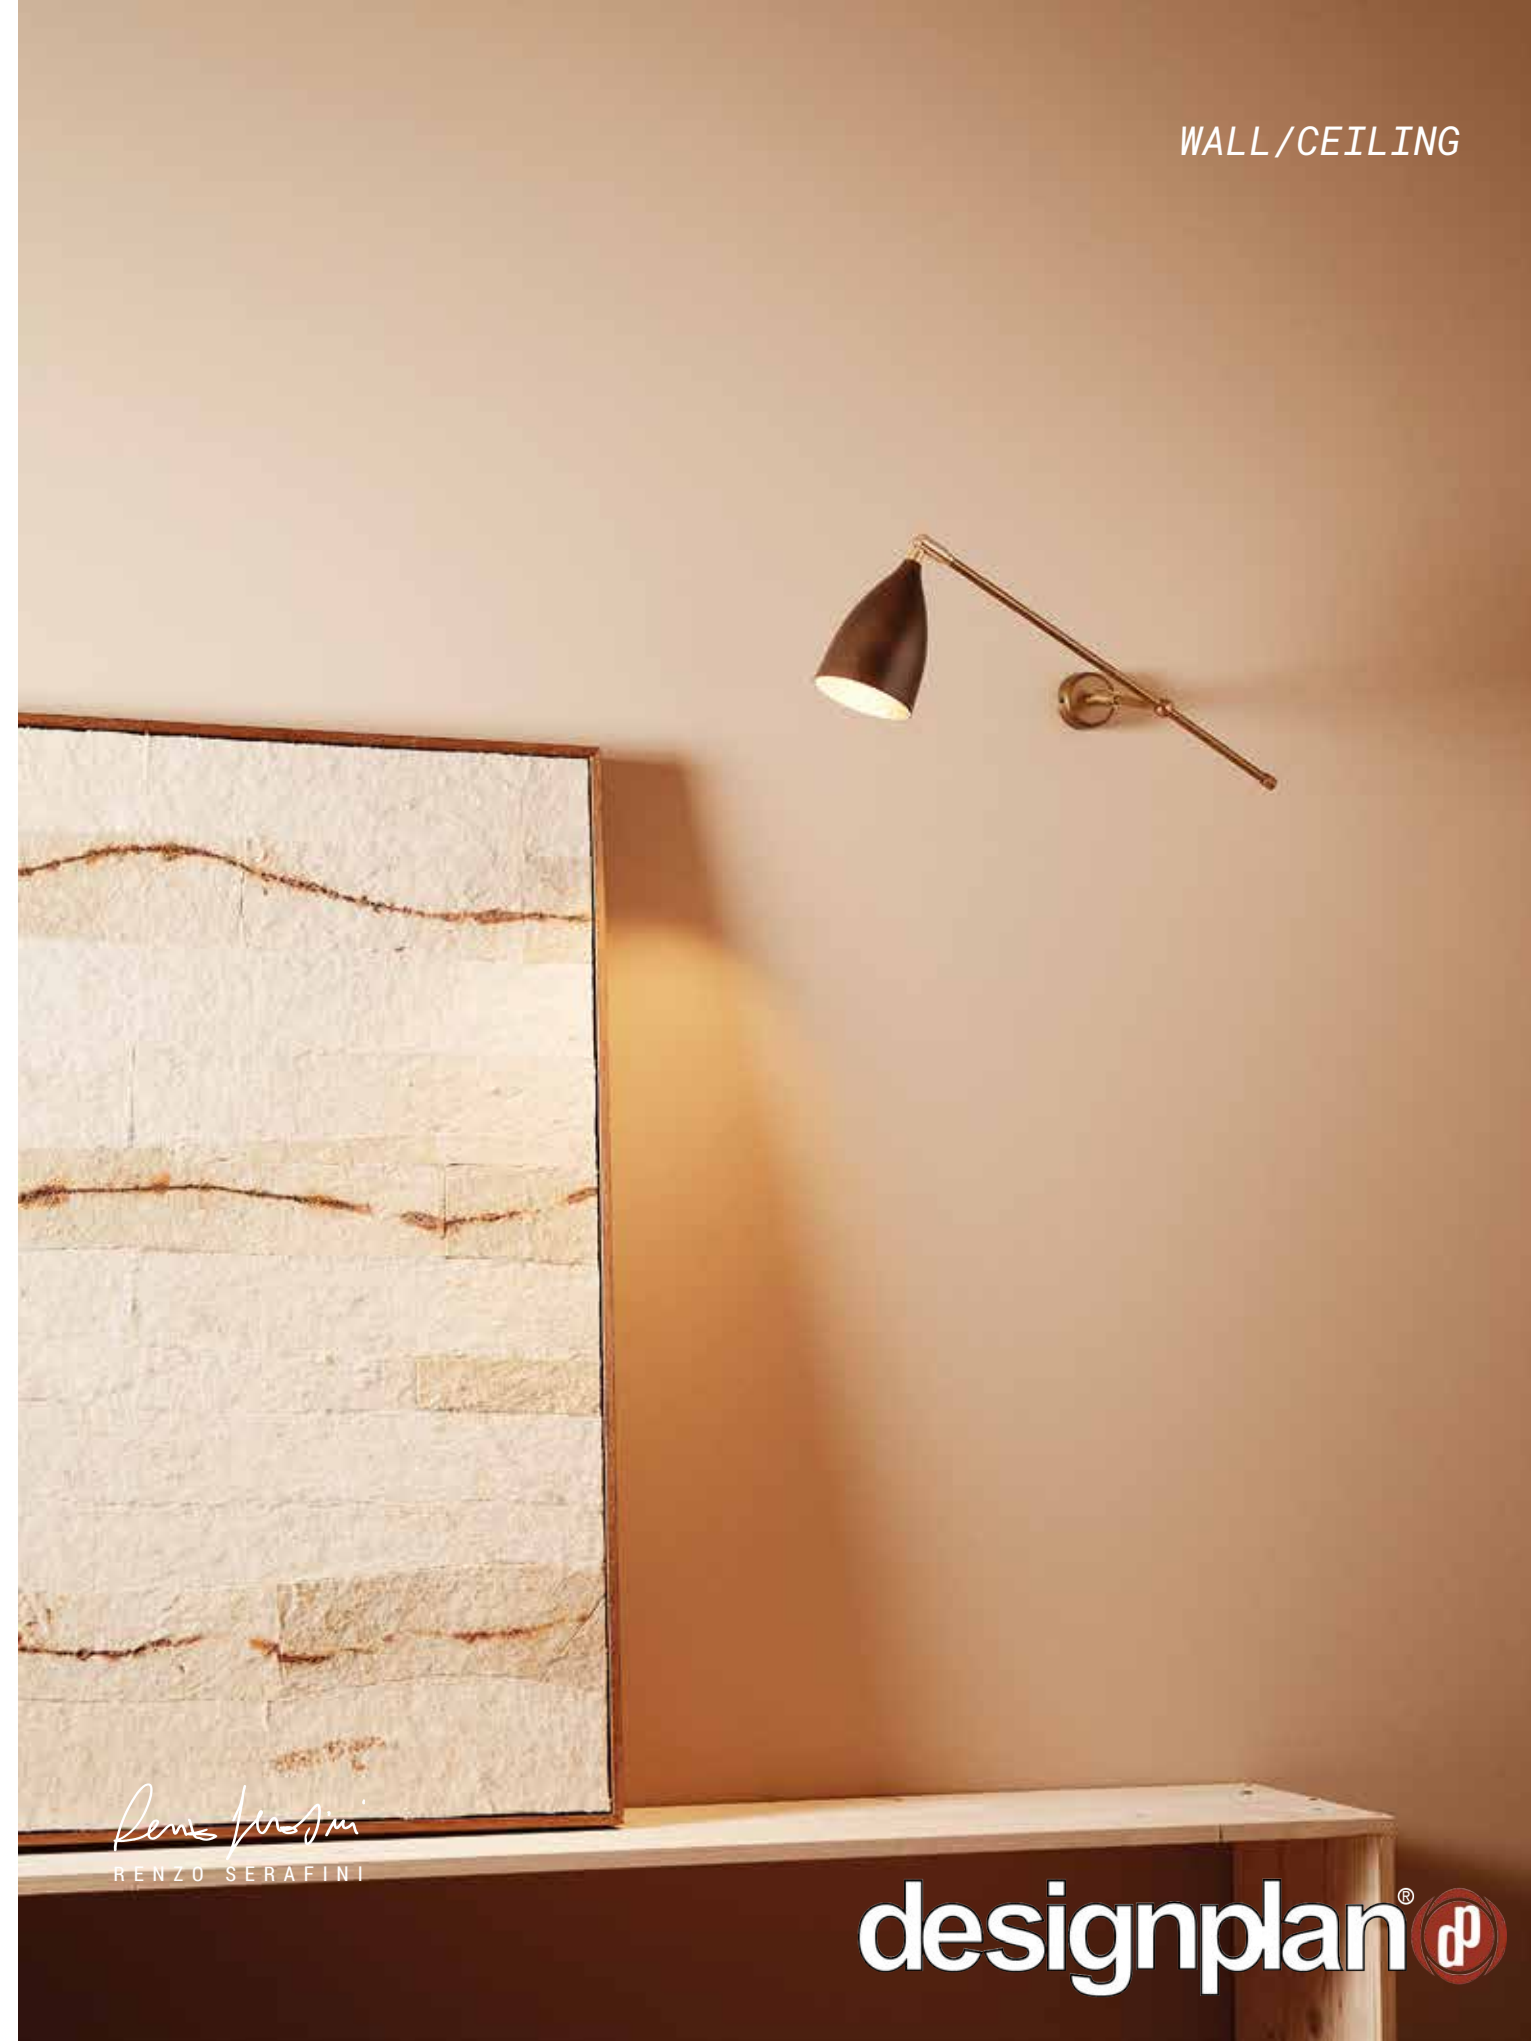

CONO SPOSTATO

R70.061

Brass canopy and rods,
aluminum reflector,
bulb not included.

IP20

| Voltage | Source | Watt | Lumen | CRI | Kelvin | Light beam |
|---------|--------|---------|-------|-----|--------|------------|
| 120VAC | GU10 | MAX 10W | - | - | - | - |

17.72" x 8.66" x H 7.87"

| Body | Reflector | Details |
|--|--|---|
|  Natural brass, Burnished copper p. |  Orange gold p. |  Natural brass |

WALL/CEILING

Renzo Serafini
RENZO SERAFINI