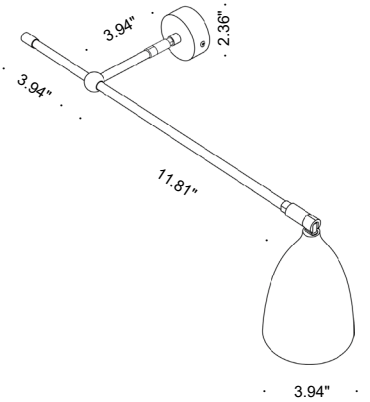

CONO SPOSTATO

Cono (Cone) Spostato is a low voltage, adjustable, wall mounted LED spotlight that is made of brass, with an aluminum reflector. The body is natural brass and burnished copper painted with an orange gold reflector. Bulb by others.

TECHNICAL DATA

Wattage / Input	Max 10W
Power Supply	Integral 120VAC
Light Source	GU10 Bulb, not included
Dimming	On / Off
Construction	Body: Brass, Aluminum
CCT	Determined by Bulb
Delivered Lumens	Determined by Bulb
Efficacy	Determined by Bulb
Optics	Determined by Bulb
Finishes	Body: Natural Brass + Burnished Copper Painted Reflector: Orange Gold Painted Details: Natural Brass
Fixture Dimensions	Pole: 15.75" Rod: 3.94" Base: Ø2.38" Head: Ø3.91"
IP Rating	IP20

Fixture Dimensions

ORDERING INFORMATION

Example: R70.061.US. Bulb by Others.

R70.061	US
Model No.	
R70.061	US

Job Name/Date:

Fixture Type Designation: