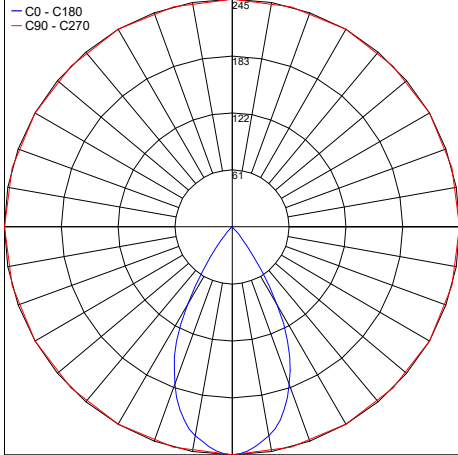

PHOTOMETRIC DATA - Note: All Photometry is 3000K - Wide Beam 60°

Maximum Candela = 244.7