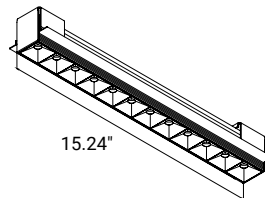

15.24"

Elite 12 T

ACCESSORIES