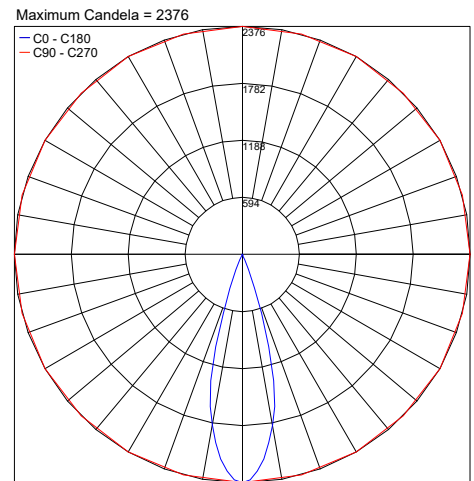

## PHOTOMETRIC DATA - Note: All Photometry is 3000K - Medium Beam 30°

PHOTOMETRIC FILENAME : ELITE\_T\_3000K\_MEDIUM\_30°\_CC\_HO\_1.4IN.IES

PHOTOMETRIC FILENAME : ELITE\_T\_3000K\_MEDIUM\_30°\_CC\_HO\_2.7IN.IES