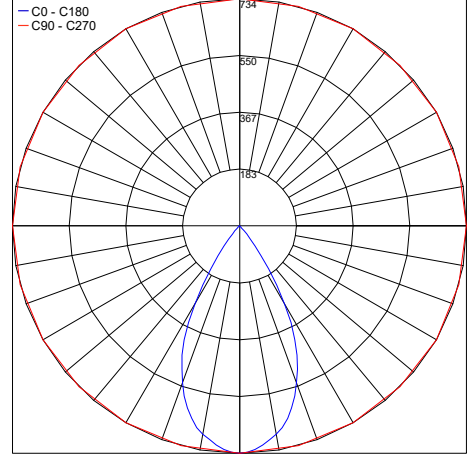

Maximum Candela = 733.9

PHOTOMETRIC FILENAME : ELITE_T_3000K_WIDE_60°_CC_HO_3.9IN.IES

Maximum Candela = 1223.2