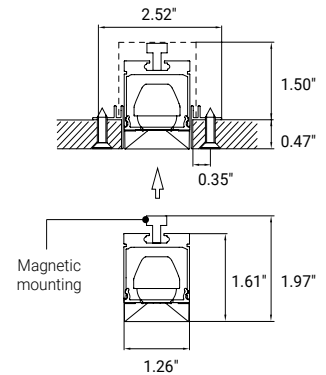

TECHNICAL DATA

Wattage / Input	2.2W (1 T), 4.5W (2 T), 6.7W (3 T), 11.2W (5 T), 17.9W (8 T), 22.4W (10 T), 26.9W (12 T)
Power Supply	Remote 700mA, not included. See page 2.
Construction	Body: Extruded Aluminum Lens: Anti-glare Black Louver
CCT	3000K, 4000K
CRI	>80
Delivered Lumens	See chart on page 2
Efficacy	See chart on page 2
Optics	30°, 60° (UGR<19)
LED Source	High Output PCB LED
Lumen Maintenance	50,000 hrs L80, B10 (Ta 25°C)
Color Consistency	3-Step MacAdam
Finishes	White (RAL 9016)
Fixture Dimensions	See chart on page 2
Fixture Cutout	L + 0.08" x 1.46" | 3.94" minimum height
IP Rating	IP20

Fixture Dimensions