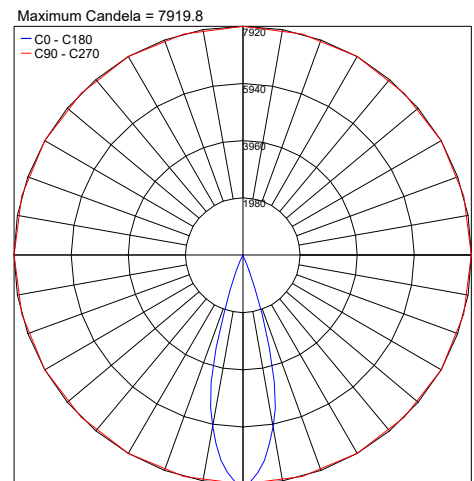

PHOTOMETRIC FILENAME : ELITE_T_3000K_MEDIUM_30°_CC_HO_12.8IN.IES