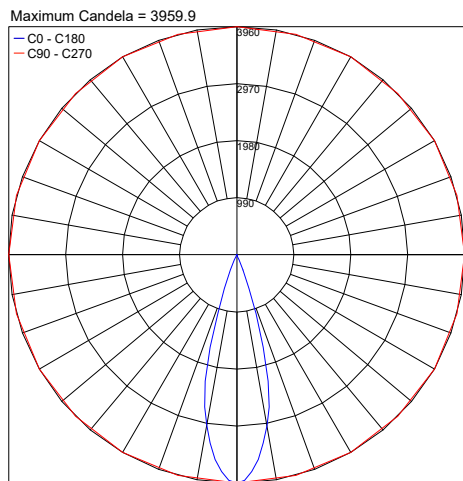

PHOTOMETRIC FILENAME : ELITE_T_3000K_MEDIUM_30°_CC_HO_6.5IN.IES