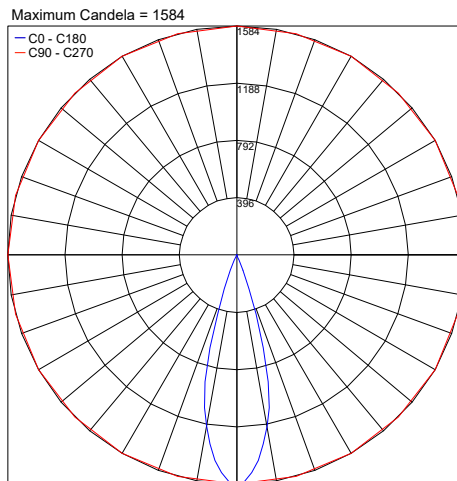

## PHOTOMETRIC DATA - Note: All Photometry is 3000K - Medium Beam 30°

PHOTOMETRIC FILENAME : ELITE\_T\_3000K\_MEDIUM\_30°\_CC\_HO\_1.4IN.IES

PHOTOMETRIC FILENAME : ELITE\_T\_3000K\_MEDIUM\_30°\_CC\_HO\_2.7IN.IES