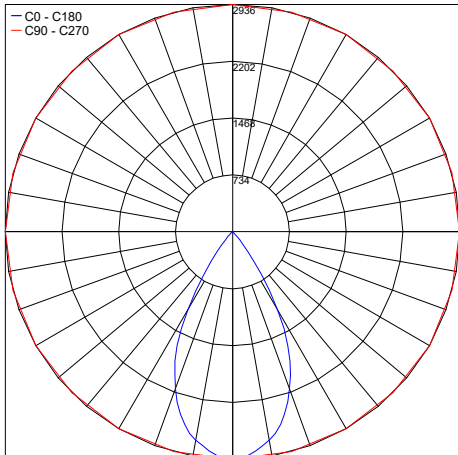

PHOTOMETRIC FILENAME : ELITE_T_3000K_WIDE_60°_CC_HO_15.2IN.IES

Job Name/Date:

Fixture Type Designation: