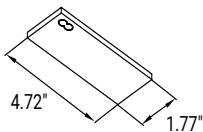

5.3020.0100.0000.40

Driver Cover

4.72" x 1.77"

Recommended for Elite 1, 2 and 3

Job Name/Date:

Fixture Type Designation: