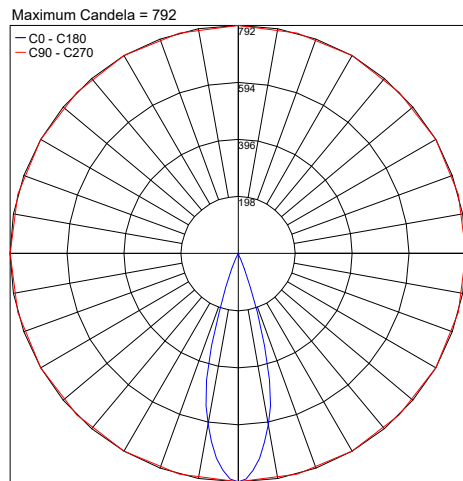

PHOTOMETRIC DATA - Note: All Photometry is 3000K - Medium Beam 30°

PHOTOMETRIC FILENAME : ELITE_T_3000K_MEDIUM_30°_CC_HO_1.4IN.IES