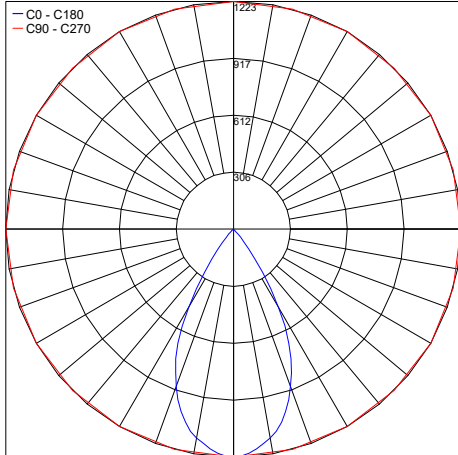

PHOTOMETRIC DATA - Note: All Photometry is 3000K - Wide Beam 60°

Maximum Candela = 244.7

Maximum Candela = 489.3

Maximum Candela = 733.9

Maximum Candela = 1223.2

Maximum Candela = 1957.2

Maximum Candela = 2446.5

Maximum Candela = 2935.8

Job Name/Date:

Fixture Type Designation: