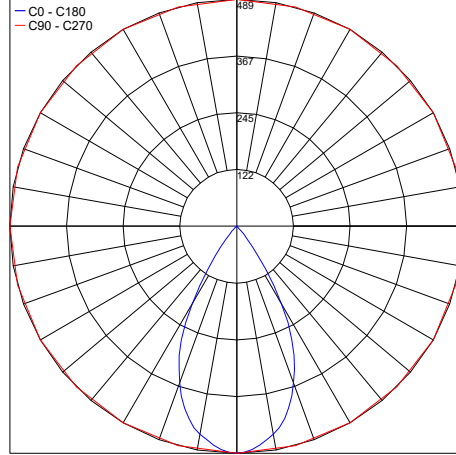

Maximum Candela = 489.3