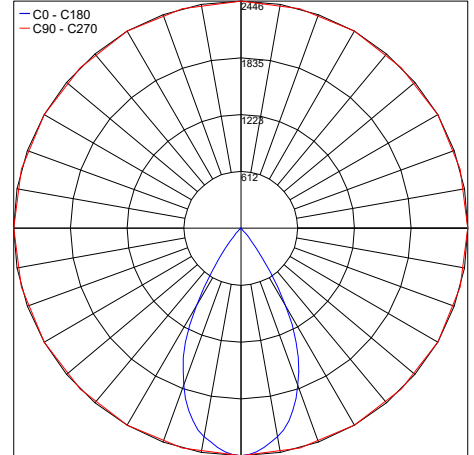

Maximum Candela = 2446.5

PHOTOMETRIC FILENAME : ELITE_T_3000K_WIDE_60°_CC_HO_12.8IN.IES

Maximum Candela = 2935.8