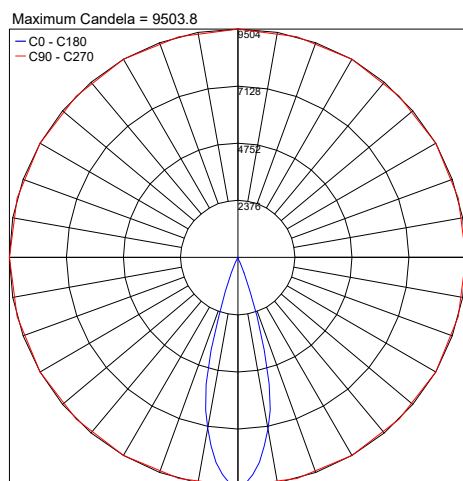

PHOTOMETRIC FILENAME : ELITE_T_3000K_MEDIUM_30°_CC_HO_15.2IN.IES

Job Name/Date:

Fixture Type Designation: