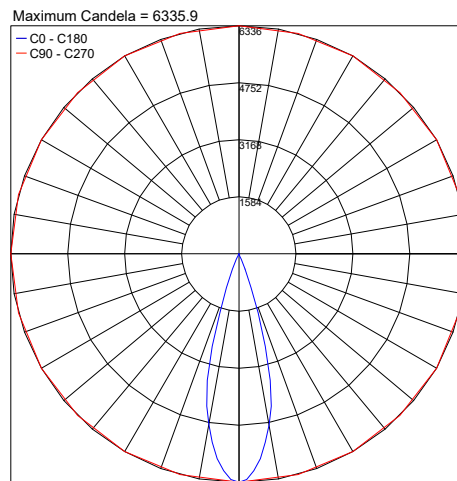

PHOTOMETRIC FILENAME : ELITE_T_3000K_MEDIUM_30°_CC_HO_10.2IN.IES