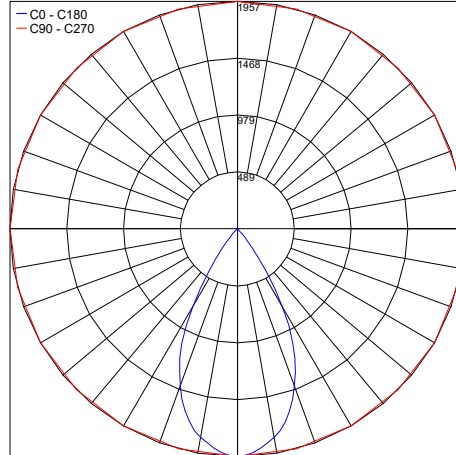

Maximum Candela = 1957.2