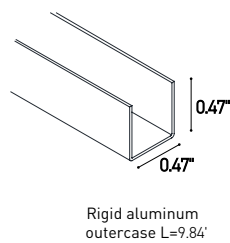

Installation notes

Mounting accessories (pag. 272)

Cod. **PRO-AL-10x11-AL**

Cod. **CLIP-S-8x9.5.F/W**

Cod. **CLIP-AC-9.5x6.5-AC**

Cod. **SNK-AC-10x11-AC**

Cod. **SNK2-AC-10x11-AC**