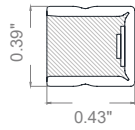

LED module: 1.17"
 Length max single end power cable (24/48VDC): 22.97/45.93'
 Length max double end power cable (24/48VDC): 45.93/91.86'

1 m = 3.28 ft

Electrical and lighting features (1 m = 3.28 ft)

LED Type	Working Temperature °C	CRI	Power (W/mt)	LED/mt	IP rating	Dimmable	Optic
SMD 3014	-30/+55	85	8	204	65/68	Yes	120°

1 m = 3.28 ft

LED module: 1.17"
Length max single end power cable (24/48VDC): 19.69/39.37'
Length max double end power cable (24/48VDC): 39.37/78.74'

Electrical and lighting features (1 m = 3.28 ft)

LED Type	Working Temperature °C	CRI	Power (W/mt)	LED/mt	IP rating	Dimmable	Optic
SMD 3014	-30/+55	85	11	204	65/68	Yes	120°
Code	Color Temperature (K)*	Luminous Flux (lm/mt)**		Voltage	IP	Beam angle diagram	
LL10- V .24/48.65/68.MD	2700	345		24 / 48VDC	65 / 68		
LL10- W .24/48.65/68.MD	3050	420					
LL10- N .24/48.65/68.MD	4250	395					
LL10- C .24/48.65/68.MD	5100	375					