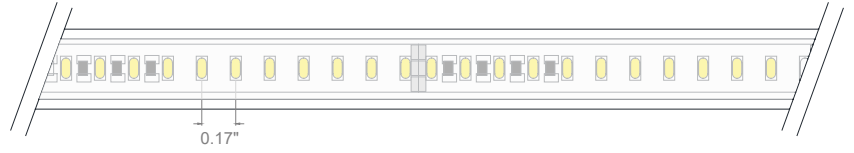

MIDI LINE / Total Light / LLTW4

Description

Available sizes and lengths

Vertical bendable LED strip IP65-68 rated for indoor or outdoor use. 120+120 LED meters, tunable white 2000K-3200K. Opal PVC outercase 0.39" x 0.43", opal resin with protection against UV rays and to the corrosive action of salt. Not cuttable. Custom size length. 12W/m, 24VDC, dimmable.

1 m = 3.28 ft

LED module: 1.97"
Length max single end power cable (24VDC): 16.40'
Length max double end power cable (24VDC): 32.81'

Electrical and lighting features (1 m = 3.28 ft)

LED Type	Working Temperature °C	CRI	Power (W/mt)	LED/mt	IP rating	Dimmable	Optic
SMD 3014	-30/+55	85	12	120+120	65/68	Yes	120°

Code	Color Temperature (K)	Luminous Flux (lm/mt)*	Voltage	IP
LLTW4-24.65/68.MG	2000 3200	680	24VDC	68