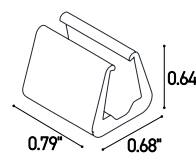

Installation notes

Mounting accessories (pag. 272)

Silicone clip
Cod. **CLIP-S-8x9.5.F/W**