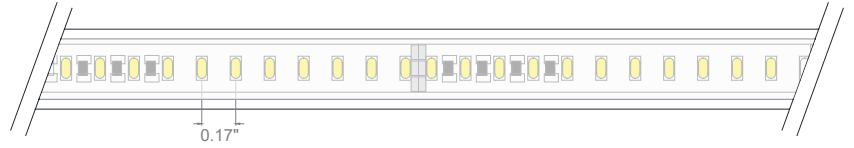

MIDI LINE / Total Light / LLTW3

Description

Available sizes and lengths

Vertical bendable LED strip IP65-68 rated for indoor or outdoor use. 120+120 LED meters, tunable white 2900K-4500K. Opal PVC outer case 0.39" x 0.43", opal resin with protection against UV rays and to the corrosive action of salt. Not cuttable. Custom size length. 12W/m, 24VDC, dimmable.

1 m = 3.28 ft

LED module: 1.97"
Length max single end power cable (24VDC): 16.40'
Length max double end power cable (24VDC): 32.81'

Electrical and lighting features (1 m = 3.28 ft)

LED Type	Working Temperature °C	CRI	Power (W/mt)	LED/mt	IP rating	Dimmable	Optic
SMD 3014	-30/+55	85	12	120+120	65/68	Yes	120°

Code	Color Temperature (K)	Luminous Flux (lm/mt)*	Voltage	IP
LLTW3-24.65/68.MG	2900 4500	780	24VDC	68

0° 30° 90°
C0/C180 — C90/270 —