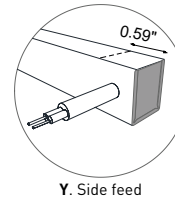

Colors and finishing (pag. 266)

Power cable exit and Area with reduced light