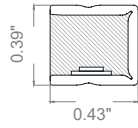

MIDI LINE / Side Light / LL9

Description

Available sizes and lengths

Horizontal bendable LED strip IP65-68 rated for indoor or outdoor use. 204 LED meters, available with different color temperature. White PVC outercase 0.39" x 0.43", opal resin with protection against UV rays and to the corrosive action of salt. Not cuttable. Custom size length. 8W/m, 24/48VDC, Dimmable.