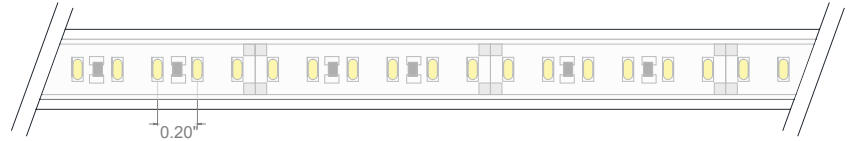

LED module: 1.17"
 Length max single end power cable (24/48VDC): 22.97/45.93'
 Length max double end power cable (24/48VDC): 45.93/91.86'

1 m = 3.28 ft

Electrical and lighting features (1 m = 3.28 ft)

LED Type	Working Temperature °C	CRI	Power (W/mt)	LED/mt	IP rating	Dimmable	Optic
SMD 3014	-30/+55	85	8	204	65/68	Yes	120°