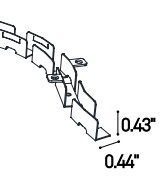

Cod. **SNK2-AC-10x11-AC**