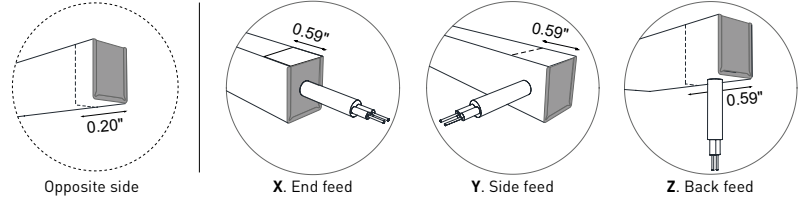

Colors and finishing (pag. 266)

Power cable exit and Area with reduced light