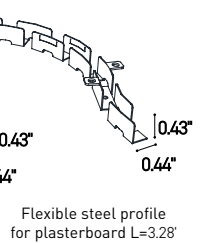

Installation notes

Mounting accessories (pag. 272)

Cod. **PRO-AL-10x11-AL**

Cod. **CLIP-S-8x9.5.F/W**

Cod. **CLIP-AC-9.5x6.5-AC**

Cod. **SNK-AC-10x11-AC**

Cod. **SNK2-AC-10x11-AC**