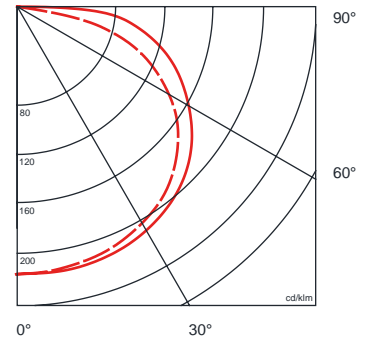

0° 30° 90°
C0/C180 — C90/270 - - -