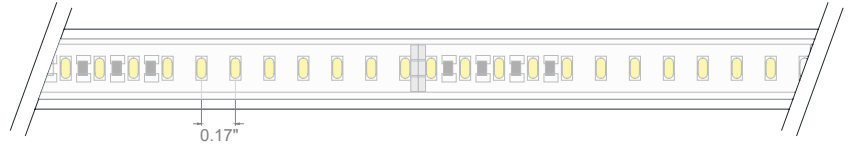

MIDI LINE / Top Light / LLTW2

Description

Available sizes and lengths

Vertical bendable LED strip IP65-68 rated for indoor or outdoor use. 120+120 LED meters, tunable white 2900K-5600K. White PVC outercase 0.39" x 0.43", opal resin with protection against UV rays and to the corrosive action of salt. Not cuttable. Custom size length. 12W/m, 24VDC, dimmable.

1 m = 3.28 ft

LED module: 1.97"
Length max single end power cable(24VDC): 16.40'
Length max double end power cable (24VDC): 32.81'

Electrical and lighting features (1 m = 3.28 ft)

LED Type	Working Temperature °C	CRI	Power (W/mt)	LED/mt	IP rating	Dimmable	Optic
SMD 3014	-30/+55	85	12	120+120	65/68	Yes	120°

Code	Color Temperature (K)	Luminous Flux (lm/mt)*	Voltage	IP
LLTW2-24.65/68.MD	2900 5600	680	24VDC	68

0° 30° 60° 90°
C0/C180 ——— C90/270 - - - -
cd/Mtm