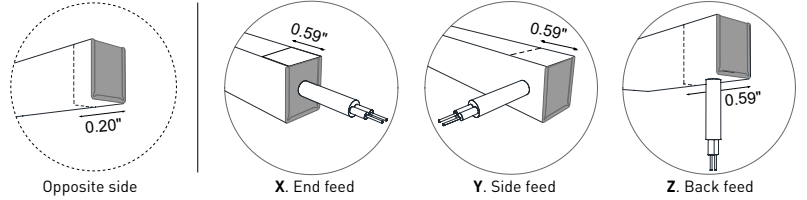

Colors and finishing (pag. 266)

Power cable exit and Area with reduced light