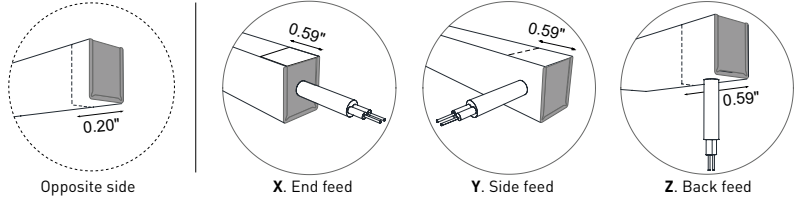

Colors and finishing (pag. 266)

Power cable exit and Area with reduced light