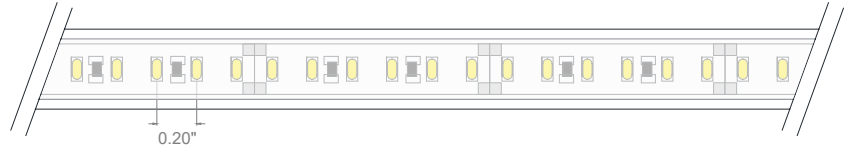

MIDI LINE / Side Light / LL10

Description

Available sizes and lengths

Horizontal bendable LED strip IP65-68 rated for indoor or outdoor use. 204 LED meters, available with different color temperature. White PVC outercase 0.39" x 0.43", opal resin with protection against UV rays and to the corrosive action of salt. Not cuttable. Custom size length. 11W/m, 24/48VDC Dimmable.

1 m = 3.28 ft