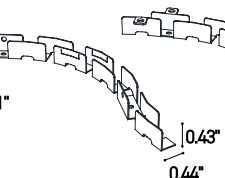

Cod. **SNK-AC-10x11-AC**