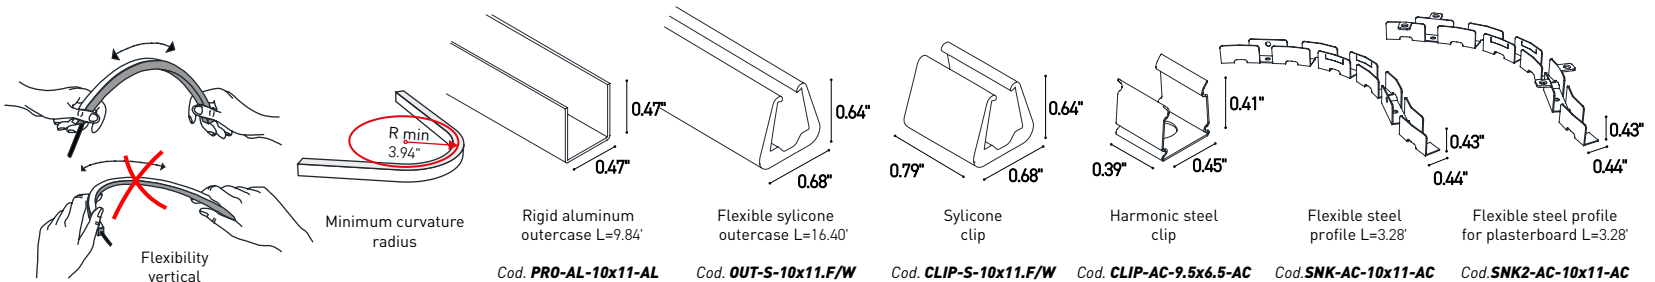

Installation notes

Mounting accessories (pag. 272)

* Mentioned lumens are typical values. Due to tolerance of the production process and the electrical components, values for light output and electrical power can vary up to 5%. Binning: 2-3 MacAdam.