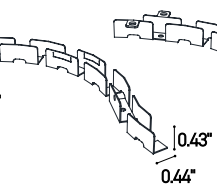

Flexible steel profile for plasterboard L=3.28'
Cod. **SNK2-AC-10x11-AC**

Flexible steel profile for plasterboard L=3.28'
Cod. **SNK-AC-10x11-AC**