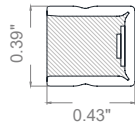

1 m = 3.28 ft

LED module: 1.17"
Length max single end power cable (24/48VDC): 19.69/39.37'
Length max double end power cable (24/48VDC): 39.37/78.74'

Electrical and lighting features (1 m = 3.28 ft)

LED Type	Working Temperature °C	CRI	Power (W/mt)	LED/mt	IP rating	Dimmable	Optic
SMD 3014	-30/+55	85	11	204	65/68	Yes	120°
Code	Color Temperature (K)*	Luminous Flux (lm/mt)**		Voltage	IP	Beam angle diagram	
LL10- V .24/48.65/68.MD	2700	345		24 / 48VDC	65 / 68		
LL10- W .24/48.65/68.MD	3050	420					
LL10- N .24/48.65/68.MD	4250	395					
LL10- C .24/48.65/68.MD	5100	375					

1 m = 3.28 ft

LED module: 1.97"
Length max single end power cable(24VDC): 16.40'
Length max double end power cable (24VDC): 32.81'

Electrical and lighting features (1 m = 3.28 ft)

LED Type	Working Temperature °C	CRI	Power (W/mt)	LED/mt	IP rating	Dimmable	Optic
SMD 3014	-30/+55	85	12	120+120	65/68	Yes	120°