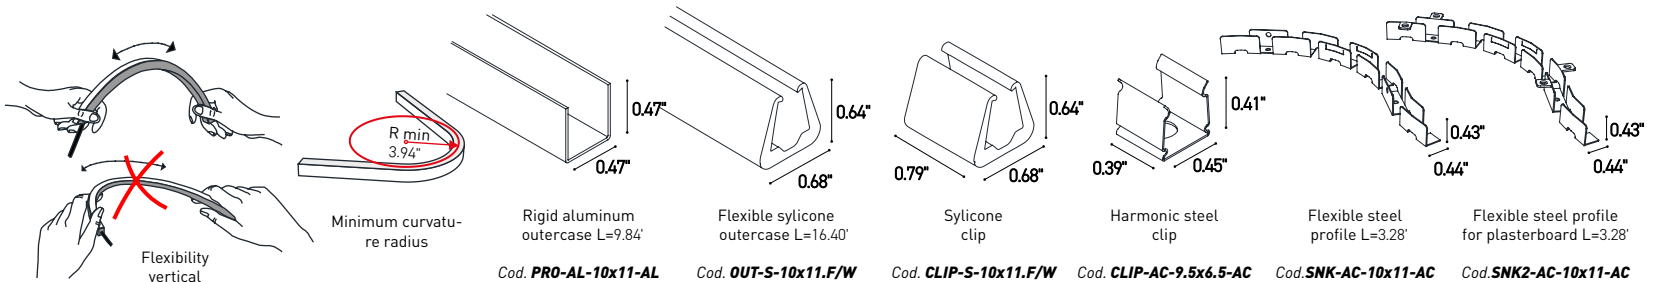

Installation notes

Mounting accessories (pag. 272)

* On request also available Extra Warm White **V8** - 2000K, **V2** - 2400K and **V5** - 2700K.

** Mentioned lumens are typical values. Due to tolerance of the production process and the electrical components, values for light output and electrical power can vary up to 5%. Binning: 2-3 MacAdam.

List of accessories: pag. 270