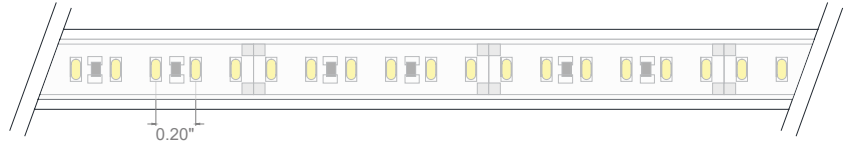

MIDI LINE / Total Light / LL9

Description

Available sizes and lengths

Vertical bendable LED strip IP65-68 rated for indoor or outdoor use. 204 LED meters, available with different color temperature. Opal PVC outercase 0.39" x 0.43", opal resin with protection against UV rays and to the corrosive action of salt. Not cuttable. Custom size length. 8W/m, 24/48VDC, dimmable.

1 m = 3.28 ft

LED module: 1.17"
Length max single end power cable (24/48V): 22.97/45.93'
Length max double end power cable (24/48VDCVDC): 45.93/91.86'

Electrical and lighting features (1 m = 3.28 ft)

LED Type	Working Temperature °C	CRI	Power (W/mt)	LED/mt	IP rating	Dimmable	Optic
SMD 3014	-30/+55	85	8	204	65/68	Yes	120°

Code	Color Temperature [K]*	Luminous Flux [lm/mt]**	Voltage	IP
LL9-V.24/48.65/68.MG	2850	430	24 / 48VDC	65 / 68
LL9-W.24/48.65/68.MG	3200	490		
LL9-N.24/48.65/68.MG	4750	500		
LL9-C.24/48.65/68.MG	5800	505