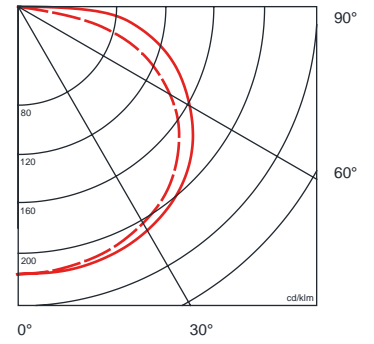

C0/C180 — C90/270 —