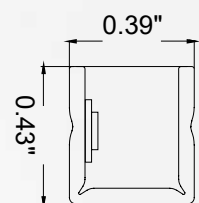

presentation from pag. 155
technical info from pag. 158

*1 m = 3.28 ft

	Available colors	CRI	Voltage [Volt]	LED / m	Efficiency [lm/W]	Power [W/m]	End power cable	
							single [ft]	double[ft]
LL 9		85	24 48	204	34	8	22.97' 45.93'	45.93' 91.86'
LL 10		85	24 48	204	38	11	19.69' 39.37'	39.37' 78.74'
	Available colors	CRI	Voltage [Volt]	LED / m	Efficiency [lm/W]	Power [W/m]	End power cable	
							single [ft]	double[ft]
LL TW2		85	24	120+120	56	12	16.40'	32.81'
LL TW3		85	24	120+120	56	12	16.40'	32.81'
LL TW4		85	24	120+120	56	12	16.40'	32.81'
	Available colors	CRI	Voltage [Volt]	LED / m	Efficiency [lm/W]	Power [W/m]	End power cable	
							single [ft]	double[ft]
LL RGB3		80	24	120	24	15.5	16.40'	32.81'

LED module: 1.17"
 Length max single end power cable (24/48VDC): 22.97/45.93'
 Length max double end power cable (24/48VDC): 45.93/91.86'

1 m = 3.28 ft

Electrical and lighting features (1 m = 3.28 ft)

LED Type	Working Temperature °C	CRI	Power (W/mt)	LED/mt	IP rating	Dimmable	Optic
SMD 3014	-30/+55	85	8	204	65/68	Yes	120°

1 m = 3.28 ft

LED module: 1.17"
Length max single end power cable (24/48VDC): 19.69/39.37'
Length max double end power cable (24/48VDC): 39.37/78.74'

Electrical and lighting features (1 m = 3.28 ft)

LED Type	Working Temperature °C	CRI	Power (W/mt)	LED/mt	IP rating	Dimmable	Optic
SMD 3014	-30/+55	85	11	204	65/68	Yes	120°
Code	Color Temperature (K)*	Luminous Flux (lm/mt)**		Voltage	IP	Beam angle diagram	
LL10- V .24/48.65/68.MD	2700	345		24 / 48VDC	65 / 68		
LL10- W .24/48.65/68.MD	3050	420					
LL10- N .24/48.65/68.MD	4250	395					
LL10- C .24/48.65/68.MD	5100	375					