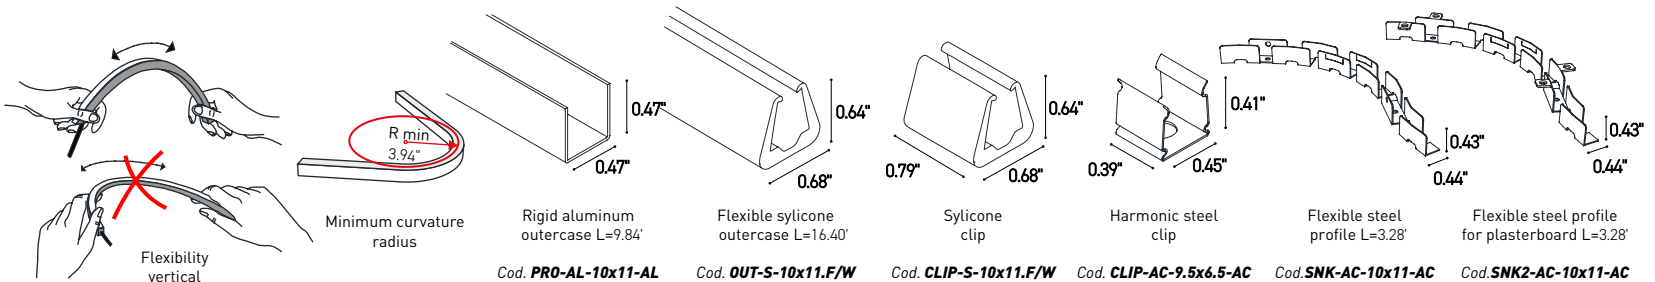

Installation notes

Mounting accessories (pag. 272)

* On request also available Extra Warm White **V8** - 2000K, **V2** - 2400K and **V5** - 2700K.

** Mentioned lumens are typical values. Due to tolerance of the production process and the electrical components, values for light output and electrical power can vary up to 5%. Binning: 2-3 MacAdam.