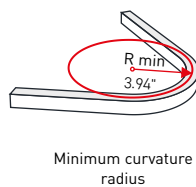

Installation notes

Mounting accessories (pag. 272)

Cod. **PRO-AL-10x11-AL**