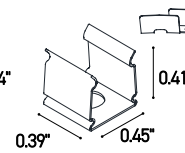

Cod. **CLIP-AC-9.5x6.5-AC**