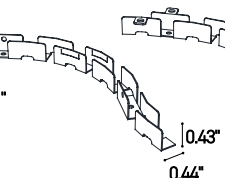

Flexible steel profile for plasterboard L=3.28'
Cod. **SNK2-AC-10x11-AC**

Flexible steel profile L=3.28'
Cod. **SNK-AC-10x11-AC**