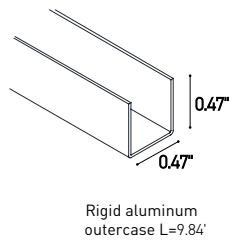

Installation notes

Mounting accessories (pag. 272)

Cod. **PRO-AL-10x11-AL**