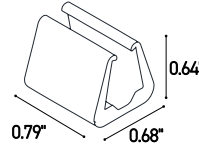

Cod. **CLIP-S-8x9.5.F/W**