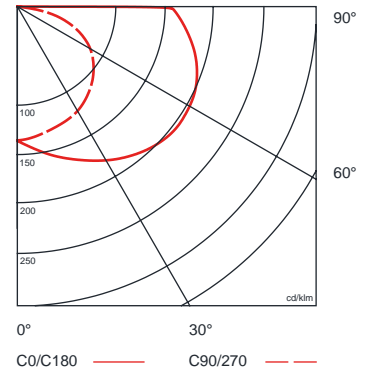

MIDI LINE / Total Light / LL9

Description

Available sizes and lengths

Vertical bendable LED strip IP65-68 rated for indoor or outdoor use. 204 LED meters, available with different color temperature. Opal PVC outercase 0.39" x 0.43", opal resin with protection against UV rays and to the corrosive action of salt. Not cuttable. Custom size length. 8W/m, 24/48VDC, dimmable.

1 m = 3.28 ft

LED module: 1.17"
Length max single end power cable (24/48V): 22.97/45.93'
Length max double end power cable (24/48VDCVDC): 45.93/91.86'

Electrical and lighting features (1 m = 3.28 ft)

LED Type	Working Temperature °C	CRI	Power (W/mt)	LED/mt	IP rating	Dimmable	Optic
SMD 3014	-30/+55	85	8	204	65/68	Yes	120°

Code	Color Temperature [K]*	Luminous Flux [lm/mt]**	Voltage	IP
LL9-V.24/48.65/68.MG	2850	430	24 / 48VDC	65 / 68
LL9-W.24/48.65/68.MG	3200	490		
LL9-N.24/48.65/68.MG	4750	500		
LL9-C.24/48.65/68.MG	5800	505		

Colors and finishing (pag. 266)

Power cable exit and Area with reduced light

Installation notes

Mounting accessories (pag. 272)

* On request also available Extra Warm White **V8** - 2000K, **V2** - 2400K and **V5** - 2700K.

** Mentioned lumens are typical values. Due to tolerance of the production process and the electrical components, values for light output and electrical power can vary up to 5%. Binning: 2-3 MacAdam.