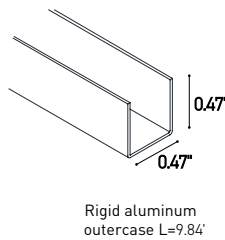

Installation notes

Mounting accessories (pag. 272)

Cod. **PRO-AL-10x11-AL**