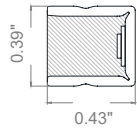

MIDI LINE / Total Light / LLTW4

Description

Available sizes and lengths

Vertical bendable LED strip IP65-68 rated for indoor or outdoor use. 120+120 LED meters, tunable white 2000K-3200K. Opal PVC outercase 0.39" x 0.43", opal resin with protection against UV rays and to the corrosive action of salt. Not cuttable. Custom size length. 12W/m, 24VDC, dimmable.

1 m = 3.28 ft

LED module: 1.97"
Length max single end power cable (24VDC): 16.40'
Length max double end power cable (24VDC): 32.81'

Electrical and lighting features (1 m = 3.28 ft)

LED Type	Working Temperature °C	CRI	Power (W/mt)	LED/mt	IP rating	Dimmable	Optic
SMD 3014	-30/+55	85	12	120+120	65/68	Yes	120°

Code	Color Temperature (K)	Luminous Flux (lm/mt)*	Voltage	IP
LLTW4-24.65/68.MG	2000 3200	680	24VDC	68