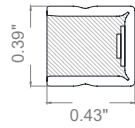

LED module: 1.17"
 Length max single end power cable (24/48VDC): 22.97/45.93'
 Length max double end power cable (24/48VDC): 45.93/91.86'

1 m = 3.28 ft

Electrical and lighting features (1 m = 3.28 ft)

LED Type	Working Temperature °C	CRI	Power (W/mt)	LED/mt	IP rating	Dimmable	Optic
SMD 3014	-30/+55	85	8	204	65/68	Yes	120°

1 m = 3.28 ft

LED module: 1.17"
Length max single end power cable (24/48VDC): 19.69/39.37'
Length max double end power cable (24/48VDC): 39.37/78.74'

Electrical and lighting features (1 m = 3.28 ft)

LED Type	Working Temperature °C	CRI	Power (W/mt)	LED/mt	IP rating	Dimmable	Optic
SMD 3014	-30/+55	85	11	204	65/68	Yes	120°
Code	Color Temperature (K)*	Luminous Flux (lm/mt)**		Voltage	IP	Beam angle diagram	
LL10- V .24/48.65/68.MD	2700	345		24 / 48VDC	65 / 68		
LL10- W .24/48.65/68.MD	3050	420					
LL10- N .24/48.65/68.MD	4250	395					
LL10- C .24/48.65/68.MD	5100	375					

1 m = 3.28 ft

LED module: 1.97"
Length max single end power cable(24VDC): 16.40'
Length max double end power cable (24VDC): 32.81'

Electrical and lighting features (1 m = 3.28 ft)

LED Type	Working Temperature °C	CRI	Power (W/mt)	LED/mt	IP rating	Dimmable	Optic
SMD 3014	-30/+55	85	12	120+120	65/68	Yes	120°