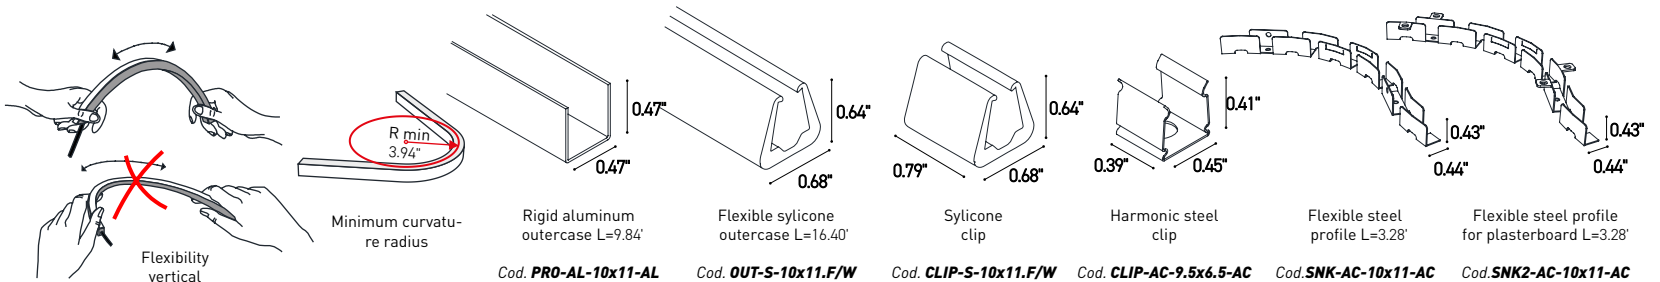

Installation notes

Mounting accessories (pag. 272)

* Mentioned lumens are typical values. Due to tolerance of the production process and the electrical components, values for light output and electrical power can vary up to 5%. Binning: 2-3 MacAdam.

List of accessories: pag. 270