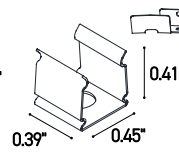

Harmonic steel clip
Cod. **CLIP-AC-9.5x6.5-AC**