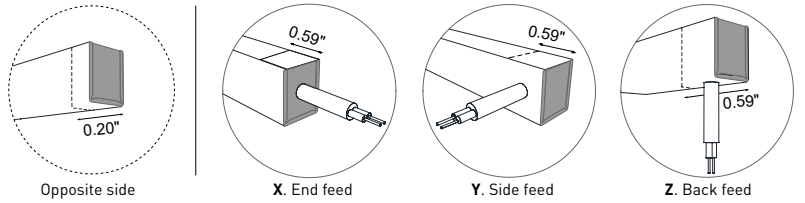

Colors and finishing (pag. 266)

Power cable exit and Area with reduced light