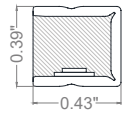

MIDI LINE / Side Light / LLTW4

Description

Available sizes and lengths

Horizontal bendable LED strip IP65-68 rated for indoor or outdoor use. 120+120 LED meters, tunable white 2000K-3200K. White PVC outercase 0.39" x 0.43", opal resin with protection against UV rays and to the corrosive action of salt. Not cuttable. Custom size length. 12W/m, 24VDC, Dimmable.

1 m = 3.28 ft

LED module: 1.97"
Length max single end power cable (24VDC): 16.40'
Length max double end power cable (24VDC): 32.81'

Electrical and lighting features (1 m = 3.28 ft)

LED Type	Working Temperature °C	CRI	Power (W/mt)	LED/mt	IP rating	Dimmable	Optic
SMD 3014	-30/+55	85	12	120+120	65/68	Yes	120°

Code	Color Temperature (K)	Luminous Flux (lm/mt)*	Voltage	IP
LLTW4-24.65/68.DS	2000 3200	680	24VDC	68