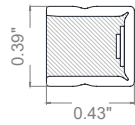

MIDI LINE / Total Light / LL9

Description

Available sizes and lengths

Vertical bendable LED strip IP65-68 rated for indoor or outdoor use. 204 LED meters, available with different color temperature. Opal PVC outercase 0.39" x 0.43", opal resin with protection against UV rays and to the corrosive action of salt. Not cuttable. Custom size length. 8W/m, 24/48VDC, dimmable.

1 m = 3.28 ft

LED module: 1.17"
Length max single end power cable (24/48V): 22.97/45.93'
Length max double end power cable (24/48VDCVDC): 45.93/91.86'

Electrical and lighting features (1 m = 3.28 ft)

LED Type	Working Temperature °C	CRI	Power (W/mt)	LED/mt	IP rating	Dimmable	Optic
SMD 3014	-30/+55	85	8	204	65/68	Yes	120°

Code	Color Temperature [K]*	Luminous Flux [lm/mt]**	Voltage	IP
LL9-V.24/48.65/68.MG	2850	430	24 / 48VDC	65 / 68
LL9-W.24/48.65/68.MG	3200	490		
LL9-N.24/48.65/68.MG	4750	500		
LL9-C.24/48.65/68.MG	5800	505