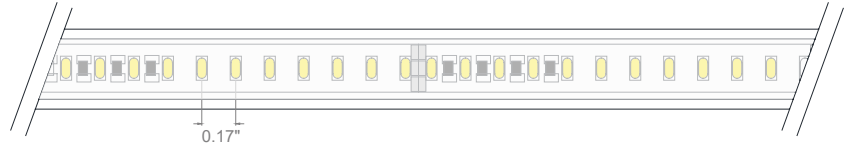

MIDI LINE / Total Light / LLTW2

Description

Available sizes and lengths

Vertical bendable LED strip IP65-68 rated for indoor or outdoor use. 120+120 LED meters, tunable white 2900K-5600K. Opal PVC outercase 0.39" x 0.43", opal resin with protection against UV rays and to the corrosive action of salt. Not cuttable. Custom size length. 12W/m, 24VDC, dimmable.

1 m = 3.28 ft

LED module: 1.97"
Length max single end power cable (24VDC): 16.40'
Length max double end power cable (24VDC): 32.81'

Electrical and lighting features (1 m = 3.28 ft)

LED Type	Working Temperature °C	CRI	Power (W/mt)	LED/mt	IP rating	Dimmable	Optic
SMD 3014	-30/+55	85	12	120+120	65/68	Yes	120°

Code	Color Temperature (K)	Luminous Flux (lm/mt)*	Voltage	IP
LLTW2-24.65/68.MG	2900 5600	780	24VDC	68