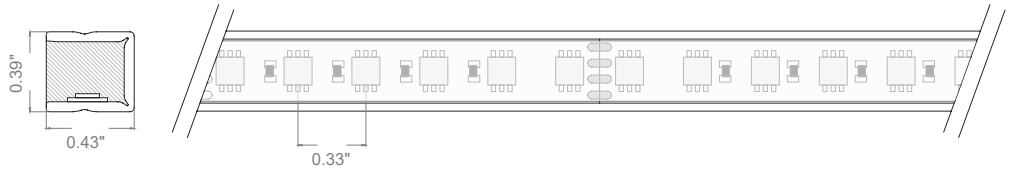

MIDI LINE / Side Light / LLRGB3

Description

Available sizes and lengths

Horizontal bendable LED strip IP65-68 rated for indoor or outdoor use. 120 LED meters, RGB. White PVC outercase 0.39" x 0.43", opal resin with protection against UV rays and to the corrosive action of salt. Not cuttable. Custom size length. 15.5W/m, 24VDC, Dimmable.

1 m = 3.28 ft

LED module: 1.97"
Length max single end power cable (24VDC): 16.40'
Length max double end power cable (24VDC): 32.81'

Electrical and lighting features (1 m = 3.28 ft)

LED Type	Working Temperature °C	CRI	Power (W/mt)	LED/mt	IP rating	Dimmable	Optic
SMD 3535	-30/+55	80	15.5	120	65/68	Yes	120°
Code	Color Temperature (K)	Luminous Flux (lm/mt)*		Voltage	IP		

LLRGB3-24.65/68.DS

RGB

370

24VDC

68