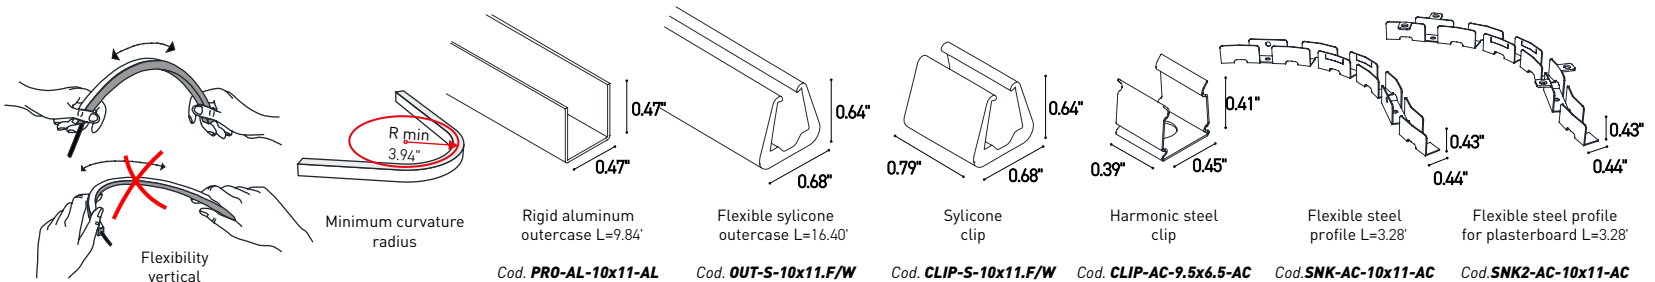

Installation notes

Mounting accessories (pag. 272)

* Mentioned lumens are typical values. Due to tolerance of the production process and the electrical components, values for light output and electrical power can vary up to 5%. Binning: 2-3 MacAdam.