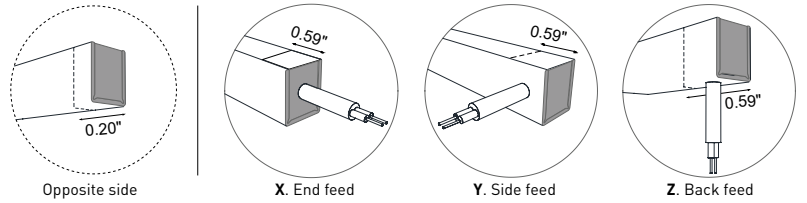

Colors and finishing (pag. 266)

Power cable exit and Area with reduced light