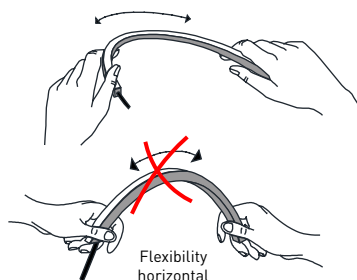

Installation notes

Mounting accessories (pag. 272)

Cod. **PRO-AL-10x11-AL**

Cod. **CLIP-S-8x9.5.F/W**

Cod. **CLIP-AC-9.5x6.5-AC**

Cod. **SNK-AC-10x11-AC**

Cod. **SNK2-AC-10x11-AC**