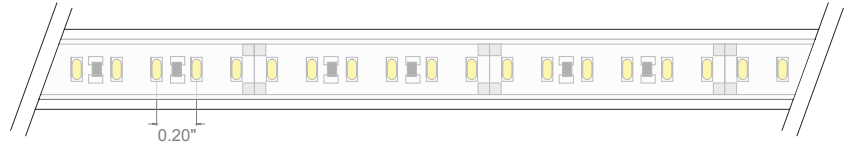

MIDI LINE / Total Light / LL10

Description

Available sizes and lengths

Vertical bendable LED strip IP65-68 rated for indoor or outdoor use. 204 LED meters, available with different color temperature. Opal PVC outercase 0.39" x 0.43", opal resin with protection against UV rays and to the corrosive action of salt. Not cuttable. Custom size length. 11W/m, 24/48VDC, dimmable.

1 m = 3.28 ft

LED module: 1.17"
Length max single end power cable (24/48VDC): 19.69/39.37'
Length max double end power cable (24/48VDC): 39.37/78.74'

Electrical and lighting features (1 m = 3.28 ft)

LED Type	Working Temperature °C	CRI	Power (W/mt)	LED/mt	IP rating	Dimmable	Optic
SMD 3014	-30/+55	85	11	204	65/68	Yes	120°
Code	Color Temperature (K)*	Luminous Flux (lm/mt)**		Voltage	IP		
LL10-V.24/48.65/68.MG	2900	685	685	24 / 48VDC	65 / 68		
LL10-W.24/48.65/68.MG	3250	680	680				
LL10-N.24/48.65/68.MG	4650	750	750				
LL10-C.24/48.65/68.MG	5600	685	685