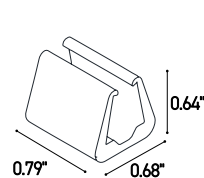

Installation notes

Mounting accessories (pag. 272)

Silicone clip
Cod. **CLIP-S-8x9.5.F/W**