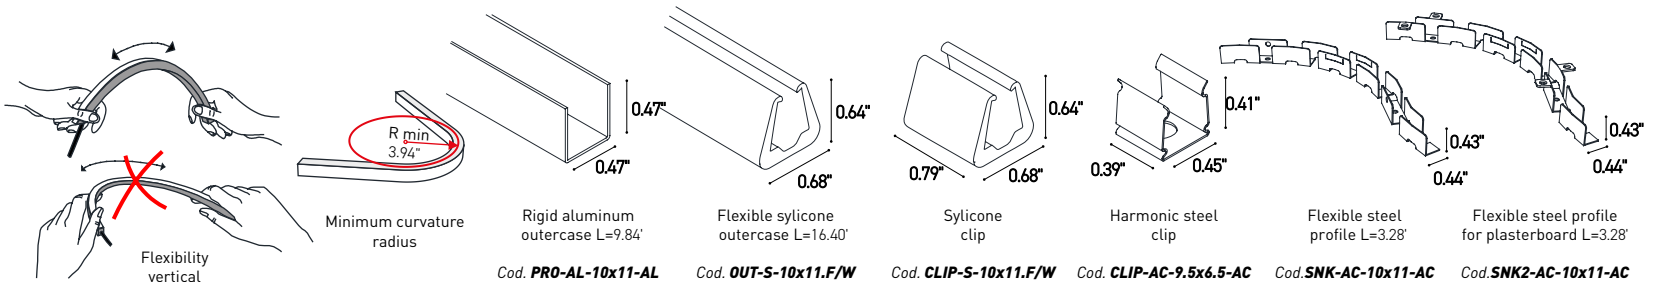

Installation notes

Mounting accessories (pag. 272)

* On request also available Extra Warm White **V8** - 2000K, **V2** - 2400K and **V5** - 2700K.

** Mentioned lumens are typical values. Due to tolerance of the production process and the electrical components, values for light output and electrical power can vary up to 5%. Binning: 2-3 MacAdam.

List of accessories: pag. 270