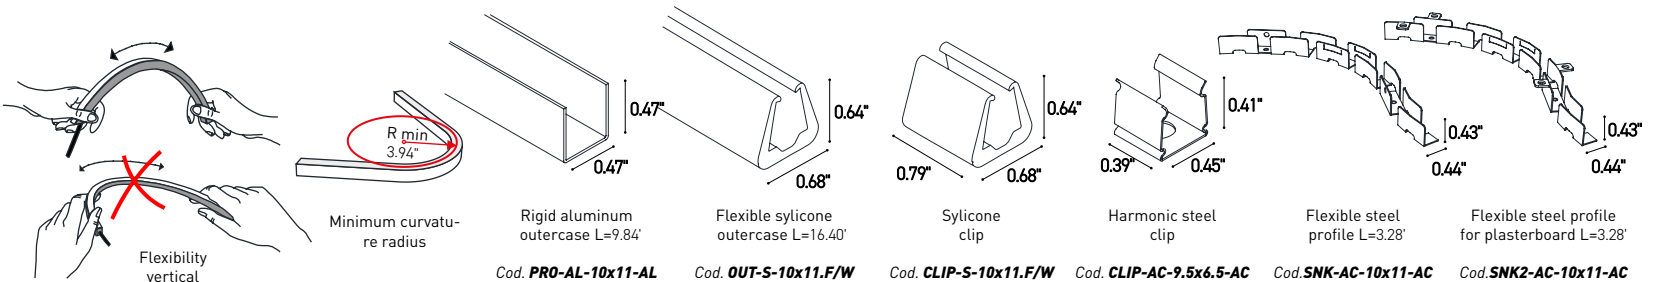

Installation notes

Mounting accessories (pag. 272)

* Mentioned lumens are typical values. Due to tolerance of the production process and the electrical components, values for light output and electrical power can vary up to 5%. Binning: 2-3 MacAdam.

List of accessories: pag. 270