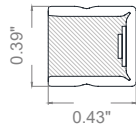

1 m = 3.28 ft

LED module: 1.17"
Length max single end power cable (24/48VDC): 19.69/39.37'
Length max double end power cable (24/48VDC): 39.37/78.74'

Electrical and lighting features (1 m = 3.28 ft)

LED Type	Working Temperature °C	CRI	Power (W/mt)	LED/mt	IP rating	Dimmable	Optic
SMD 3014	-30/+55	85	11	204	65/68	Yes	120°
Code	Color Temperature (K)*	Luminous Flux (lm/mt)**		Voltage	IP		
LL10-V.24/48.65/68.MG	2900	685	685	24 / 48VDC	65 / 68		
LL10-W.24/48.65/68.MG	3250	680	680				
LL10-N.24/48.65/68.MG	4650	750	750				
LL10-C.24/48.65/68.MG	5600	685	685				