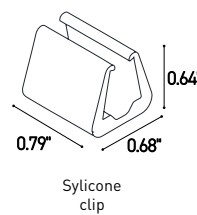

Installation notes

Mounting accessories (pag. 272)

Cod. **PRO-AL-10x11-AL**

Cod. **CLIP-S-8x9.5.F/W**

Cod. **CLIP-AC-9.5x6.5-AC**

Cod. **SNK-AC-10x11-AC**

Cod. **SNK2-AC-10x11-AC**