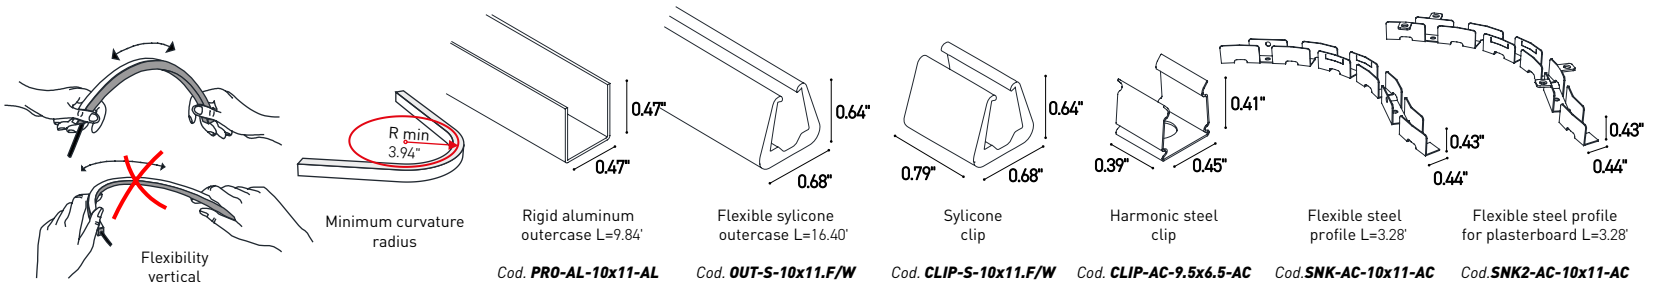

Installation notes

Mounting accessories (pag. 272)

* Mentioned lumens are typical values. Due to tolerance of the production process and the electrical components, values for light output and electrical power can vary up to 5%. Binning: 2-3 MacAdam.

List of accessories: pag. 270