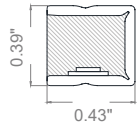

MIDI LINE / Side Light / LL10

Description

Available sizes and lengths

Horizontal bendable LED strip IP65-68 rated for indoor or outdoor use. 204 LED meters, available with different color temperature. White PVC outercase 0.39" x 0.43", opal resin with protection against UV rays and to the corrosive action of salt. Not cuttable. Custom size length. 11W/m, 24/48VDC Dimmable.

1 m = 3.28 ft