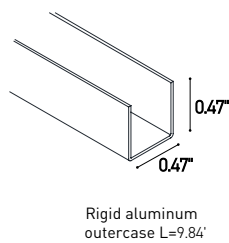

Installation notes

Mounting accessories (pag. 272)

Cod. **PRO-AL-10x11-AL**

Cod. **CLIP-S-8x9.5.F/W**

Cod. **CLIP-AC-9.5x6.5-AC**

Cod. **SNK-AC-10x11-AC**

Cod. **SNK2-AC-10x11-AC**