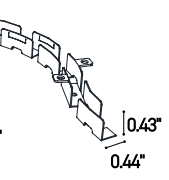

Cod. **SNK2-AC-10x11-AC**