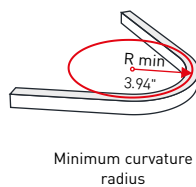

Installation notes

Mounting accessories (pag. 272)

Cod. **PRO-AL-10x11-AL**