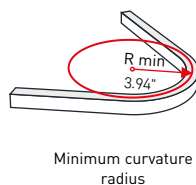

Installation notes

Mounting accessories (pag. 272)

Cod. **PRO-AL-10x11-AL**

Cod. **CLIP-S-8x9.5.F/W**

Cod. **CLIP-AC-9.5x6.5-AC**

Cod. **SNK-AC-10x11-AC**

Cod. **SNK2-AC-10x11-AC**