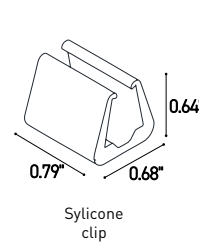

Installation notes

Mounting accessories (pag. 272)

Cod. **PRO-AL-10x11-AL**

Cod. **CLIP-S-8x9.5.F/W**

Cod. **CLIP-AC-9.5x6.5-AC**

Cod. **SNK-AC-10x11-AC**

Cod. **SNK2-AC-10x11-AC**