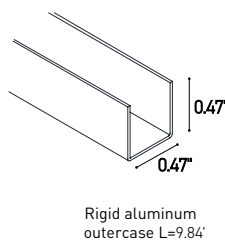

Installation notes

Mounting accessories (pag. 272)

Silicone clip
Cod. **CLIP-S-8x9.5.F/W**