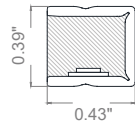

MIDI LINE / Side Light / LLTW3

Description

Available sizes and lengths

Horizontal bendable LED strip IP65-68 rated for indoor or outdoor use. 120+120 LED meters, tunable white 2900K-4500K. White PVC outer case 0.39" x 0.43", opal resin with protection against UV rays and to the corrosive action of salt. Not cuttable. Custom size length. 12W/m, 24VDC, Dimmable.

1 m = 3.28 ft

LED module: 1.97"
Length max single end power cable (24VDC): 16.40'
Length max double end power cable (24VDC): 32.81'

Electrical and lighting features (1 m = 3.28 ft)

LED Type	Working Temperature °C	CRI	Power (W/mt)	LED/mt	IP rating	Dimmable	Optic
SMD 3014	-30/+55	85	12	120+120	65/68	Yes	120°

Code	Color Temperature (K)	Luminous Flux (lm/mt)*	Voltage	IP
LLTW3-24.65/68.DS	2900 4500	680	24VDC	68