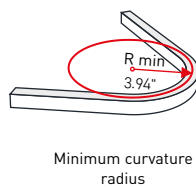

Installation notes

Mounting accessories (pag. 272)

Silicone clip
Cod. **CLIP-S-8x9.5.F/W**