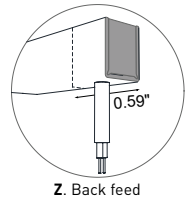

Colors and finishing (pag. 266)

Power cable exit and Area with reduced light