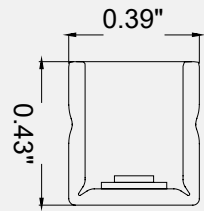

MIDI LINE / **Top Light**

Resin: Opal
Outercase: White
Flexibility: vertical