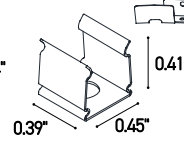

Cod. **CLIP-AC-9.5x6.5-AC**