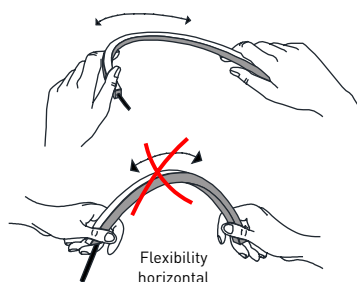

Installation notes

Mounting accessories (pag. 272)

Cod. **PRO-AL-10x11-AL**

Cod. **CLIP-S-8x9.5.F/W**

Cod. **CLIP-AC-9.5x6.5-AC**

Cod. **SNK-AC-10x11-AC**

Cod. **SNK2-AC-10x11-AC**