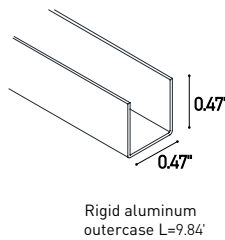

Installation notes

Mounting accessories (pag. 272)

Silicone clip
Cod. **CLIP-S-8x9.5.F/W**