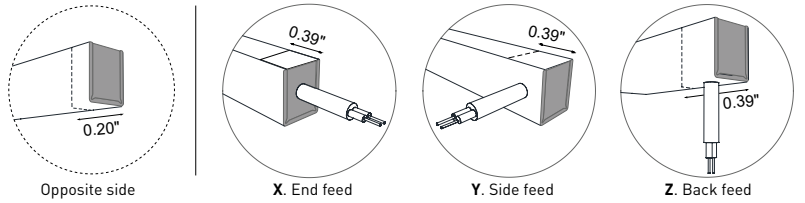

Colors and finishing (pag. 266)

Power cable exit and Area with reduced light