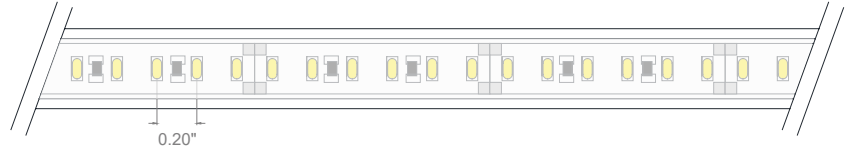

MIDI LINE / Side Light / LL9

Description

Available sizes and lengths

Horizontal bendable LED strip IP65-68 rated for indoor or outdoor use. 204 LED meters, available with different color temperature. White PVC outercase 0.39" x 0.43", opal resin with protection against UV rays and to the corrosive action of salt. Not cuttable. Custom size length. 8W/m, 24/48VDC, Dimmable.