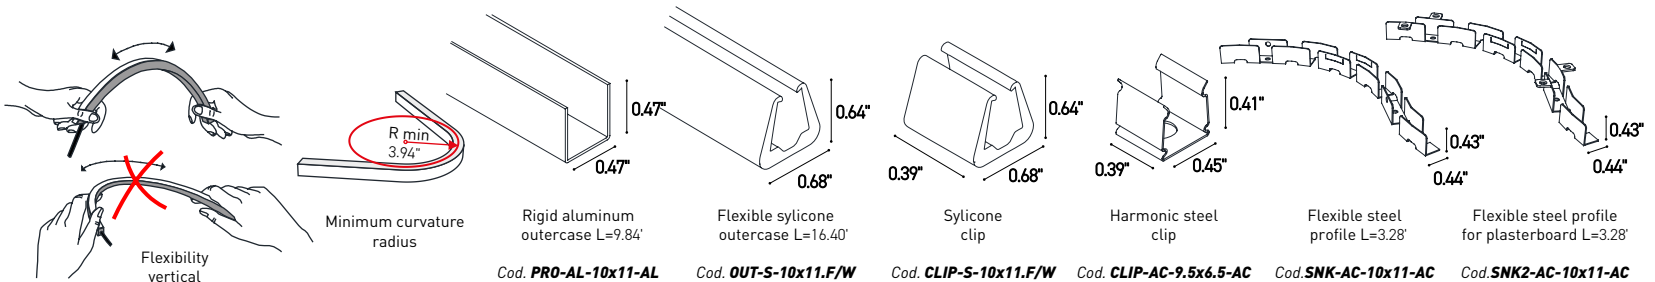

Installation notes

Mounting accessories (pag. 272)

* Mentioned lumens are typical values. Due to tolerance of the production process and the electrical components, values for light output and electrical power can vary up to 5%. Binning: 2-3 MacAdam.

List of accessories: pag. 270