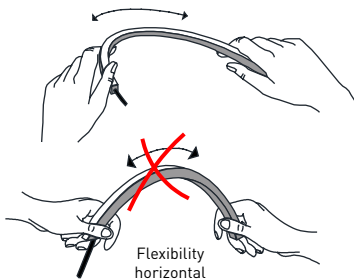

Installation notes

Mounting accessories (pag. 272)

Cod. **PRO-AL-10x11-AL**

Cod. **CLIP-S-8x9.5.F/W**

Cod. **CLIP-AC-9.5x6.5-AC**