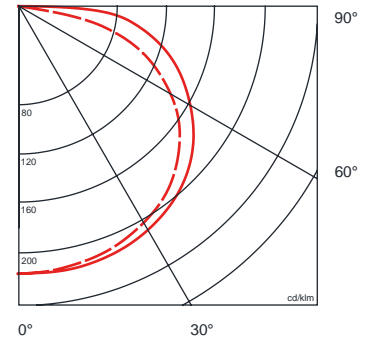

Electrical and lighting features (1 m = 3.28 ft)

LED Type	Working Temperature °C	CRI	Power (W/mt)	LED/mt	IP rating	Dimmable	Optic
SMD 3014	-30/+55	85	8	204	65/68	Yes	120°

Code	Color Temperature (K)*	Luminous Flux (lm/mt)**	Voltage	IP
LL9-V.24/48.65/68.DS	2800	310	24 / 48VDC	65 / 68
LL9-W.24/48.65/68.DS	3200	270		
LL9-N.24/48.65/68.DS	4400	280		
LL9-C.24/48.65/68.DS	5200	2300