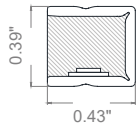

MIDI LINE / Side Light / LLTW2

Description

Available sizes and lengths

Horizontal bendable LED strip IP65-68 rated for indoor or outdoor use. 120+120 LED meters, tunable white 2900K-5600K. White PVC outercase 0.39" x 0.43", opal resin with protection against UV rays and to the corrosive action of salt. Not cuttable. Custom size length. 12W/m, 24VDC, Dimmable.

1 m = 3.28ft

LED module: 1.97"
Length max single end power cable (24VDC): 16.40'
Length max double end power cable (24VDC): 32.81'

Electrical and lighting features (1 m = 3.28 ft)

LED Type	Working Temperature °C	CRI	Power (W/mt)	LED/mt	IP rating	Dimmable	Optic
SMD 3014	-30/+55	85	12	120+120	65/68	Yes	120°

Code	Color Temperature (K)	Luminous Flux (lm/mt)*	Voltage	IP
LLTW2-24.65/68.DS	2900 5600	680	24VDC	68