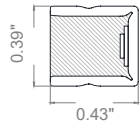

MIDI LINE / Total Light / LLTW2

Description

Available sizes and lengths

Vertical bendable LED strip IP65-68 rated for indoor or outdoor use. 120+120 LED meters, tunable white 2900K-5600K. Opal PVC outercase 0.39" x 0.43", opal resin with protection against UV rays and to the corrosive action of salt. Not cuttable. Custom size length. 12W/m, 24VDC, dimmable.

1 m = 3.28 ft

LED module: 1.97"
Length max single end power cable (24VDC): 16.40'
Length max double end power cable (24VDC): 32.81'

Electrical and lighting features (1 m = 3.28 ft)

LED Type	Working Temperature °C	CRI	Power (W/mt)	LED/mt	IP rating	Dimmable	Optic
SMD 3014	-30/+55	85	12	120+120	65/68	Yes	120°

Code	Color Temperature (K)	Luminous Flux (lm/mt)*	Voltage	IP
LLTW2-24.65/68.MG	2900 5600	780	24VDC	68