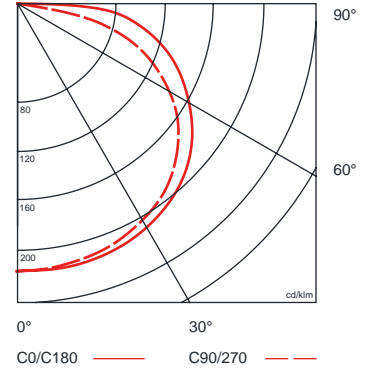

Electrical and lighting features (1 m = 3.28 ft)

LED Type	Working Temperature °C	CRI	Power (W/mt)	LED/mt	IP rating	Dimmable	Optic
SMD 3014	-30/+55	85	11	204	65/68	Yes	120°

Code	Color Temperature (K)*	Luminous Flux (lm/mt)**	Voltage	IP
LL10-V.24/48.65/68.DS	2700	385	24 / 48VDC	65 / 68
LL10-W.24/48.65/68.DS	3150	470		
LL10-N.24/48.65/68.DS	4300	415		
LL10-C.24/48.65/68.DS	5250	405