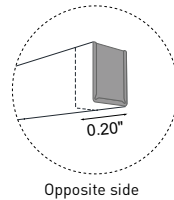

Colors and finishing (pag. 266)

Power cable exit and Area with reduced light