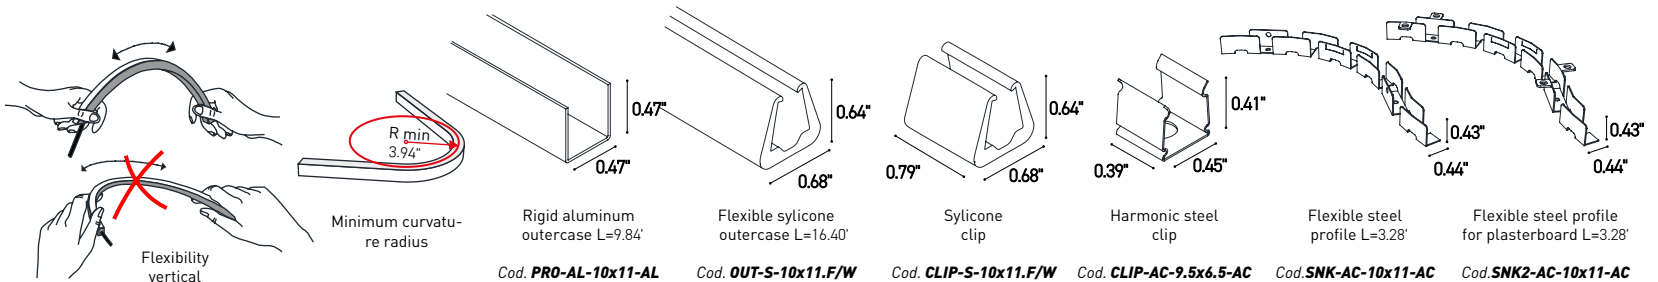

Installation notes

Mounting accessories (pag. 272)

* On request also available Extra Warm White **V8** - 2000K, **V2** - 2400K and **V5** - 2700K.

** Mentioned lumens are typical values. Due to tolerance of the production process and the electrical components, values for light output and electrical power can vary up to 5%. Binning: 2-3 MacAdam.