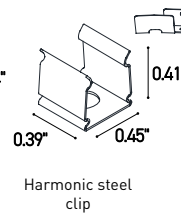

Installation notes

Mounting accessories (pag. 272)

Cod. **PRO-AL-10x11-AL**

Cod. **CLIP-S-8x9.5.F/W**

Cod. **CLIP-AC-9.5x6.5-AC**

Cod. **SNK-AC-10x11-AC**

Cod. **SNK2-AC-10x11-AC**