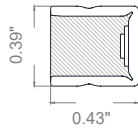

1 m = 3.28 ft

LED module: 1.17"
Length max single end power cable (24/48VDC): 19.69/39.37'
Length max double end power cable (24/48VDC): 39.37/78.74'

Electrical and lighting features (1 m = 3.28 ft)

LED Type	Working Temperature °C	CRI	Power (W/mt)	LED/mt	IP rating	Dimmable	Optic
SMD 3014	-30/+55	85	11	204	65/68	Yes	120°
Code	Color Temperature (K)*	Luminous Flux (lm/mt)**		Voltage	IP	Beam angle diagram	
LL10- V .24/48.65/68.MD	2700	345		24 / 48VDC	65 / 68		
LL10- W .24/48.65/68.MD	3050	420					
LL10- N .24/48.65/68.MD	4250	395					
LL10- C .24/48.65/68.MD	5100	375					

1 m = 3.28 ft

LED module: 1.97"
Length max single end power cable(24VDC): 16.40'
Length max double end power cable (24VDC): 32.81'

Electrical and lighting features (1 m = 3.28 ft)

LED Type	Working Temperature °C	CRI	Power (W/mt)	LED/mt	IP rating	Dimmable	Optic
SMD 3014	-30/+55	85	12	120+120	65/68	Yes	120°

1 m = 3.28 ft

LED module: 1.97"
Length max single end power cable (24VDC): 16.40'
Length max double end power cable (24VDC): 32.81'

Electrical and lighting features (1 m = 3.28 ft)

LED Type	Working Temperature °C	CRI	Power (W/mt)	LED/mt	IP rating	Dimmable	Optic
SMD 3014	-30/+55	85	12	120+120	65/68	Yes	120°
Code	Color Temperature (K)	Luminous Flux (lm/mt)*		Voltage	IP		