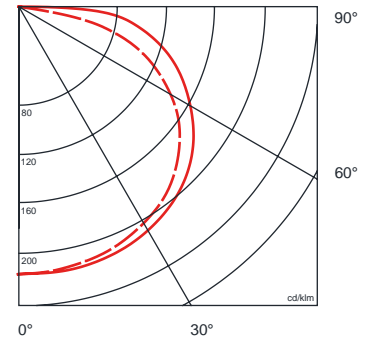

Electrical and lighting features (1 m = 3.28 ft)

LED Type	Working Temperature °C	CRI	Power (W/mt)	LED/mt	IP rating	Dimmable	Optic
SMD 3014	-30/+55	85	12	120+120	65/68	Yes	120°
Code	Color Temperature (K)	Luminous Flux (lm/mt)*		Voltage	IP		

LLTW4-24.65/68.MD

2000
3200

680

24VDC

68