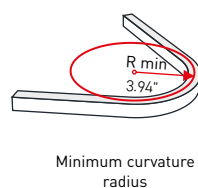

Installation notes

Mounting accessories (pag. 272)

Cod. **PRO-AL-10x11-AL**

Cod. **CLIP-S-8x9.5.F/W**

Cod. **CLIP-AC-9.5x6.5-AC**

Cod. **SNK-AC-10x11-AC**

Cod. **SNK2-AC-10x11-AC**