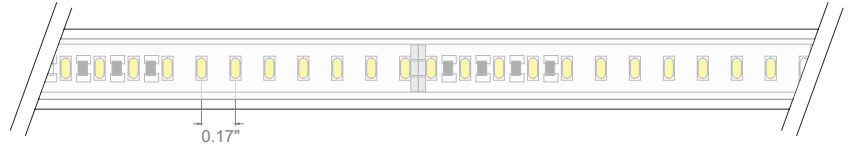

1 m = 3.28 ft

LED module: 1.97"
Length max single end power cable(24VDC): 16.40'
Length max double end power cable (24VDC): 32.81'

Electrical and lighting features (1 m = 3.28 ft)

LED Type	Working Temperature °C	CRI	Power (W/mt)	LED/mt	IP rating	Dimmable	Optic
SMD 3014	-30/+55	85	12	120+120	65/68	Yes	120°