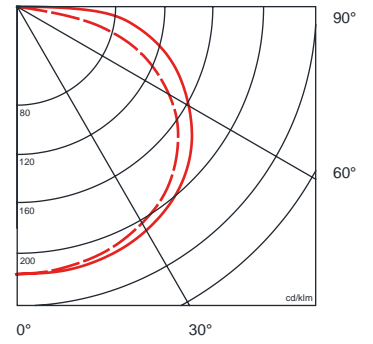

MIDI LINE / Side Light / LLRGB3

Description

Available sizes and lengths

Horizontal bendable LED strip IP65-68 rated for indoor or outdoor use. 120 LED meters, RGB. White PVC outercase 0.39" x 0.43", opal resin with protection against UV rays and to the corrosive action of salt. Not cuttable. Custom size length. 15.5W/m, 24VDC, Dimmable.

1 m = 3.28 ft

LED module: 1.97"
Length max single end power cable (24VDC): 16.40'
Length max double end power cable (24VDC): 32.81'

Electrical and lighting features (1 m = 3.28 ft)

LED Type	Working Temperature °C	CRI	Power (W/mt)	LED/mt	IP rating	Dimmable	Optic
SMD 3535	-30/+55	80	15.5	120	65/68	Yes	120°
Code	Color Temperature (K)	Luminous Flux (lm/mt)*		Voltage	IP		

LLRGB3-24.65/68.DS

RGB

370

24VDC

68

Colors and finishing (pag. 266)

Power cable exit and Area with reduced light

Installation notes

Mounting accessories (pag. 272)

* Mentioned lumens are typical values. Due to tolerance of the production process and the electrical components, values for light output and electrical power can vary up to 5%. Binning: 2-3 MacAdam.