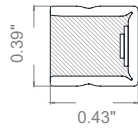

MIDI LINE / Total Light / LLTW3

Description

Available sizes and lengths

Vertical bendable LED strip IP65-68 rated for indoor or outdoor use. 120+120 LED meters, tunable white 2900K-4500K. Opal PVC outer case 0.39" x 0.43", opal resin with protection against UV rays and to the corrosive action of salt. Not cuttable. Custom size length. 12W/m, 24VDC, dimmable.

1 m = 3.28 ft

LED module: 1.97"
Length max single end power cable (24VDC): 16.40'
Length max double end power cable (24VDC): 32.81'

Electrical and lighting features (1 m = 3.28 ft)

LED Type	Working Temperature °C	CRI	Power (W/mt)	LED/mt	IP rating	Dimmable	Optic
SMD 3014	-30/+55	85	12	120+120	65/68	Yes	120°

Code	Color Temperature (K)	Luminous Flux (lm/mt)*	Voltage	IP
LLTW3-24.65/68.MG	2900 4500	780	24VDC	68

0° 30° 90°
C0/C180 — C90/270 —