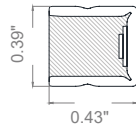

LED module: 1.17"
 Length max single end power cable (24/48VDC): 22.97/45.93'
 Length max double end power cable (24/48VDC): 45.93/91.86'

1 m = 3.28 ft

Electrical and lighting features (1 m = 3.28 ft)

LED Type	Working Temperature °C	CRI	Power (W/mt)	LED/mt	IP rating	Dimmable	Optic
SMD 3014	-30/+55	85	8	204	65/68	Yes	120°

1 m = 3.28 ft

LED module: 1.17"
Length max single end power cable (24/48VDC): 19.69/39.37'
Length max double end power cable (24/48VDC): 39.37/78.74'

Electrical and lighting features (1 m = 3.28 ft)

LED Type	Working Temperature °C	CRI	Power (W/mt)	LED/mt	IP rating	Dimmable	Optic
SMD 3014	-30/+55	85	11	204	65/68	Yes	120°
Code	Color Temperature (K)*	Luminous Flux (lm/mt)**		Voltage	IP	Beam angle diagram	
LL10- V .24/48.65/68.MD	2700	345		24 / 48VDC	65 / 68		
LL10- W .24/48.65/68.MD	3050	420					
LL10- N .24/48.65/68.MD	4250	395					
LL10- C .24/48.65/68.MD	5100	375					