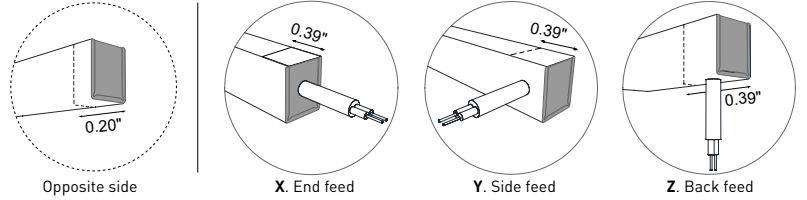

Colors and finishing (pag. 266)

Power cable exit and Area with reduced light