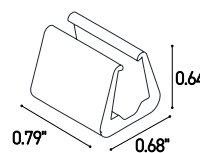

Cod. **CLIP-S-8x9.5.F/W**