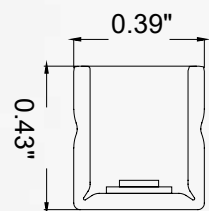

MIDI LINE / **Total Light**

Resin: Opal
Outercase: Opal
Flexibility: vertical