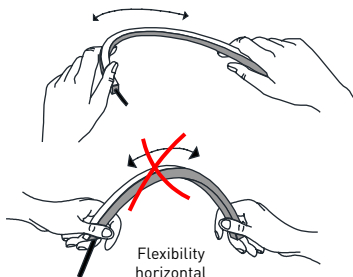

Installation notes

Mounting accessories (pag. 272)

Cod. **PRO-AL-10x11-AL**

Cod. **CLIP-S-8x9.5.F/W**

Cod. **CLIP-AC-9.5x6.5-AC**

Cod. **SNK-AC-10x11-AC**

Cod. **SNK2-AC-10x11-AC**