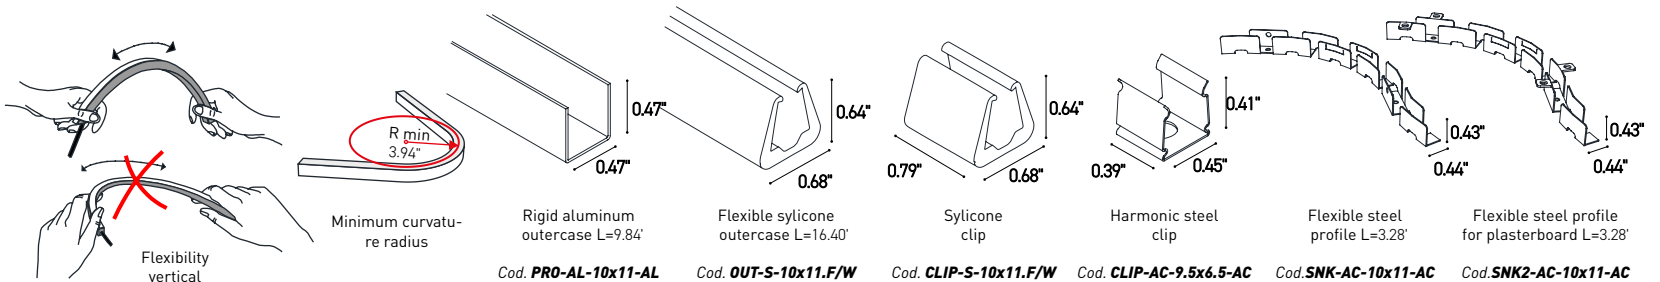

Installation notes

Mounting accessories (pag. 272)

* Mentioned lumens are typical values. Due to tolerance of the production process and the electrical components, values for light output and electrical power can vary up to 5%. Binning: 2-3 MacAdam.