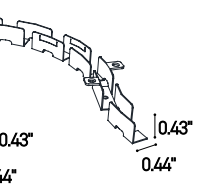

Flexible steel profile for plasterboard L=3.28'
Cod. **SNK2-AC-10x11-AC**