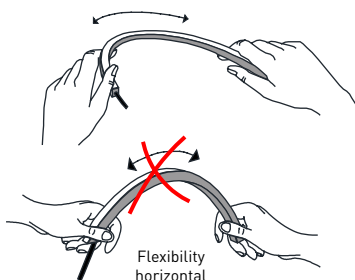

Installation notes

Mounting accessories (pag. 272)