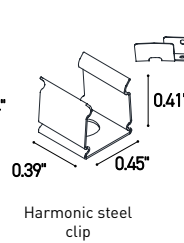

Installation notes

Mounting accessories (pag. 272)

Cod. **PRO-AL-10x11-AL**

Cod. **CLIP-S-8x9.5.F/W**

Cod. **CLIP-AC-9.5x6.5-AC**

Cod. **SNK-AC-10x11-AC**

Cod. **SNK2-AC-10x11-AC**