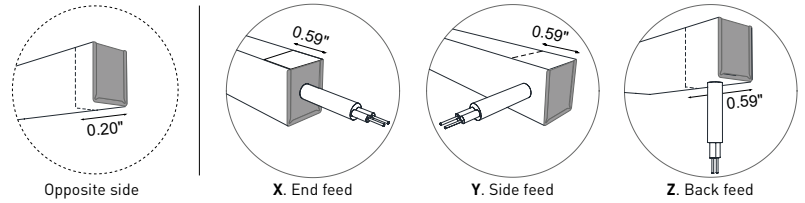

Colors and finishing (pag. 266)

Power cable exit and Area with reduced light