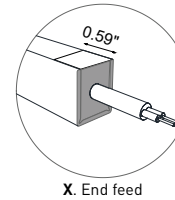

Colors and finishing (pag. 266)

Power cable exit and Area with reduced light