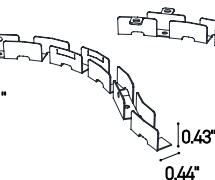

Cod. **SNK-AC-10x11-AC**