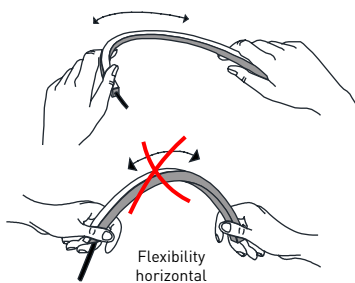

Installation notes

Mounting accessories (pag. 272)