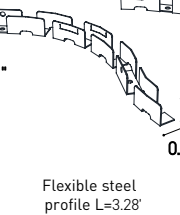

Installation notes

Mounting accessories (pag. 272)

Cod. **PRO-AL-10x11-AL**

Cod. **CLIP-S-8x9.5.F/W**

Cod. **CLIP-AC-9.5x6.5-AC**

Cod. **SNK-AC-10x11-AC**

Cod. **SNK2-AC-10x11-AC**