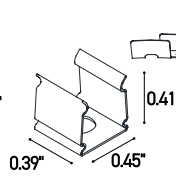

Harmonic steel clip
Cod. **CLIP-AC-9.5x6.5-AC**