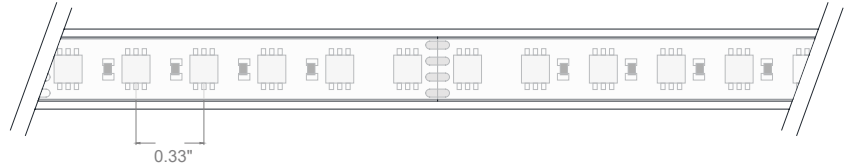

1 m = 3.28 ft

LED module: 1.97"
Length max single end power cable (24VDC): 16.40'
Length max double end power cable (24VDC): 32.81'

Electrical and lighting features (1 m = 3.28 ft)

LED Type	Working Temperature °C	CRI	Power (W/mt)	LED/mt	IP rating	Dimmable	Optic
SMD 3535	-30/+55	80	15.5	120	65/68	Yes	120°
Code	Color Temperature (K)	Luminous Flux (lm/mt)*		Voltage	IP		