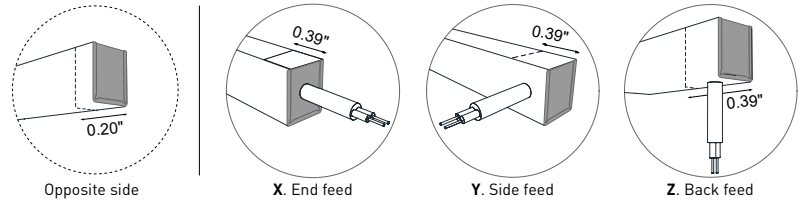

Colors and finishing (pag. 266)

Power cable exit and Area with reduced light