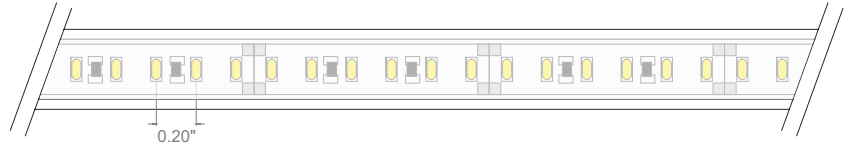

1 m = 3.28 ft

LED module: 1.17"
Length max single end power cable (24/48VDC): 19.69/39.37'
Length max double end power cable (24/48VDC): 39.37/78.74'

Electrical and lighting features (1 m = 3.28 ft)

LED Type	Working Temperature °C	CRI	Power (W/mt)	LED/mt	IP rating	Dimmable	Optic
SMD 3014	-30/+55	85	11	204	65/68	Yes	120°
Code	Color Temperature (K)*	Luminous Flux (lm/mt)**		Voltage	IP	Beam angle diagram	
LL10- V .24/48.65/68.MD	2700	345		24 / 48VDC	65 / 68		
LL10- W .24/48.65/68.MD	3050	420					
LL10- N .24/48.65/68.MD	4250	395					
LL10- C .24/48.65/68.MD	5100	375					