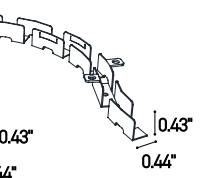

Flexible steel profile for plasterboard L=3.28'
Cod. **SNK2-AC-10x11-AC**