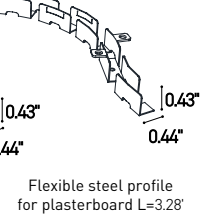

Installation notes

Mounting accessories (pag. 272)

Cod. **PRO-AL-10x11-AL**

Cod. **CLIP-S-8x9.5.F/W**

Cod. **CLIP-AC-9.5x6.5-AC**

Cod. **SNK-AC-10x11-AC**

Cod. **SNK2-AC-10x11-AC**