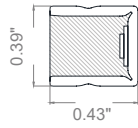

1 m = 3.28 ft

LED module: 1.97"
Length max single end power cable (24VDC): 16.40'
Length max double end power cable (24VDC): 32.81'

Electrical and lighting features (1 m = 3.28 ft)

LED Type	Working Temperature °C	CRI	Power (W/mt)	LED/mt	IP rating	Dimmable	Optic
SMD 3535	-30/+55	80	15.5	120	65/68	Yes	120°
Code	Color Temperature (K)	Luminous Flux (lm/mt)*		Voltage	IP		