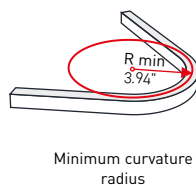

Installation notes

Mounting accessories (pag. 272)

Silicone clip
Cod. **CLIP-S-8x9.5.F/W**