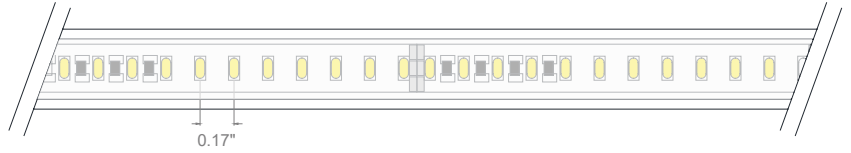

MIDI LINE / Top Light / LLTW4

Description

Available sizes and lengths

Vertical bendable LED strip IP65-68 rated for indoor or outdoor use. 120+120 LED meters, tunable white 2000K-3200K. White PVC outercase 0.39" x 0.43", opal resin with protection against UV rays and to the corrosive action of salt. Not cuttable. Custom size length. 12W/m, 24VDC, dimmable.