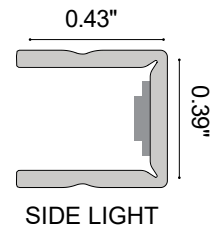

MIDI LINE - Side Light LLRGB3

MIDI LINE is an easy to install, horizontal, bendable LED strip that is IP65/ IP68-rated making it ideal for swimming pools or fountains for panel installation in reinforced concrete with tiles or pool liner or indoor/outdoor areas. It is available in Side, Top or Total Light with static white, tunable white or RGB. White PVC outercase and opal resin guarantee protection against UV rays and the corrosive action of salt and sodium hypochlorite. **Not cuttable in the field.**

TECHNICAL DATA

Wattage	15.5W / 3.28 ft (1 m)
Power Supply	Remote Fountain/Pool Approved 24VDC Power Supply, not included. See page 2.
Construction	Body: Opal Polyurethane Resin
CCT	RGB (120 LED / 3.28')
CRI	80
Delivered Lumens	370 lm / 3.28'
Efficacy	23.9 lm/W
Optics	120°
Fixture Dimensions	0.43" w x 0.39" h x Various Lengths
LED Source	SMD 3535
LED Spacing	120 LED per 3.28 ft (1 m), 0.33" between LEDs
Lumen Maintenance	L80,B10>50,000 hrs
Color Consistency	2-3-Step MacAdam
Operating Temp.	-22°F to 131°F
IP Rating	IP65 / IP68

Fixture Dimensions

NOT CUTTABLE IN THE FIELD

ORDERING INFORMATION

Example: LLRGB3-24.68.DS.US Power Supplies / Accessories ordered separately.

LLRGB3	-	24	.		.	DS	.	US
Model No.	Power	IP Rating						
LLRGB3 - 120 LED / 3.28' (1 m)	24 - 24VDC	65 - IP65 68 - IP68				DS		US

Job Name/Date:

Fixture Type Designation:

SUGGESTED POWER SUPPLIES

24VDC - **TO BE USED WITH FOUNTAIN / SWIMMING POOLS**

Part Number	Description	Input/Output	# of Fixtures
FPV-100EL0024	DMX/RDM(Field Addressable)/Dali, 4 Channels	120-277VAC to 24VDC, 100W, Class 2, NEMA 4	1-5