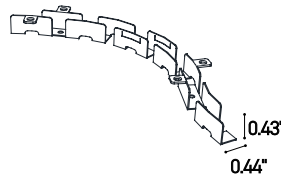

TECHNICAL DATA

Wattage	15.5W / 3.28 ft (1 m)
Power Supply	Remote Fountain/Pool Approved 24VDC Power Supply, not included. See page 2.
Construction	Body: Opal Polyurethane Resin
CCT	RGB (120 LED / 3.28')
CRI	80
Delivered Lumens	370 lm / 3.28'
Efficacy	23.9 lm/W
Optics	120°
Fixture Dimensions	0.43" w x 0.39" h x Various Lengths
LED Source	SMD 3535
LED Spacing	120 LED per 3.28 ft (1 m), 0.33" between LEDs
Lumen Maintenance	L80,B10>50,000 hrs
Color Consistency	2-3-Step MacAdam
Operating Temp.	-22°F to 131°F
IP Rating	IP65 / IP68

For other power supply options consult factory.

ACCESSORIES - Installation

PRO-AL-10x11-AL
Rigid Aluminum Outercase
L=9.84'

CLIP-S-8x9.5.F/W
Silicone Clip

CLIP-AC-9.5x6.5-AC
Harmonic Steel Clip

SNK-AC-10x11-AC
Flexible Steel Profile
L=3.28'

SNK2-AC-10x11-AC
Flexible Steel Profile for
Plasterboard L = 3.28'

POWER CABLE EXIT/AREA WITH REDUCED LIGHT

Opposite side

X. End feed

Y. Side feed

Z. Back feed

Job Name/Date:

Fixture Type Designation: