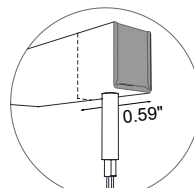

TECHNICAL DATA

Wattage	15.5W / 3.28 ft (1 m)
Power Supply	Remote Fountain/Pool Approved 24VDC Power Supply, not included. See page 2.
Construction	Body: Opal Polyurethane Resin
CCT	RGB (120 LED / 3.28')
CRI	80
Delivered Lumens	370 lm / 3.28'
Efficacy	23.9 lm/W
Optics	120°
Fixture Dimensions	0.43" w x 0.39" h x Various Lengths
LED Source	SMD 3535
LED Spacing	120 LED per 3.28 ft (1 m), 0.33" between LEDs
Lumen Maintenance	L80,B10>50,000 hrs
Color Consistency	2-3-Step MacAdam
Operating Temp.	-22°F to 131°F
IP Rating	IP65 / IP68

For other power supply options consult factory.

ACCESSORIES - Installation

PRO-AL-10x11-AL
Rigid Aluminum Outercase
L=9.84'

CLIP-S-8x9.5.F/W
Silicone Clip

CLIP-AC-9.5x6.5-AC
Harmonic Steel Clip

SNK-AC-10x11-AC
Flexible Steel Profile
L=3.28'

SNK2-AC-10x11-AC
Flexible Steel Profile for
Plasterboard L = 3.28'

POWER CABLE EXIT/AREA WITH REDUCED LIGHT

Opposite side

X. End feed

Y. Side feed

Z. Back feed

Job Name/Date:

Fixture Type Designation: