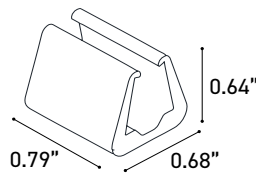

TECHNICAL DATA

Wattage	15.5W / 3.28 ft (1 m)
Power Supply	Remote Fountain/Pool Approved 24VDC Power Supply, not included. See page 2.
Construction	Body: Opal Polyurethane Resin
CCT	RGB (120 LED / 3.28')
CRI	80
Delivered Lumens	370 lm / 3.28'
Efficacy	23.9 lm/W
Optics	120°
Fixture Dimensions	0.43" w x 0.39" h x Various Lengths
LED Source	SMD 3535
LED Spacing	120 LED per 3.28 ft (1 m), 0.33" between LEDs
Lumen Maintenance	L80,B10>50,000 hrs
Color Consistency	2-3-Step MacAdam
Operating Temp.	-22°F to 131°F
IP Rating	IP65 / IP68

Fixture Dimensions

NOT CUTTABLE IN THE FIELD

ORDERING INFORMATION

Example: LLRGB3-24.68.DS.US Power Supplies / Accessories ordered separately.

LLRGB3	-	24	.		.	DS	.	US
Model No.	Power	IP Rating						
LLRGB3 - 120 LED / 3.28' (1 m)	24 - 24VDC	65 - IP65 68 - IP68				DS		US

SUGGESTED POWER SUPPLIES

24VDC - **TO BE USE FOR INDOOR/OUTDOOR USE - NOT** Fountain / Swimming Pool

Part Number	Description	Input/Output	# of Fixtures
PPLT00288-P24	DMX/RDM(Field Addressable)/Dali, 4 Channels	120-277VAC to 24VDC, 100W, Class 2, DRY	1-5

For other power supply options consult factory.

ACCESSORIES - Installation

PRO-AL-10x11-AL
Rigid Aluminum Outercase
L=9.84'

CLIP-S-8x9.5.F/W
Silicone Clip

CLIP-AC-9.5x6.5-AC
Harmonic Steel Clip

SNK-AC-10x11-AC
Flexible Steel Profile
L=3.28'