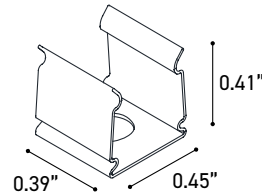

TECHNICAL DATA

Wattage	15.5W / 3.28 ft (1 m)
Power Supply	Remote Fountain/Pool Approved 24VDC Power Supply, not included. See page 2.
Construction	Body: Opal Polyurethane Resin
CCT	RGB (120 LED / 3.28')
CRI	80
Delivered Lumens	370 lm / 3.28'
Efficacy	23.9 lm/W
Optics	120°
Fixture Dimensions	0.43" w x 0.39" h x Various Lengths
LED Source	SMD 3535
LED Spacing	120 LED per 3.28 ft (1 m), 0.33" between LEDs
Lumen Maintenance	L80,B10>50,000 hrs
Color Consistency	2-3-Step MacAdam
Operating Temp.	-22°F to 131°F
IP Rating	IP65 / IP68

Fixture Dimensions

NOT CUTTABLE IN THE FIELD

ORDERING INFORMATION

Example: LLRGB3-24.68.DS.US Power Supplies / Accessories ordered separately.

LLRGB3	-	24	.		.	DS	.	US
Model No.	Power	IP Rating						
LLRGB3 - 120 LED / 3.28' (1 m)	24 - 24VDC	65 - IP65 68 - IP68				DS		US

For other power supply options consult factory.

ACCESSORIES - Installation

PRO-AL-10x11-AL
Rigid Aluminum Outercase
L=9.84'

CLIP-S-8x9.5.F/W
Silicone Clip

CLIP-AC-9.5x6.5-AC
Harmonic Steel Clip

SNK-AC-10x11-AC
Flexible Steel Profile
L=3.28'

SNK2-AC-10x11-AC
Flexible Steel Profile for
Plasterboard L = 3.28'

POWER CABLE EXIT/AREA WITH REDUCED LIGHT

Opposite side

X. End feed

Y. Side feed

Z. Back feed

Job Name/Date:

Fixture Type Designation: