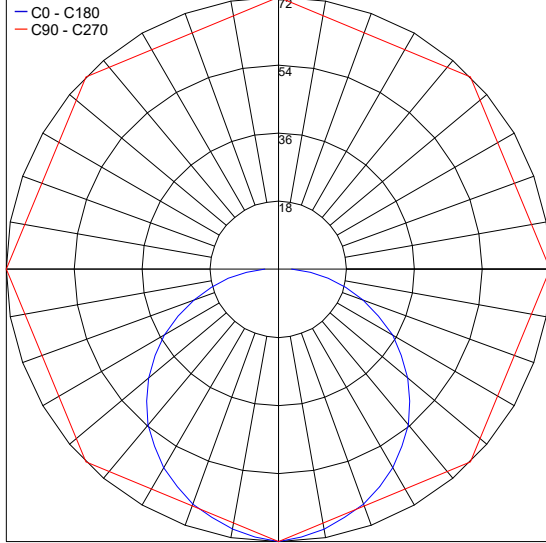

TECHNICAL DATA

Wattage	15.5W / 3.28 ft (1 m)
Power Supply	Remote Fountain/Pool Approved 24VDC Power Supply, not included. See page 2.
Construction	Body: Opal Polyurethane Resin
CCT	RGB (120 LED / 3.28')
CRI	80
Delivered Lumens	370 lm / 3.28'
Efficacy	23.9 lm/W
Optics	120°
Fixture Dimensions	0.43" w x 0.39" h x Various Lengths
LED Source	SMD 3535
LED Spacing	120 LED per 3.28 ft (1 m), 0.33" between LEDs
Lumen Maintenance	L80,B10>50,000 hrs
Color Consistency	2-3-Step MacAdam
Operating Temp.	-22°F to 131°F
IP Rating	IP65 / IP68

SNK2-AC-10x11-AC
Flexible Steel Profile for
Plasterboard L = 3.28'

POWER CABLE EXIT/AREA WITH REDUCED LIGHT

Opposite side

X. End feed

Y. Side feed

Z. Back feed

Job Name/Date:

Fixture Type Designation:

PHOTOMETRIC DATA

2700K

Maximum Candela = 72.4

PHOTOMETRIC FILENAME : EASY LINE FROST - LL3-V5.1224.6568.F 2700K.IES

4700K

Maximum Candela = 93.3

PHOTOMETRIC FILENAME : EASY LINE FROST - LL3-N.24.68.F 4700K.IES