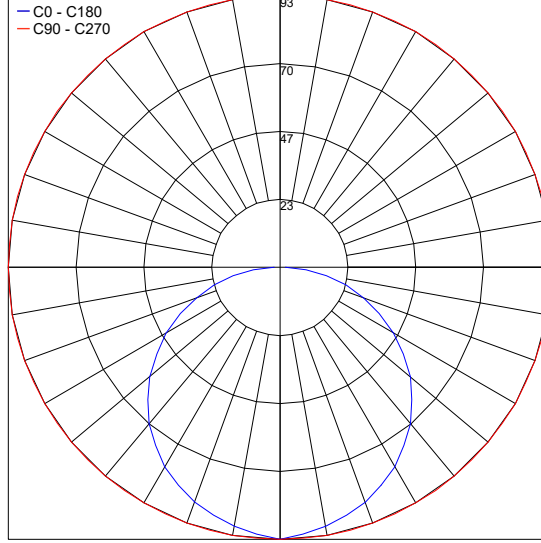

TECHNICAL DATA

Wattage	15.5W / 3.28 ft (1 m)
Power Supply	Remote Fountain/Pool Approved 24VDC Power Supply, not included. See page 2.
Construction	Body: Opal Polyurethane Resin
CCT	RGB (120 LED / 3.28')
CRI	80
Delivered Lumens	370 lm / 3.28'
Efficacy	23.9 lm/W
Optics	120°
Fixture Dimensions	0.43" w x 0.39" h x Various Lengths
LED Source	SMD 3535
LED Spacing	120 LED per 3.28 ft (1 m), 0.33" between LEDs
Lumen Maintenance	L80,B10>50,000 hrs
Color Consistency	2-3-Step MacAdam
Operating Temp.	-22°F to 131°F
IP Rating	IP65 / IP68

SNK2-AC-10x11-AC
Flexible Steel Profile for
Plasterboard L = 3.28'

POWER CABLE EXIT/AREA WITH REDUCED LIGHT

Opposite side

X. End feed

Y. Side feed

Z. Back feed

Job Name/Date:

Fixture Type Designation:

PHOTOMETRIC DATA

2700K

Maximum Candela = 72.4

PHOTOMETRIC FILENAME : EASY LINE FROST - LL3-V5.1224.6568.F 2700K.IES

4700K

Maximum Candela = 93.3

PHOTOMETRIC FILENAME : EASY LINE FROST - LL3-N.24.68.F 4700K.IES