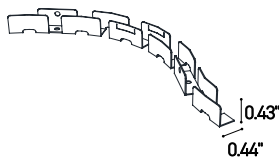

TECHNICAL DATA

Wattage	15.5W / 3.28 ft (1 m)
Power Supply	Remote Fountain/Pool Approved 24VDC Power Supply, not included. See page 2.
Construction	Body: Opal Polyurethane Resin
CCT	RGB (120 LED / 3.28')
CRI	80
Delivered Lumens	370 lm / 3.28'
Efficacy	23.9 lm/W
Optics	120°
Fixture Dimensions	0.43" w x 0.39" h x Various Lengths
LED Source	SMD 3535
LED Spacing	120 LED per 3.28 ft (1 m), 0.33" between LEDs
Lumen Maintenance	L80,B10>50,000 hrs
Color Consistency	2-3-Step MacAdam
Operating Temp.	-22°F to 131°F
IP Rating	IP65 / IP68

For other power supply options consult factory.

ACCESSORIES - Installation

PRO-AL-10x11-AL
Rigid Aluminum Outercase
L=9.84'

CLIP-S-8x9.5.F/W
Silicone Clip

CLIP-AC-9.5x6.5-AC
Harmonic Steel Clip

SNK-AC-10x11-AC
Flexible Steel Profile
L=3.28'

SNK2-AC-10x11-AC
Flexible Steel Profile for
Plasterboard L = 3.28'

POWER CABLE EXIT/AREA WITH REDUCED LIGHT

Opposite side

X. End feed

Y. Side feed

Z. Back feed

Job Name/Date:

Fixture Type Designation: