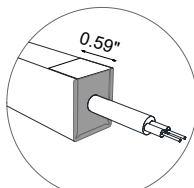

TECHNICAL DATA

Wattage	15.5W / 3.28 ft (1 m)
Power Supply	Remote Fountain/Pool Approved 24VDC Power Supply, not included. See page 2.
Construction	Body: Opal Polyurethane Resin
CCT	RGB (120 LED / 3.28')
CRI	80
Delivered Lumens	370 lm / 3.28'
Efficacy	23.9 lm/W
Optics	120°
Fixture Dimensions	0.43" w x 0.39" h x Various Lengths
LED Source	SMD 3535
LED Spacing	120 LED per 3.28 ft (1 m), 0.33" between LEDs
Lumen Maintenance	L80,B10>50,000 hrs
Color Consistency	2-3-Step MacAdam
Operating Temp.	-22°F to 131°F
IP Rating	IP65 / IP68

SUGGESTED POWER SUPPLIES

24VDC - **TO BE USE FOR INDOOR/OUTDOOR USE - NOT** Fountain / Swimming Pool

Part Number	Description	Input/Output	# of Fixtures
PPLT00288-P24	DMX/RDM(Field Addressable)/Dali, 4 Channels	120-277VAC to 24VDC, 100W, Class 2, DRY	1-5

For other power supply options consult factory.

ACCESSORIES - Installation

PRO-AL-10x11-AL
Rigid Aluminum Outercase
L=9.84'

CLIP-S-8x9.5.F/W
Silicone Clip

CLIP-AC-9.5x6.5-AC
Harmonic Steel Clip

SNK-AC-10x11-AC
Flexible Steel Profile
L=3.28'

SNK2-AC-10x11-AC
Flexible Steel Profile for
Plasterboard L = 3.28'

POWER CABLE EXIT/AREA WITH REDUCED LIGHT

Opposite side

X. End feed

Y. Side feed

Z. Back feed

Job Name/Date:

Fixture Type Designation: