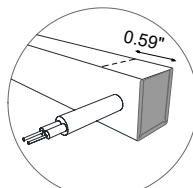

TECHNICAL DATA

Wattage	15.5W / 3.28 ft (1 m)
Power Supply	Remote Fountain/Pool Approved 24VDC Power Supply, not included. See page 2.
Construction	Body: Opal Polyurethane Resin
CCT	RGB (120 LED / 3.28')
CRI	80
Delivered Lumens	370 lm / 3.28'
Efficacy	23.9 lm/W
Optics	120°
Fixture Dimensions	0.43" w x 0.39" h x Various Lengths
LED Source	SMD 3535
LED Spacing	120 LED per 3.28 ft (1 m), 0.33" between LEDs
Lumen Maintenance	L80,B10>50,000 hrs
Color Consistency	2-3-Step MacAdam
Operating Temp.	-22°F to 131°F
IP Rating	IP65 / IP68

SUGGESTED POWER SUPPLIES

24VDC - **TO BE USE FOR INDOOR/OUTDOOR USE - NOT** Fountain / Swimming Pool

Part Number	Description	Input/Output	# of Fixtures
PPLT00288-P24	DMX/RDM(Field Addressable)/Dali, 4 Channels	120-277VAC to 24VDC, 100W, Class 2, DRY	1-5

For other power supply options consult factory.

ACCESSORIES - Installation

PRO-AL-10x11-AL
Rigid Aluminum Outercase
L=9.84'

CLIP-S-8x9.5.F/W
Silicone Clip

CLIP-AC-9.5x6.5-AC
Harmonic Steel Clip

SNK-AC-10x11-AC
Flexible Steel Profile
L=3.28'

SNK2-AC-10x11-AC
Flexible Steel Profile for
Plasterboard L = 3.28'

POWER CABLE EXIT/AREA WITH REDUCED LIGHT

Opposite side

X. End feed

Y. Side feed

Z. Back feed

Job Name/Date:

Fixture Type Designation: