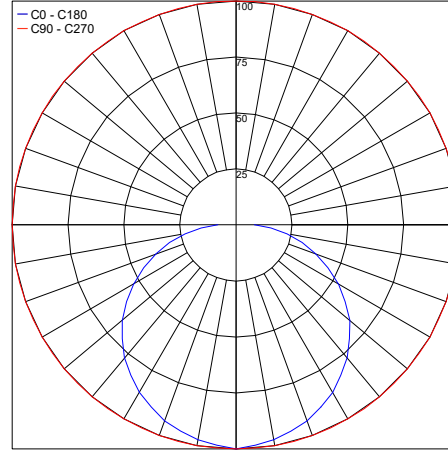

5100K

Maximum Candela = 99.7

Job Name/Date:

Fixture Type Designation: