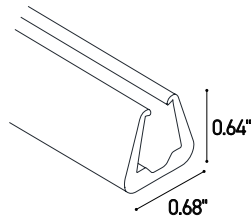

OUT-S-10x11.F/W
Flexible Silicone Outercase
L=16.40'