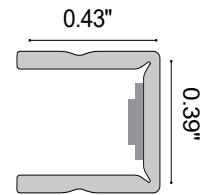

# MIDI LINE - Top Light LL10

MIDI LINE is an easy to install, horizontal, bendable LED strip that is IP65/ IP68-rated making it ideal for swimming pools or fountains for panel installation in reinforced concrete with tiles or pool liner or indoor/outdoor areas. It is available in Side, Top or Total Light with static white, tunable white or RGB. White PVC outercase and opal resin guarantee protection against UV rays and the corrosive action of salt and sodium hypochlorite. **Not cuttable in the field.**

## TECHNICAL DATA

<b>Wattage</b>	11W / 3.28 ft (1 m)	
<b>Power Supply</b>	Remote Fountain/Pool Approved 24VDC Power Supply, not included. See page 2.	
<b>Construction</b>	Body: Opal Polyurethane Resin	
<b>CCT</b>	2700K, 3050K, 4250K, 5100K (204 LED / 3.28') Warm White on request: 2000K, 2400K, 2700K	
<b>CRI</b>	85	
<b>Delivered Lumens</b>	345 lm / 3.28' (2700K) 420 lm / 3.28' (3050K)	395 lm / 3.28' (4250K) 375 lm / 3.28' (5100K)
<b>Efficacy</b>	31.4 lm/W (2700K) 38. lm/W (3050K)	35.9 lm/W (4650K) 34.1 lm/W (5600K)
<b>Optics</b>	120°	
<b>Fixture Dimensions</b>	0.43" w x 0.39" h x Various Lengths	
<b>LED Source</b>	SMD 3014	
<b>LED Spacing</b>	204 LED per 3.28 ft (1 m), 0.20" between LEDs	
<b>Lumen Maintenance</b>	L80, B10>50,000 hrs	
<b>Color Consistency</b>	2-3-Step MacAdam	
<b>Operating Temp</b>	-22°F to 131°F	
<b>IP Rating</b>	IP65, IP68	

Fixture Dimensions

TOP LIGHT

**NOT CUTTABLE IN THE FIELD**

## ORDERING INFORMATION

Example: LL10-N.24.68.MD.US. Power Supplies / Accessories ordered separately.

LL10	-		.	24	.		.	MD	.	US
Model No.	CCT	Power	IP Rating							
LL10 - 204 LED / 3.28' (1 m)	V - 2700K W - 3050K N - 4250K C - 5100K	24 - 24VDC	65 - IP65 68 - IP68					MD		US
	Warm White On Request									
	V8 - 2000K V2 - 2400K V5 - 2700K									