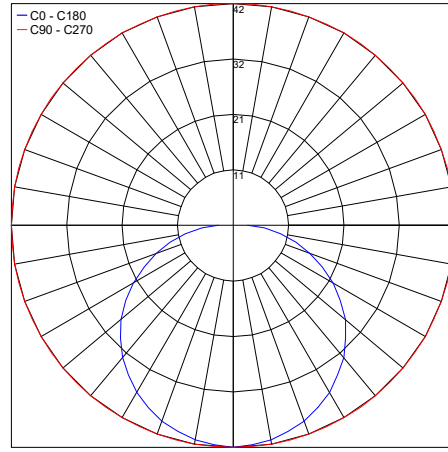

2700K-2

Maximum Candela = 42.0