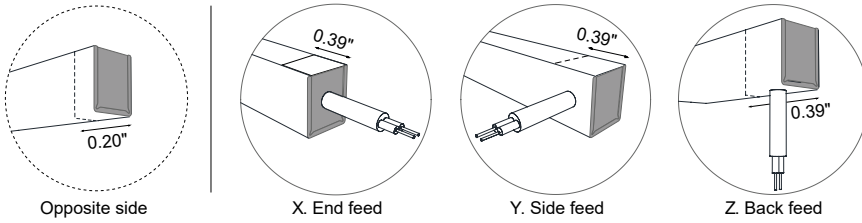

POWER CABLE EXIT/AREA WITH REDUCED LIGHT