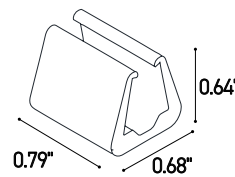

## TECHNICAL DATA

<b>Wattage</b>	11W / 3.28 ft (1 m)	
<b>Power Supply</b>	Remote Fountain/Pool Approved 24VDC Power Supply, not included. See page 2.	
<b>Construction</b>	Body: Opal Polyurethane Resin	
<b>CCT</b>	2700K, 3050K, 4250K, 5100K (204 LED / 3.28') Warm White on request: 2000K, 2400K, 2700K	
<b>CRI</b>	85	
<b>Delivered Lumens</b>	345 lm / 3.28' (2700K) 420 lm / 3.28' (3050K)	395 lm / 3.28' (4250K) 375 lm / 3.28' (5100K)
<b>Efficacy</b>	31.4 lm/W (2700K) 38. lm/W (3050K)	35.9 lm/W (4650K) 34.1 lm/W (5600K)
<b>Optics</b>	120°	
<b>Fixture Dimensions</b>	0.43" w x 0.39" h x Various Lengths	
<b>LED Source</b>	SMD 3014	
<b>LED Spacing</b>	204 LED per 3.28 ft (1 m), 0.20" between LEDs	
<b>Lumen Maintenance</b>	L80, B10>50,000 hrs	
<b>Color Consistency</b>	2-3-Step MacAdam	
<b>Operating Temp</b>	-22°F to 131°F	
<b>IP Rating</b>	IP65, IP68	

## ACCESSORIES - Installation

**PRO-AL-10x11-AL**  
Rigid Aluminum Outercase  
L=9.84'

**OUT-S-10x11.F/W**  
Flexible Silicone Outercase  
L=16.40'

**CLIP-S-10x11.F/W**  
Silicone Clip

**CLIP-AC-9.5x6.5-AC**  
Harmonic Steel Clip