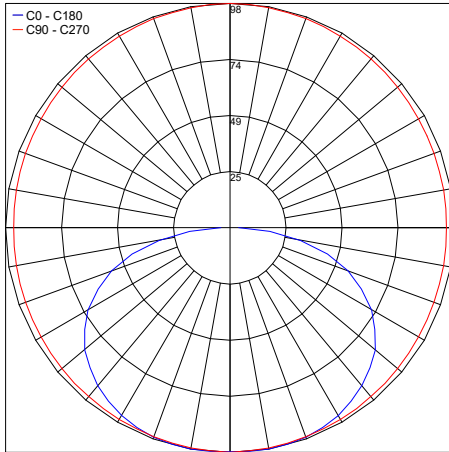

PHOTOMETRIC DATA

2700K

Maximum Candela = 98.4