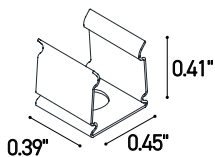

## ACCESSORIES - Installation

**PRO-AL-10x11-AL**  
Rigid Aluminum Outercase  
L=9.84'

**OUT-S-10x11.F/W**  
Flexible Silicone Outercase  
L=16.40'

**CLIP-S-10x11.F/W**  
Silicone Clip

**CLIP-AC-9.5x6.5-AC**  
Harmonic Steel Clip

**SNK-AC-10x11-AC**  
Flexible Steel Profile  
L=3.28'

**SNK2-AC-10x11-AC**  
Flexible Steel Profile for  
Plasterboard L = 3.28'

Job Name/Date:

Fixture Type Designation: