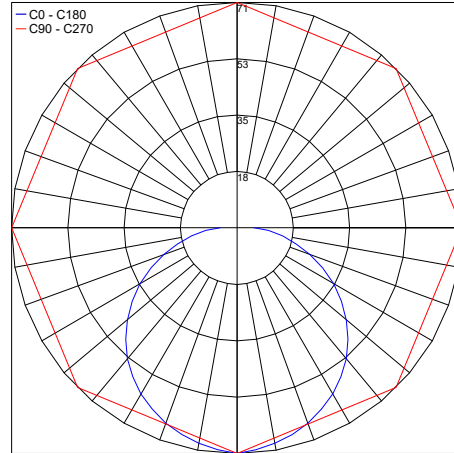

TECHNICAL DATA

Wattage	8W / 3.28 ft (1 m)	
Power Supply	Remote Fountain/Pool Approved 24VDC Power Supply, not included. See page 2.	
Construction	Body: Opal Polyurethane Resin	
CCT	2700K, 3000K, 4000K, 5300K (204 LED / 3.28') Warm White on request: 2000K, 2400K, 2700K	
CRI	85	
Delivered Lumens	265 lm / 3.28' (2700K) 270 lm / 3.28' (3000K)	245 lm / 3.28' (4000K) 275 lm / 3.28' (5300K)
Efficacy	33.1 lm/W (2700K) 33.8 lm/W (3000K)	30.6 lm/W (4000K) 34.4 lm/W (5300K)
Optics	120°	
Fixture Dimensions	0.43" w x 0.39" h x Various Lengths	
LED Source	SMD 3014	
LED Spacing	204 LED per 3.28 ft (1 m), 0.20" between LEDs	
Lumen Maintenance	L80, B10>50,000 hrs	
Color Consistency	2-3-Step MacAdam	
Operating Temp	-22°F to 131°F	
IP Rating	IP65, IP68	

CLIP-AC-9.5x6.5-AC
Harmonic Steel Clip

SNK-AC-10x11-AC
Flexible Steel Profile
L=3.28'

SNK2-AC-10x11-AC
Flexible Steel Profile for
Plasterboard L = 3.28'

Job Name/Date:

Fixture Type Designation:

POWER CABLE EXIT/AREA WITH REDUCED LIGHT

PHOTOMETRIC DATA

2000K

Maximum Candela = 56.3

PHOTOMETRIC FILENAME : MIDI LINE TOP LIGHT LL9 2000K - LL9-V6.2448.6568.MD.IES

2400K

Maximum Candela = 70.7

PHOTOMETRIC FILENAME : MIDI LINE TOP LIGHT LL9 2400K - LL9-V2.2448.6568.MD.IES