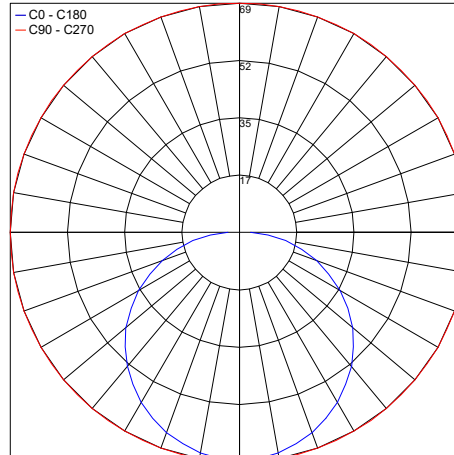

4000K

Maximum Candela = 69.1

PHOTOMETRIC FILENAME : MIDI LINE TOP LIGHT LL9 4000K - LL9-SNF24-6568.MD.IES