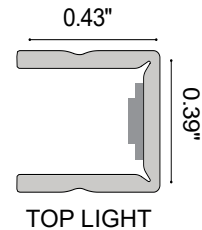

MIDI LINE - Top Light LL9

MIDI LINE is an easy to install, horizontal, bendable LED strip that is IP65/ IP68-rated making it ideal for swimming pools or fountains for panel installation in reinforced concrete with tiles or pool liner or indoor/outdoor areas. It is available in Side, Top or Total Light with static white, tunable white or RGB. White PVC outercase and opal resin guarantee protection against UV rays and the corrosive action of salt and sodium hypochlorite. **Not cuttable in the field.**

TECHNICAL DATA

Wattage	8W / 3.28 ft (1 m)	
Power Supply	Remote Fountain/Pool Approved 24VDC Power Supply, not included. See page 2.	
Construction	Body: Opal Polyurethane Resin	
CCT	2700K, 3000K, 4000K, 5300K (204 LED / 3.28') Warm White on request: 2000K, 2400K, 2700K	
CRI	85	
Delivered Lumens	265 lm / 3.28' (2700K) 270 lm / 3.28' (3000K)	245 lm / 3.28' (4000K) 275 lm / 3.28' (5300K)
Efficacy	33.1 lm/W (2700K) 33.8 lm/W (3000K)	30.6 lm/W (4000K) 34.4 lm/W (5300K)
Optics	120°	
Fixture Dimensions	0.43" w x 0.39" h x Various Lengths	
LED Source	SMD 3014	
LED Spacing	204 LED per 3.28 ft (1 m), 0.20" between LEDs	
Lumen Maintenance	L80, B10>50,000 hrs	
Color Consistency	2-3-Step MacAdam	
Operating Temp	-22°F to 131°F	
IP Rating	IP65, IP68	

Fixture Dimensions

NOT CUTTABLE IN THE FIELD

ORDERING INFORMATION

Example: LL9-N.24.68.MD.US. Power Supplies / Accessories ordered separately.

LL9	-		.	24	.		.	MD	.	US
Model No.	CCT		Power	IP Rating						
LL9 - 204 LED / 3.28' (1 m)	V - 2700K	Warm White	24 - 24VDC	65 - IP65	MD					US
	W - 3000K	On Request		68 - IP68						
	N - 4000K	V8 - 2000K								
	C - 5300K	V2 - 2400K								
		V5 - 2700K								