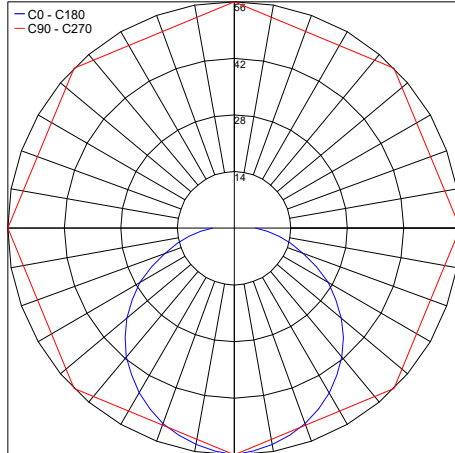

PHOTOMETRIC DATA

2000K

Maximum Candela = 56.3

PHOTOMETRIC FILENAME : MIDI LINE TOP LIGHT LL9 2000K - LL9-V6.2448.6568.MD.IES