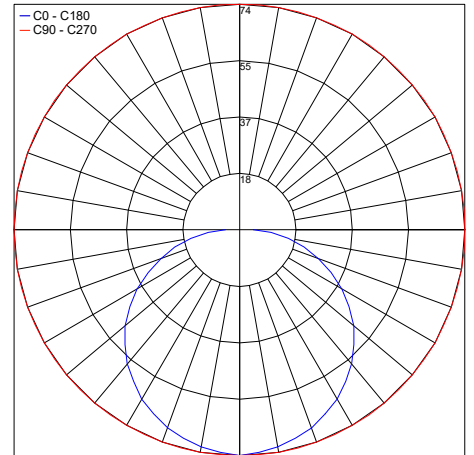

4000K

Maximum Candela = 69.1

PHOTOMETRIC FILENAME : MIDI LINE TOP LIGHT LL9 4000K - LL9-SNF24-6568.MD.IES

5300K

Maximum Candela = 74.0

PHOTOMETRIC FILENAME : MIDI LINE TOP LIGHT LL9 5300K - LL9-SCF24-6568.MD.IES