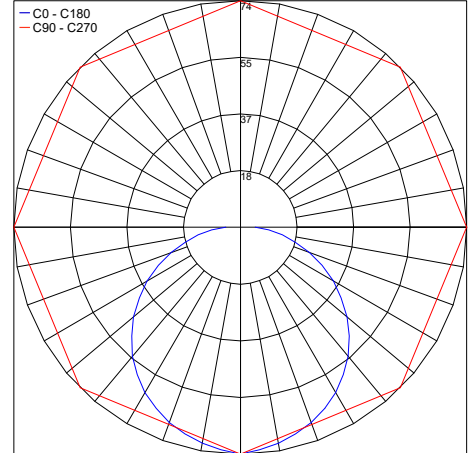

2700K

Maximum Candela = 73.96

PHOTOMETRIC FILENAME : MIDI LINE TOP LIGHT LL9 2700K - LL9-V5.2448.6568.MD.IES