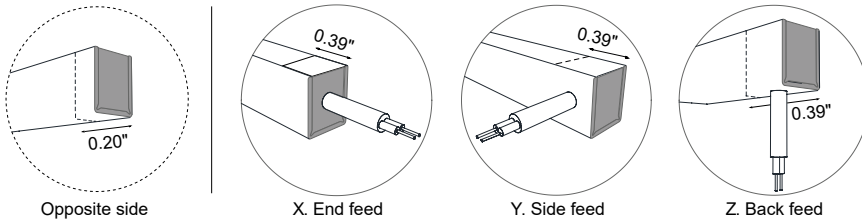

TECHNICAL DATA

Wattage	8W / 3.28 ft (1 m)	
Power Supply	Remote Fountain/Pool Approved 24VDC Power Supply, not included. See page 2.	
Construction	Body: Opal Polyurethane Resin	
CCT	2700K, 3000K, 4000K, 5300K (204 LED / 3.28') Warm White on request: 2000K, 2400K, 2700K	
CRI	85	
Delivered Lumens	265 lm / 3.28' (2700K) 270 lm / 3.28' (3000K)	245 lm / 3.28' (4000K) 275 lm / 3.28' (5300K)
Efficacy	33.1 lm/W (2700K) 33.8 lm/W (3000K)	30.6 lm/W (4000K) 34.4 lm/W (5300K)
Optics	120°	
Fixture Dimensions	0.43" w x 0.39" h x Various Lengths	
LED Source	SMD 3014	
LED Spacing	204 LED per 3.28 ft (1 m), 0.20" between LEDs	
Lumen Maintenance	L80, B10>50,000 hrs	
Color Consistency	2-3-Step MacAdam	
Operating Temp	-22°F to 131°F	
IP Rating	IP65, IP68	

CLIP-AC-9.5x6.5-AC
Harmonic Steel Clip

SNK-AC-10x11-AC
Flexible Steel Profile
L=3.28'

SNK2-AC-10x11-AC
Flexible Steel Profile for
Plasterboard L = 3.28'

Job Name/Date:

Fixture Type Designation:

POWER CABLE EXIT/AREA WITH REDUCED LIGHT