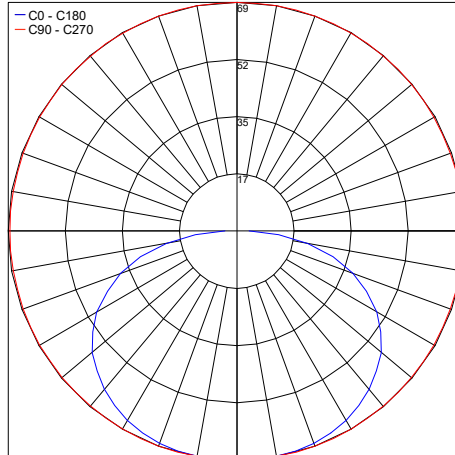

PHOTOMETRIC DATA

2000K

Maximum Candela = 56.3

PHOTOMETRIC FILENAME : MIDI LINE TOP LIGHT LL9 2000K - LL9-V6.2448.6568.MD.IES

2400K

Maximum Candela = 70.7

PHOTOMETRIC FILENAME : MIDI LINE TOP LIGHT LL9 2400K - LL9-V2.2448.6568.MD.IES

2700K

Maximum Candela = 73.96

PHOTOMETRIC FILENAME : MIDI LINE TOP LIGHT LL9 2700K - LL9-V5.2448.6568.MD.IES

3000K

Maximum Candela = 69.2

PHOTOMETRIC FILENAME : MIDI LINE TOP LIGHT LL9 3000K - LL9-SWF24-6568.MD.IES