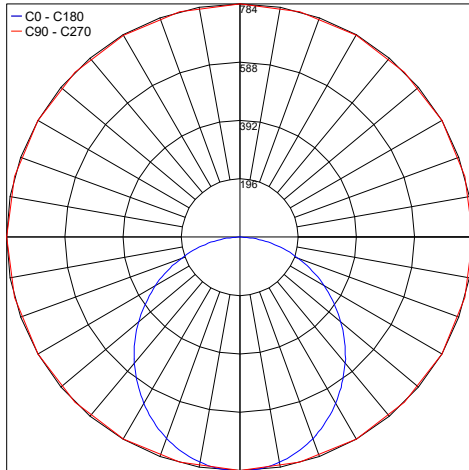

### BU9011. \_\_

Protection Shield

Choose one of the following lengths with code:

- .08** - 31.50 in      **.24** - 94.49 in
- .16** - 62.99 in      **.32** - 125.98 in

## PHOTOMETRIC DATA

Note: All photometry is 3000K

Maximum Candela = 784.2

PHOTOMETRIC FILENAME : NOTHING 9018.US 21W 3000K.IES

Job Name/Date:

Fixture Type Designation: