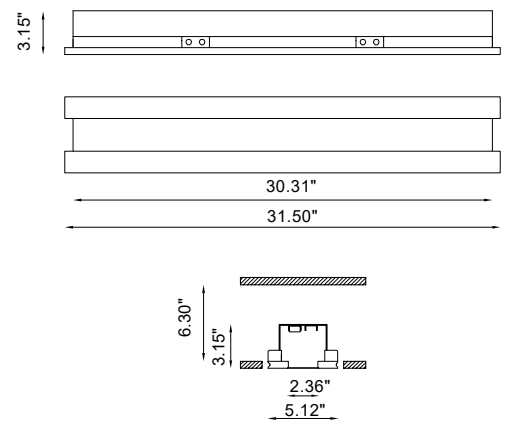

Fixture Dimensions

Ceiling Recessed Downlight