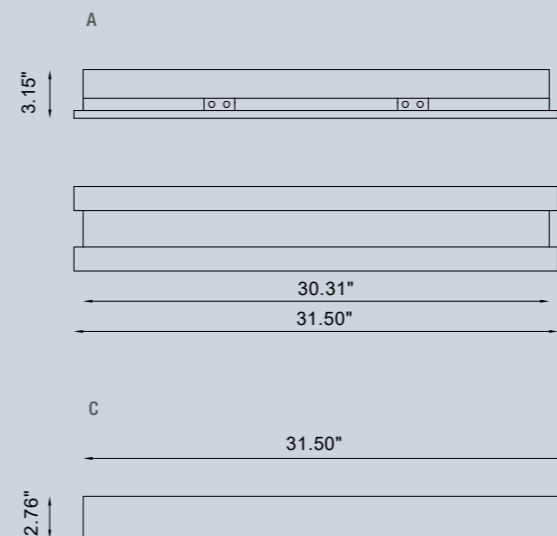

Recessed

TECHNICAL FEATURES | BODYFRAME

Code	BU9010.00 (fig. A)	BU9013.00 (fig. A)
Type	Downlight 90°	Wall recessed 90°
Material	00: Coral®	00: Coral®
Weight	7.72 lbs	7.72 lbs
Mounting	Ceiling recessed	Wall recessed
IP rating	IP40	IP40
Cut out for plasterboard	(31.50" for each module installed + 6.30") x 5.51"	(31.50" for each module installed + 6.30") x 5.51"
Light hole	(31.50" for each module installed) x 2.36"	(31.50" for each module installed) x 2.36"
Note	-	-

TECHNICAL FEATURES | CLOSURE HEADPARTS

Code	BU9014.00 (fig. B)
Material	00: Coral®
Weight	2.65 lbs (couple)
Mounting	Wall and ceiling recessed
IP rating	-
Cut out for plasterboard	5.51" x 3.35"
Note	You need two headparts delivered as couple with a unique code BU9014.00 to close a continuous line of the NOTHING product (code BU9010.00 / BU9013.00).

TECHNICAL FEATURES | PROTECTION SHIELD

Code	BU9011.08 (fig. C)	BU9011.16	BU9011.24	BU9011.32
Material	Satin polycarbonate	Satin polycarbonate	Satin polycarbonate	Satin polycarbonate
Dimensions	31.50" x 2.76"	62.99" x 2.76"	94.49" x 2.76"	125.98" x 2.76"
Note	-	-	-	-