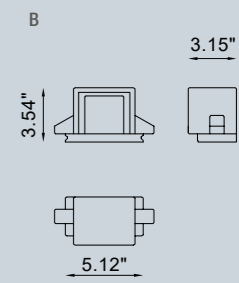

Recessed

TECHNICAL FEATURES | BODYFRAME

Code	BU9010.00 (fig. A)	BU9013.00 (fig. A)
Type	Downlight 90°	Wall recessed 90°
Material	00: Coral®	00: Coral®
Weight	7.72 lbs	7.72 lbs
Mounting	Ceiling recessed	Wall recessed
IP rating	IP40	IP40
Cut out for plasterboard	(31.50" for each module installed + 6.30") x 5.51"	(31.50" for each module installed + 6.30") x 5.51"
Light hole	(31.50" for each module installed) x 2.36"	(31.50" for each module installed) x 2.36"
Note	-	-

TECHNICAL FEATURES | CLOSURE HEADPARTS

Code	BU9014.00 (fig. B)
Material	00: Coral®
Weight	2.65 lbs (couple)
Mounting	Wall and ceiling recessed
IP rating	-
Cut out for plasterboard	5.51" x 3.35"
Note	You need two headparts delivered as couple with a unique code BU9014.00 to close a continuous line of the NOTHING product (code BU9010.00 / BU9013.00).

TECHNICAL FEATURES | PROTECTION SHIELD

Code	BU9011.08 (fig. C)	BU9011.16	BU9011.24	BU9011.32
Material	Satin polycarbonate	Satin polycarbonate	Satin polycarbonate	Satin polycarbonate
Dimensions	31.50" x 2.76"	62.99" x 2.76"	94.49" x 2.76"	125.98" x 2.76"
Note	-	-	-	-