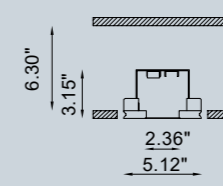

Recessed

TECHNICAL FEATURES | BODYFRAME

Code	BU9010.00 (fig. A)	BU9013.00 (fig. A)
Type	Downlight 90°	Wall recessed 90°
Material	00: Coral®	00: Coral®
Weight	7.72 lbs	7.72 lbs
Mounting	Ceiling recessed	Wall recessed
IP rating	IP40	IP40
Cut out for plasterboard	(31.50" for each module installed + 6.30") x 5.51"	(31.50" for each module installed + 6.30") x 5.51"
Light hole	(31.50" for each module installed) x 2.36"	(31.50" for each module installed) x 2.36"
Note	-	-

TECHNICAL FEATURES | CLOSURE HEADPARTS

Code	BU9014.00 (fig. B)
Material	00: Coral®
Weight	2.65 lbs (couple)
Mounting	Wall and ceiling recessed
IP rating	-
Cut out for plasterboard	5.51" x 3.35"
Note	You need two headparts delivered as couple with a unique code BU9014.00 to close a continuous line of the NOTHING product (code BU9010.00 / BU9013.00).

TECHNICAL FEATURES | PROTECTION SHIELD

Code	BU9011.08 (fig. C)	BU9011.16	BU9011.24	BU9011.32
Material	Satin polycarbonate	Satin polycarbonate	Satin polycarbonate	Satin polycarbonate
Dimensions	31.50" x 2.76"	62.99" x 2.76"	94.49" x 2.76"	125.98" x 2.76"
Note	-	-	-	-