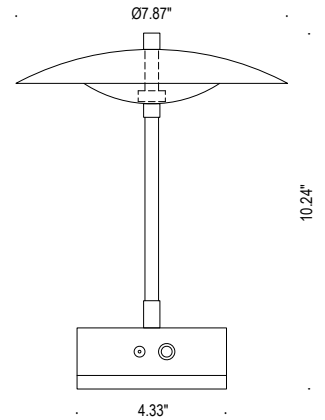

Piattino is a rechargeable LED table lamp made of brass with a steel base suitable for a variety of indoor environments. It offers warm indirect light (2700K) with a dark etched on natural brass finish, and the reflector in burnished brass and painted white matte. Charger included.

TECHNICAL DATA

Wattage	3W
Power Supply	Integral 120VAC, Charger included
Light Source	LED COB, Bulb Included
Dimming	Dimmable
Construction	Body: Brass with Steel Base
CCT	2700K
CRI	>90
Delivered Lumens	180 lm
Efficacy	60 lm/W
Optics	Diffused
Finishes	Body: Dark Etched + Natural Brass Reflector: Burnished Brass + Matte White Painted Details: Natural Brass
Fixture Dimensions	Ø7.87" x 10.24" h
IP Rating	IP44

Fixture Dimensions

ORDERING INFORMATION

Example: R50.028.US. Bulb / Charger included.

R50.028	US
Model No.	
R50.028	US

Job Name/Date:

Fixture Type Designation: