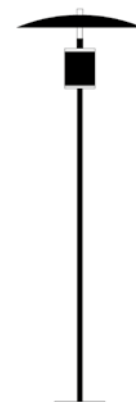

PIATTINO OUTDOOR

R70.099.EST

Steel rod, aluminum cylinder, brass plate, indirect light.

Steel spike on demand.

IP66

Voltage	Source	Watt	Lumen	CRI	Kelvin	Light beam
500mA	Modulo LED	4.5W	730 lm	>80	2700K 3000K	medium

Ø9.84" x H 31.50"

Body	Reflector	Details
 Corten p., Burnished brass	 Matte white p.	 Natural brass
 Matte black p.		 Burnished brass

BEYOND THE GARDEN

Renzo Serafini
RENZO SERAFINI

designplan 